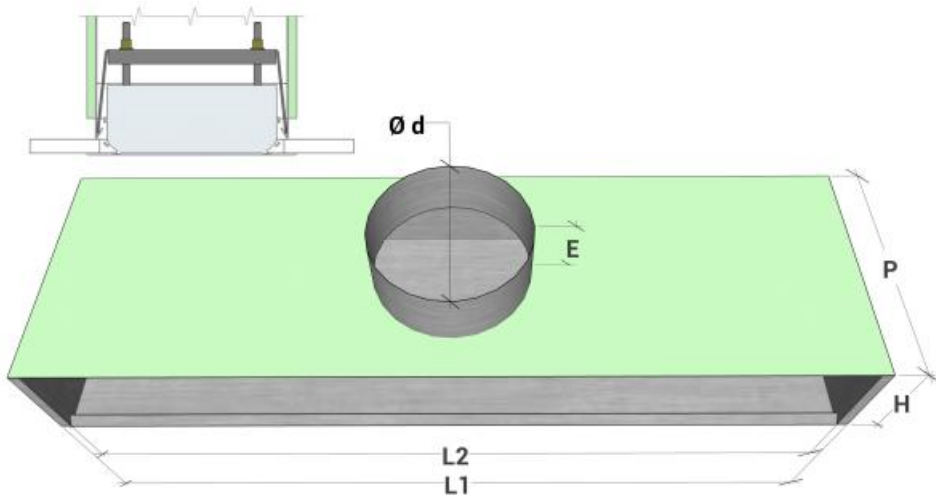

EDFLB-FL Linear diffusers for air extraction with slot and filter

Description:

"Diffusers of EDFLB-FL serie can be exclusively used for air extraction in environments that also have very large surfaces, but with relatively limited heights. They have a filter inside and the fixing is by magnets and they are used to extract the air from offices, open spaces, banks, large halls of hotels, business centers, shops, courts, etc. They are built using extruded aluminium profiles to obtain an highly aerodynamic and aesthetically pleasing design, with standard lengths of 800-1000-1500- 2000 mm for a minimum of 3 and a maximum of 4 slots. The standard painting is RAL 9016 and, on request, they can be painted with other colours, with powders based on epoxy resins placed electrostatically and dried in the oven. This kind of painting is resistant to any impact and abrasion, and maintains its aesthetic characteristics over time. The fixing of the diffuser to the plenum is carried out using non-visible mounting bridges. The diffusers are provided with special tabs inside the fins pack that allow a "book opening" to replace the filter without dismantle the whole diffuser.

Characteristics:

Material: aluminum

Standard surface finish: White RAL 9016 painting

Fixing: by mounting bridges.

Installation height: from 2,5 to 3,1 m

Standard Lengths:

L (mm)	No. of slots
800	3 + 4
1000	3 + 4
1500	3 + 4
2000	3 + 4

Diffuser dimensions:

No. of slots	A mm	B mm	C mm
3	126	150	121
4	166	190	161

Plenum dimensions and mounting system with fixing bridges

Slots number	L	Plenum dimensions						
		L1	L2	Number of air cuts	Ø d	P	H	E
3 slots	800	845	815	1	198	300	138	80
	1000	1045	1015	1				
	1500	1545	1515	2				
	2000	2045	2015	2				
4 slots	800	845	815	1	198	300	178	80
	1000	1045	1015	1				
	1500	1545	1515	2				
	2000	2045	2015	2				