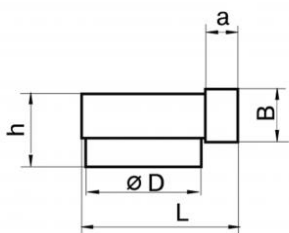

## RQT 90° square/round connection in PVC

Dimensions are expressed in mm

Item normally available  
from stock

model	dim. B	Ø D	dim. L	dim. a	dim. h	euro
RQT 721	60x120	100	140	30	87	7,42 ✓
RQT 822	60x204	122	164	30	92	14,70 ✓
RQT 823	60x204	150	188	30	92	14,70 ✓