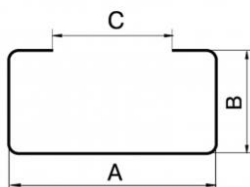

## SFT Fixing bracket in PVC

Dimensions are expressed in mm

Item normally available  
from stock

model	dimension A	dimension B	dimension C	euro
SFT 76	126	64	86	1,96 ✓
SFT 86	209	65	169	2,87 ✓