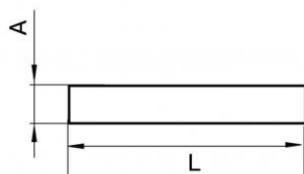

TR Rectangular duct in PVC

Dimensions are expressed in mm

Item normally available
from stock

| model | section A (base x height) | length L | euro |
|---------|---------------------------|----------|---------|
| TR 7010 | 120x60 | 1000 | 21,42 ✓ |
| TR 7020 | 120x60 | 2000 | 42,64 ✓ |
| TR 8010 | 204x60 | 1000 | 35,25 ✓ |
| TR 8020 | 204x60 | 2000 | 62,44 ✓ |