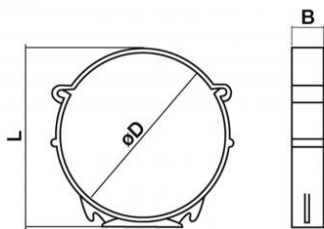

## SP Fixing bracket in PVC

Dimensions are expressed in mm

Item normally available  
from stock

model	Ø D	dimension L	dimension B	euro
SP 16	103	113	20	2,66 ✓
SP 26	128	138	20	3,15 ✓
SP 36	153	163	20	4,13 ✓