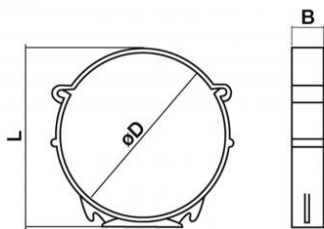

SP Fixing bracket in PVC

Dimensions are expressed in mm

Item normally available
from stock

model	Ø D	dimension L	dimension B	euro
SP 16	103	113	20	2,66 ✓
SP 26	128	138	20	3,15 ✓
SP 36	153	163	20	4,13 ✓