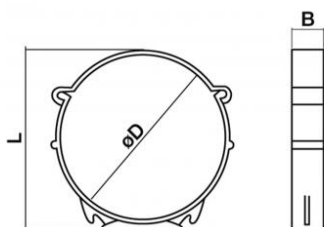

## SP Fixing bracket in PVC

Dimensions are expressed in mm

Item normally available  
from stock

model	Ø D	dimension L	dimension B	euro
SP 16	103	113	20	2,66 ✓
SP 26	128	138	20	3,15 ✓
SP 36	153	163	20	4,13 ✓