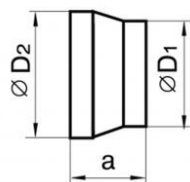

RP Reducer in PVC

Dimensions are expressed in mm

Item normally available
from stock

model	dimension a	$\varnothing D1$	$\varnothing D2$	euro
RP 211	60	100	125	3,64 ✓
RP 312	60	125	150	4,13 ✓