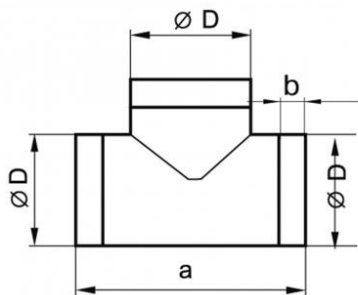

## TEEP 90° TEE in PVC

Dimensions are expressed in mm

Item normally available  
from stock

model	dimension a	dimension b	diameter D	euro
TEEP 131	173	30	100	10,85 ✓
TEEP 232	198	30	125	16,80 ✓
TEEP 333	260	50	150	18,69 ✓