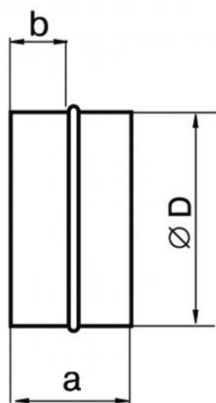

MM Male connector in PVC

Dimensions are expressed in mm

Item normally available
from stock

model	dimension a	dimension b	dimension D	euro
MM 111	62	30	100	3,64 ✓
MM 212	62	30	125	3,64 ✓
MM 313	62	30	150	5,25 ✓