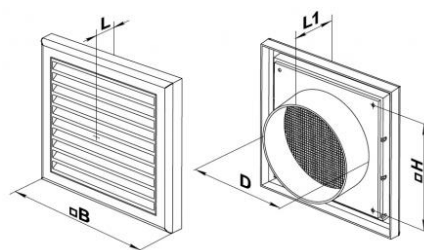

EMV VS Grille with circular connector

Description:

Decoration of supply and exhaust vents of public, residential and industrial ventilation system.

Material:

White plastic.

Use:

Wall or ceiling mounting.

Dimensions and price list:

Dimensions are expressed in mm

model	B	H	L	L1	D	Effective section m ²	euro
EMV 100 VS	154	110	15	45	100	0,0040	7,54 ✓
EMV 120 VS	186	142	15	45	125	0,0083	10,35 ✓

Item normally available from stock