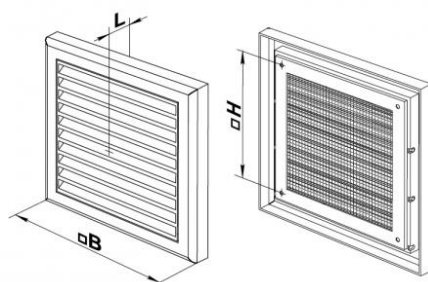

EMV S Flat grille

Description:

Decoration of supply and exhaust vents of public, residential and industrial ventilation system.

Material:

White plastic

Use:

Wall or ceiling mounting.

Dimensions and price list

Dimensions are expressed in mm

Item normally available from stock

model	B	H	L	Effective section m ²	euro
EMV 100 S	154	110	15	0,0067	6,98 ✓
EMV 120 S	187	142	15	0,0080	8,53 ✓
EMV 150 S	204	179	16	0,0092	9,40 ✓
EMV 250 S	250	214	14	0,0200	11,82 ✓