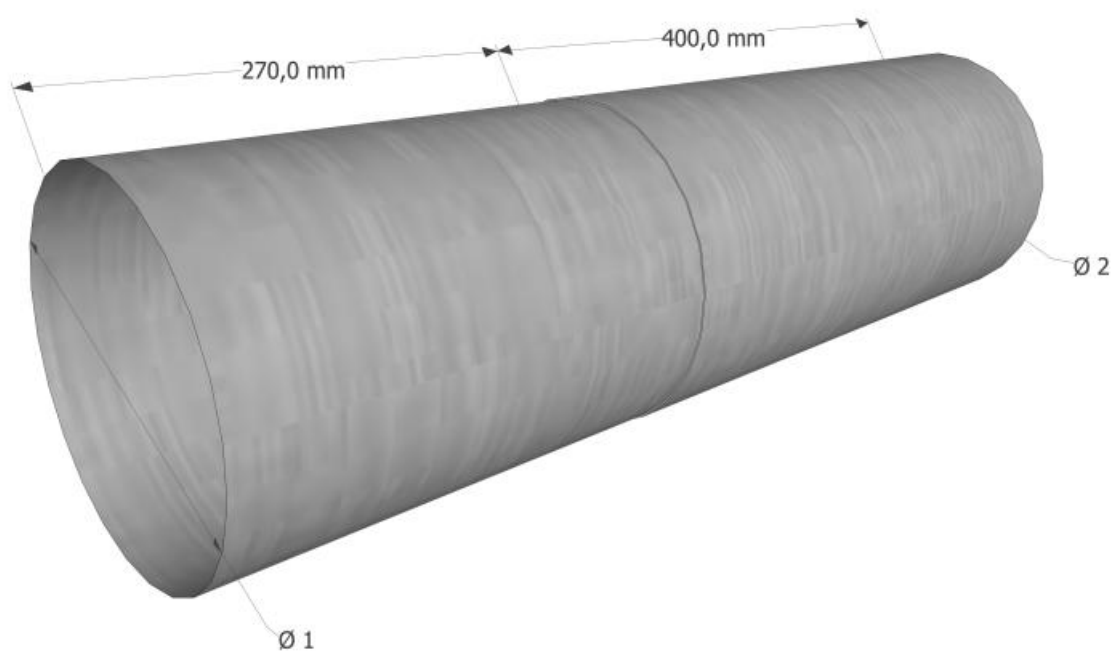

## EATM Telescopic duct

### Description :

Telescopic duct for wall installation, made of galvanized steel, ideal to be installed along with EAG-AL and EAG-INOX grilles.

### Dimension and price list

Item normally available from stock			
model	Ø 1 mm	Ø 2 mm	euro
EATM-125	125	128	86,46 <input type="checkbox"/>
EATM-160	160	163	94,47 <input type="checkbox"/>
EATM-200	200	203	110,19 <input type="checkbox"/>