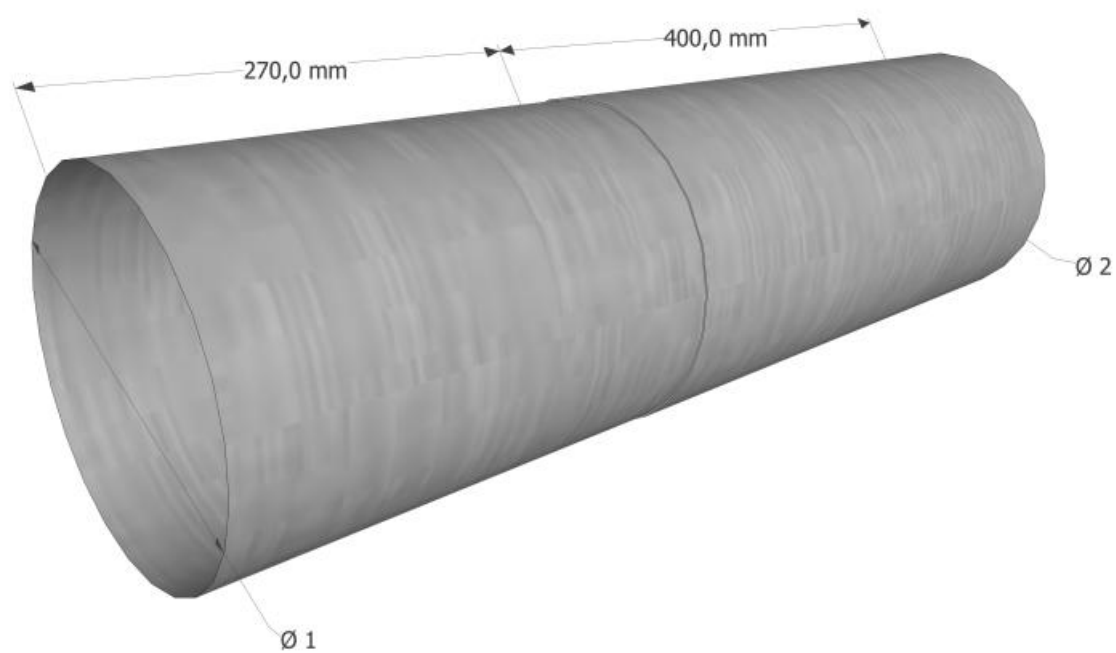

EATM Telescopic duct

Description :

Telescopic duct for wall installation, made of galvanized steel, ideal to be installed along with EAG-AL and EAG-INOX grilles.

Dimension and price list

Item normally available from stock			
model	Ø 1 mm	Ø 2 mm	euro
EATM-125	125	128	86,46 <input type="checkbox"/>
EATM-160	160	163	94,47 <input type="checkbox"/>
EATM-200	200	203	110,19 <input type="checkbox"/>