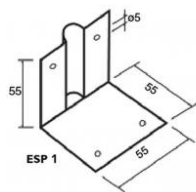

## Price list

Item normally available from stock

model	material	thickness	suspension ESP
			euro
ESP 1	galvanized steel	8/10	1,46 ✓
ESP 2	galvanized steel	15/10	1,46 ✓