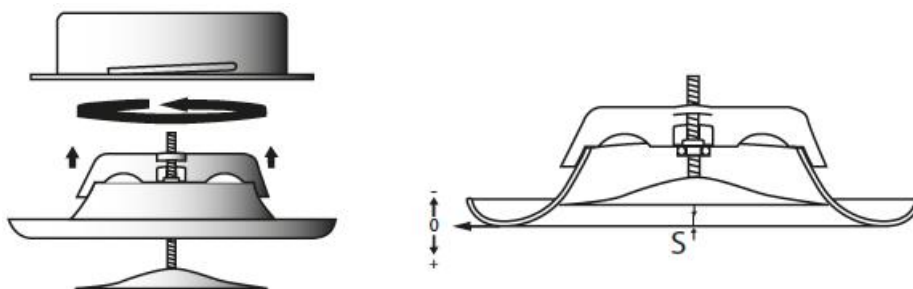

EVVMC - EVVMB Supply steel air valves

Description

Steel supply air valves painted white, with adjustable central cone.

Characteristics

Material: steel.
Finish EVVMC: painted white RAL 9010.
Finish EVVMB: painted white RAL 9016.
Installation: by means of non-visible screws.

Use

Ceiling installation, directly on the duct, for air supply in service rooms, bathrooms and shops.

Dimensions:

Model	A (mm)	B (mm)	C (mm)	D (mm)	E (mm)
EVVMC - EVVMB 80	116	80	38	105	79
EVVMC - EVVMB 100	140	93	38	125	99
EVVMC - EVVMB 125	166	112	45	150	124
EVVMC - EVVMB 150	203	137	50	175	149
EVVMC - EVVMB 160	210	148	50	186	159
EVVMC - EVVMB 200	250	195	56	225	199

Operating data:

Vk: effective speed (m/s)

m³/h: flow rate

Pa: pressure drops in Pascal

L(m): air throw in metres calculated on ceiling installation, terminal velocity 0.25 m/s

dB(A): noise level