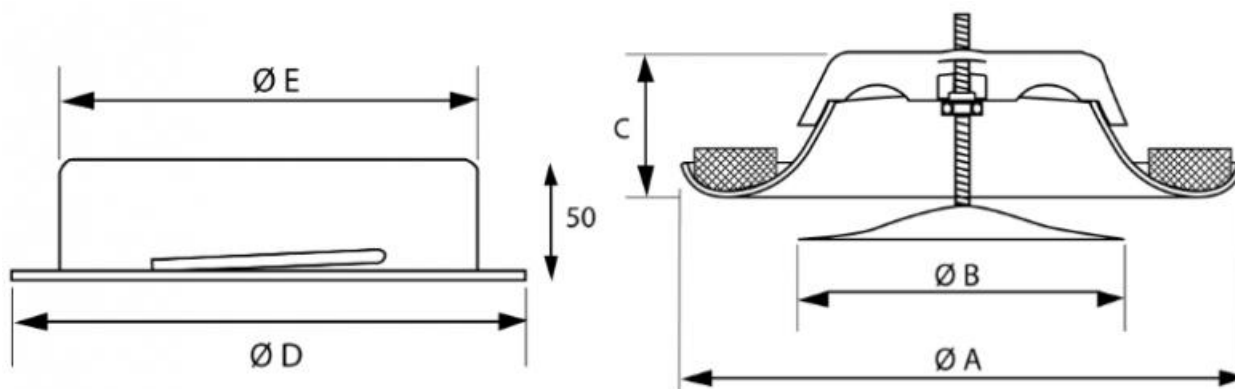

Dimensions:

Model	A (mm)	B (mm)	C (mm)	D (mm)	E (mm)
EVVMC - EVVMB 80	116	80	38	105	79
EVVMC - EVVMB 100	140	93	38	125	99
EVVMC - EVVMB 125	166	112	45	150	124
EVVMC - EVVMB 150	203	137	50	175	149
EVVMC - EVVMB 160	210	148	50	186	159
EVVMC - EVVMB 200	250	195	56	225	199