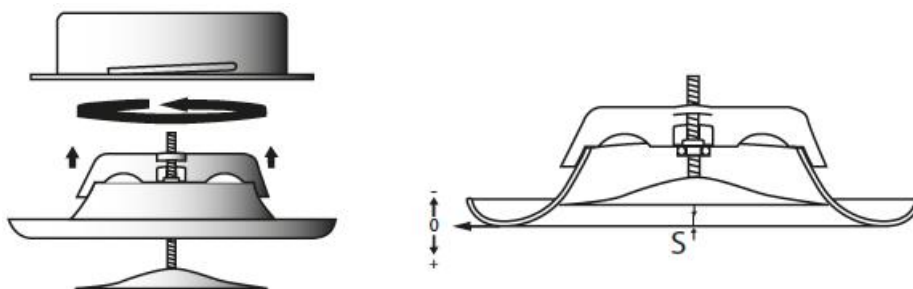

## Description

Steel supply air valves painted white, with adjustable central cone.

## Characteristics

Material: steel.  
 Finish EVVMC: painted white RAL 9010.  
 Finish EVVMB: painted white RAL 9016.  
 Installation: by means of non-visible screws.

## Dimensions:

Model	A (mm)	B (mm)	C (mm)	D (mm)	E (mm)
EVVMC - EVVMB 80	116	80	38	105	79
EVVMC - EVVMB 100	140	93	38	125	99
EVVMC - EVVMB 125	166	112	45	150	124
EVVMC - EVVMB 150	203	137	50	175	149
EVVMC - EVVMB 160	210	148	50	186	159
EVVMC - EVVMB 200	250	195	56	225	199