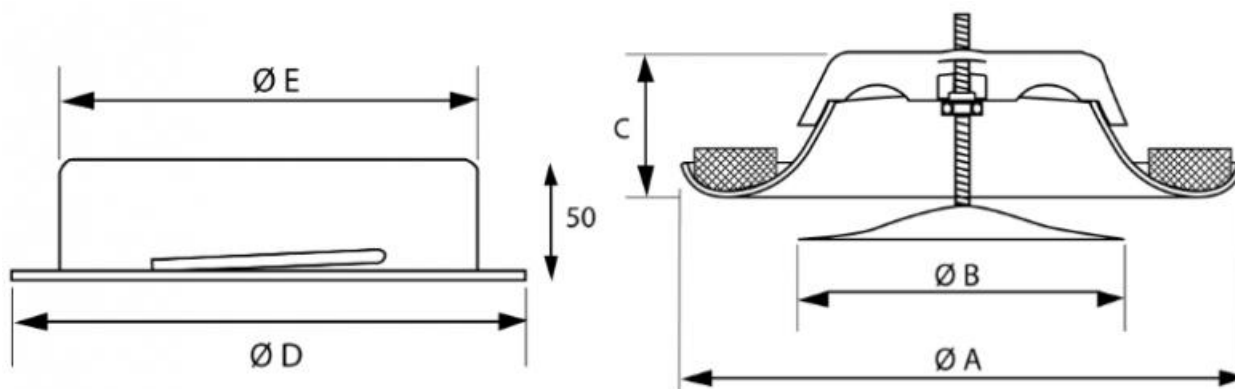

## Description

Steel supply air valves painted white, with adjustable central cone.

## Characteristics

Material: steel.  
 Finish EVVMC: painted white RAL 9010.  
 Finish EVVMB: painted white RAL 9016.  
 Installation: by means of non-visible screws.

## Dimensions:

Model	A (mm)	B (mm)	C (mm)	D (mm)	E (mm)
EVVMC - EVVMB 80	116	80	38	105	79
EVVMC - EVVMB 100	140	93	38	125	99
EVVMC - EVVMB 125	166	112	45	150	124
EVVMC - EVVMB 150	203	137	50	175	149
EVVMC - EVVMB 160	210	148	50	186	159
EVVMC - EVVMB 200	250	195	56	225	199