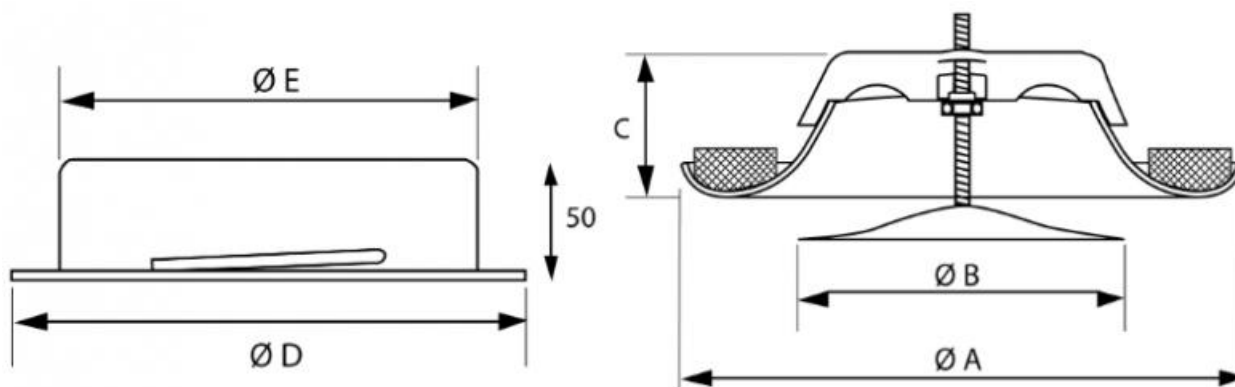

EVVMC - EVVMB Supply steel air valves

Description

Steel supply air valves painted white, with adjustable central cone.

Characteristics

Material: steel.
 Finish EVVMC: painted white RAL 9010.
 Finish EVVMB: painted white RAL 9016.
 Installation: by means of non-visible screws.

Use

Ceiling installation, directly on the duct, for air supply in service rooms, bathrooms and shops.

Dimensions:

Model	A (mm)	B (mm)	C (mm)	D (mm)	E (mm)
EVVMC - EVVMB 80	116	80	38	105	79
EVVMC - EVVMB 100	140	93	38	125	99
EVVMC - EVVMB 125	166	112	45	150	124
EVVMC - EVVMB 150	203	137	50	175	149
EVVMC - EVVMB 160	210	148	50	186	159
EVVMC - EVVMB 200	250	195	56	225	199

Operating data:

Vk: effective speed (m/s)

m³/h: flow rate

Pa: pressure drops in Pascal

L(m): air throw in metres calculated on ceiling installation, terminal velocity 0.25 m/s

dB(A): noise level

Model	m³/h	Opening "S" (mm)	Pressure drop (Pa)	dB(A)	
EVVMC - EVVMB 80	60	6	36	23	
		3	45	26	
		0	68	31	
	80	9	45	28	
		6	60	30	
		3	76	34	
	100	0	120	37	
	EVVMC - EVVMB 100	100	12	80	35
			10	50	25
			5	90	28
		125	0	180	35
			10	70	28
5			140	34	
150		10	100	33	
		5	200	38	
		6	38	21	
EVVMC - EVVMB 125	130	3	48	24	
		0	70	28	
		-3	100	31	
	160	6	55	27	
		3	75	28	
		0	110	34	
	190	9	70	30	
		6	110	34	
		5	46	22	
	EVVMC - EVVMB 150 / 160	160	0	70	24
			-5	120	30
			5	70	25
190		0	100	28	
		-5	180	35	
		10	55	24	
220		5	85	28	
		0	130	32	
		-5	180	35	
250		10	70	27	
		5	130	32	
		0	180	35	
EVVMC - EVVMB 200		300	10	35	22
			0	65	32
			-5	88	30
			-10	140	36
		350	10	49	26
			0	100	34
	400	10	55	28	
		0	120	35	