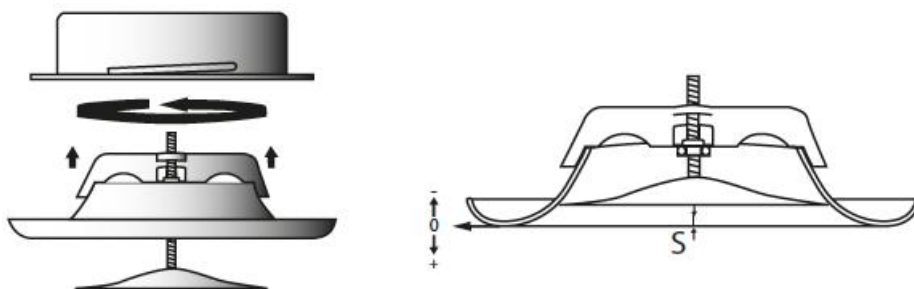

EVVMC - EVVMB Supply steel air valves

Description

Steel supply air valves painted white, with adjustable central cone.

Characteristics

Material: steel.
 Finish EVVMC: painted white RAL 9010.
 Finish EVVMB: painted white RAL 9016.
 Installation: by means of non-visible screws.

Use

Ceiling installation, directly on the duct, for air supply in service rooms, bathrooms and shops.

Dimensions:

Model	A (mm)	B (mm)	C (mm)	D (mm)	E (mm)
EVVMC - EVVMB 80	116	80	38	105	79
EVVMC - EVVMB 100	140	93	38	125	99
EVVMC - EVVMB 125	166	112	45	150	124
EVVMC - EVVMB 150	203	137	50	175	149
EVVMC - EVVMB 160	210	148	50	186	159
EVVMC - EVVMB 200	250	195	56	225	199

Operating data:

Vk: effective speed (m/s)

m³/h: flow rate

Pa: pressure drops in Pascal

L(m): air throw in metres calculated on ceiling installation, terminal velocity 0.25 m/s

dB(A): noise level

Model	m³/h	Opening "S" (mm)	Pressure drop (Pa)	dB(A)	
EVVMC - EVVMB 80	60	6	36	23	
		3	45	26	
		0	68	31	
	80	9	45	28	
		6	60	30	
		3	76	34	
	100	0	120	37	
	EVVMC - EVVMB 100	100	12	80	35
			10	50	25
			5	90	28
		125	0	180	35
			10	70	28
5			140	34	
150		10	100	33	
		5	200	38	
		6	38	21	
EVVMC - EVVMB 125	130	3	48	24	
		0	70	28	
		-3	100	31	
	160	6	55	27	
		3	75	28	
		0	110	34	
	190	9	70	30	
		6	110	34	
		5	46	22	
	EVVMC - EVVMB 150 / 160	160	0	70	24
			-5	120	30
			5	70	25
190		0	100	28	
		-5	180	35	
		10	55	24	
220		5	85	28	
		0	130	32	
		-5	180	35	
250		10	70	27	
		5	130	32	
		0	180	35	
EVVMC - EVVMB 200		300	10	35	22
			0	65	32
			-5	88	30
			-10	140	36
		350	10	49	26
			0	100	34
	400	10	55	28	
		0	120	35	