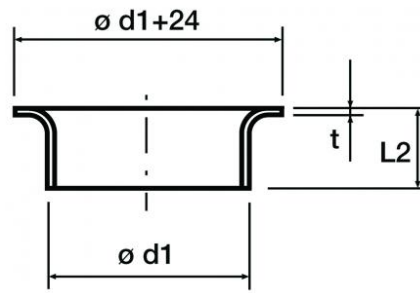

MC Coupling

Description

Moulded flange connector.

Characteristics

Sheet thickness:
 - diameters 80-300 mm $t = 0,6$ mm;
 - diameter 315 mm $t = 0,7$ mm.

On demand

Manicotti cartellati maggiori del $\varnothing 315$ mm.

Dimensions and price list

Dimensions are expressed in mm.

Item normally available from stock			
modello d1	L2	manicotto cartellato MC	manicotto cartellato con guarnizione a tenuta MCG
		euro	euro
80	42	2,78 ✓	3,94 ✓
100	60	3,80 ✓	4,99 ✓
125	50	4,56 ✓	5,66 ✓
140	50	5,06 ✓	6,65 ✓
150	45	5,32 ✓	6,83 ✓
160	45	5,57 ✓	7,20 ✓
180	45	5,82 ✓	7,39 ✓
200	45	6,08 ✓	8,00 ✓
250	45	8,80 ✓	13,73 ✓
280	60	9,18 ✓	a.r. ✓
300	60	9,43 ✓	15,14 ✓
315	60	10,88 ✓	16,93 ✓