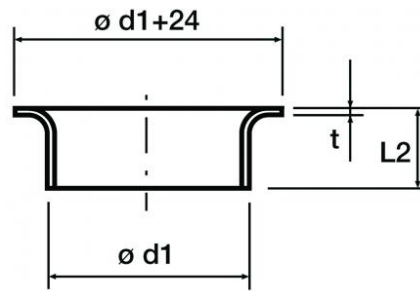

## Description

Moulded flange connector.

## Characteristics

Sheet thickness:  
 - diameters 80-300 mm  $t = 0,6$  mm;  
 - diameter 315 mm  $t = 0,7$  mm.

## On demand

Manicotti cartellati maggiori del  $\varnothing 315$  mm.

## Dimensions and price list

Dimensions are expressed in mm.

Item normally available from stock			
modello d1	L2	manicotto cartellato MC	manicotto cartellato con guarnizione a tenuta MCG
		euro	euro
80	42	2,78 ✓	3,94 ✓
100	60	3,80 ✓	4,99 ✓
125	50	4,56 ✓	5,66 ✓
140	50	5,06 ✓	6,65 ✓
150	45	5,32 ✓	6,83 ✓
160	45	5,57 ✓	7,20 ✓
180	45	5,82 ✓	7,39 ✓
200	45	6,08 ✓	8,00 ✓
250	45	8,80 ✓	13,73 ✓
280	60	9,18 ✓	a.r. ✓
300	60	9,43 ✓	15,14 ✓
315	60	10,88 ✓	16,93 ✓