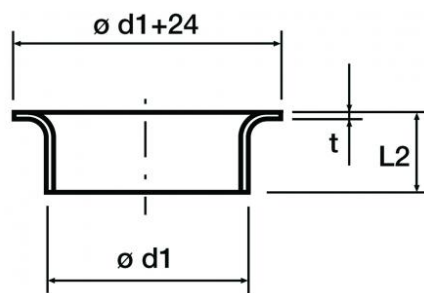

MC Coupling

Description

Moulded flange connector.

Characteristics

Sheet thickness:
 - diameters 80-300 mm $t = 0,6$ mm;
 - diameter 315 mm $t = 0,7$ mm.

On demand

Manicotti cartellati maggiori del $\varnothing 315$ mm.

Dimensions and price list

Dimensions are expressed in mm.

Item normally available from stock			
modello d1	L2	manicotto cartellato MC	manicotto cartellato con guarnizione a tenuta MCG
		euro	euro
80	42	2,78 ✓	3,94 ✓
100	60	3,80 ✓	4,99 ✓
125	50	4,56 ✓	5,66 ✓
140	50	5,06 ✓	6,65 ✓
150	45	5,32 ✓	6,83 ✓
160	45	5,57 ✓	7,20 ✓
180	45	5,82 ✓	7,39 ✓
200	45	6,08 ✓	8,00 ✓
250	45	8,80 ✓	13,73 ✓
280	60	9,18 ✓	a.r. ✓
300	60	9,43 ✓	15,14 ✓
315	60	10,88 ✓	16,93 ✓