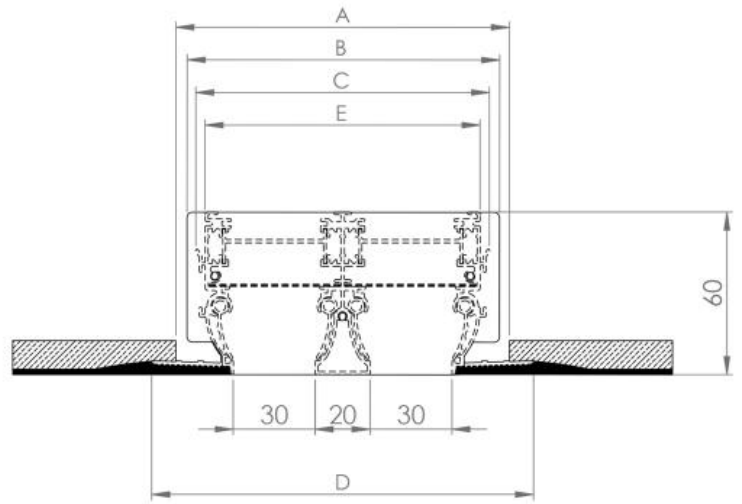

EDLS-FA 1 slot 20 mm
EDLSB-FA 1 slot 20 mm

EDLS-FB 1 slot 30 mm
EDLSB-FB 1 slot 30 mm

All dimensions are expressed in mm

Slot	L	A	B	C	E	D	number of fixing brackets
20 mm slot	800	60	55	48	41	80	2
	1000						2
	1200						2
	1500						2
	2000						2
30 mm slot	800	70	65	58	51	90	2
	1000						2
	1200						2
	1500						2
	2000						2

EDLS - EDLSB two slot dimensions

EDLS-FA 2 slots 20 mm
EDLSB-FA 2 slots 20 mm

EDLS-FB 2 slots 30 mm
EDLSB-FB 2 slots 30 mm

Two slots	L	A	B	C	D	E	number of fixing brackets
20 mm slots	800	100	95	88	120	81	2
	1000						2
	1200						2
	1500						2
	2000						2
30 mm slots	800	120	115	108	140	101	2
	1000						2
	1200						2
	1500						2
	2000						2

Corner connection

Aesthetic connecting element between the two linear diffuser lines with a 90° angle and 500 mm length on each side. It has no ventilation features.

All measurements are expressed in mm.