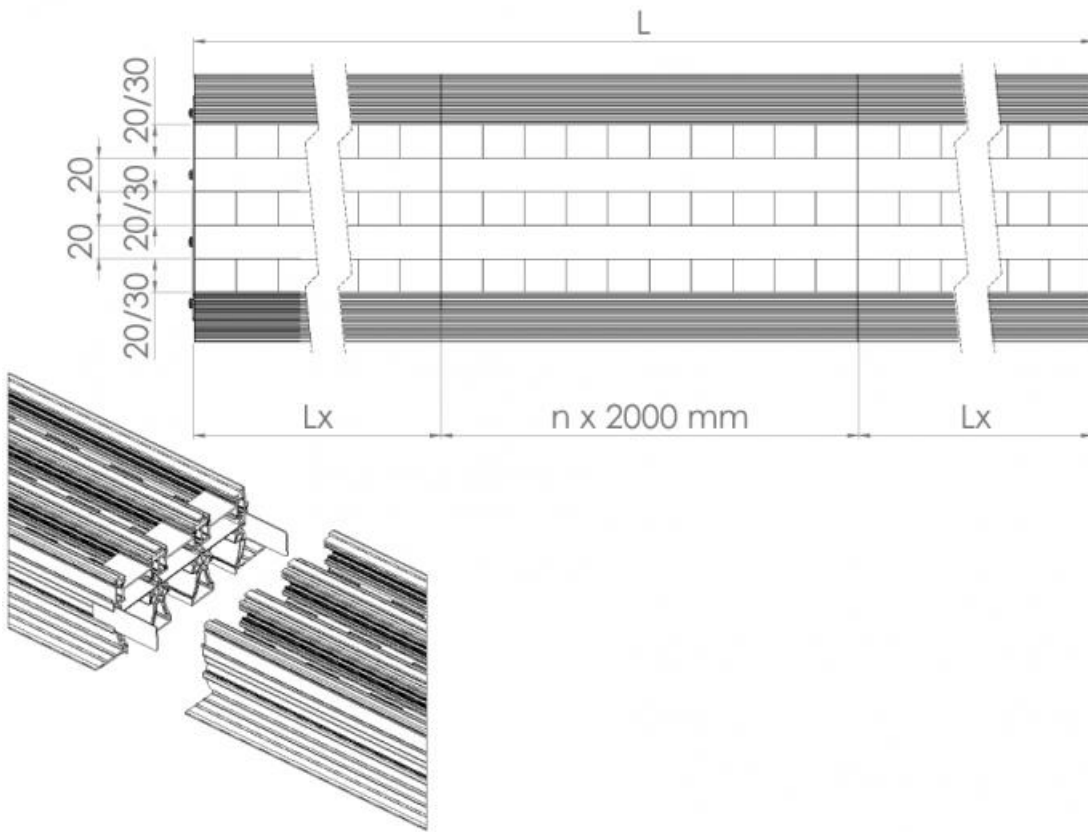

Corner connection

Aesthetic connecting element between the two linear diffuser lines with a 90° angle and 500 mm length on each side. It has no ventilation features.

All measurements are expressed in mm.

Air throw characteristics

Plenum dimensions and fixing bracket system

1 SLOT	L	Plenum dimensions							
		L1	L2	No. of connections	Ø d	P	H	E	F
20 mm slot	800	800	770	1	145	240	60	80	56
	1000	1000	970	1					
	1200	1200	1170	2					
	1500	1500	1470	2					
	2000	2000	1970	2					
30 mm slot	800	800	770	1	145	240	70	80	56
	1000	1000	970	1					
	1200	1200	1170	2					
	1500	1500	1470	2					
	2000	2000	1970	2					