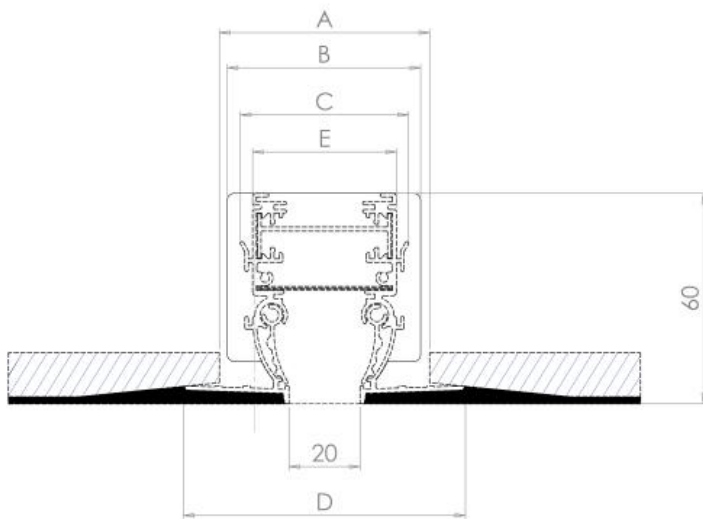

Features

Material: aluminium;
EDLS finish: RAL9005 black painted aluminium;
EDLSB finish: RAL9016 white painted aluminium;
Slots number: from 1 to 3;
Slots width: 20 or 30 mm;

Installation: by plenum box with mounting bridge, ceiling finishing with anti-crack tape on the frame and subsequent plaster skimming.

Possible dimensions in one piece:

- Minimum length 300 mm;
- Maximum length 2000 mm;

Use

Diffuser suitable for both air supply and exhaust in large rooms. Its modularity allows great freedom of design.

Models

Accessories

- galvanized plenum box;
- insulated plenum box;
- mounting bridge;
- continues line kit.

On demand

- Possibility of installation in continuity;
- Plenum box with ovalised rear connection.

EDSH - EDLSB one slot dimensions