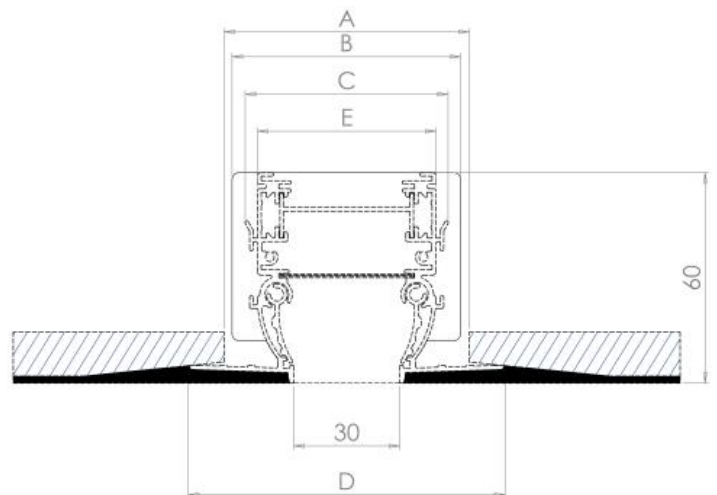

Accessories

- galvanized plenum box;
- insulated plenum box;
- mounting bridge;
- continues line kit.

On demand

- Possibility of installation in continuity;
- Plenum box with ovalised rear connection.

EDSH - EDLSB one slot dimensions

EDLS-FA 1 slot 20 mm
EDLSB-FA 1 slot 20 mm

EDLS-FB 1 slot 30 mm
EDLSB-FB 1 slot 30 mm

All dimensions are expressed in mm

Slot	L	A	B	C	E	D	number of fixing brackets
20 mm slot	800	60	55	48	41	80	2
	1000						2
	1200						2
	1500						2
	2000						2
30 mm slot	800	70	65	58	51	90	2
	1000						2
	1200						2
	1500						2
	2000						2

Corner connection

Aesthetic connecting element between the two linear diffuser lines with a 90° angle and 500 mm length on each side. It has no ventilation features.

All measurements are expressed in mm.