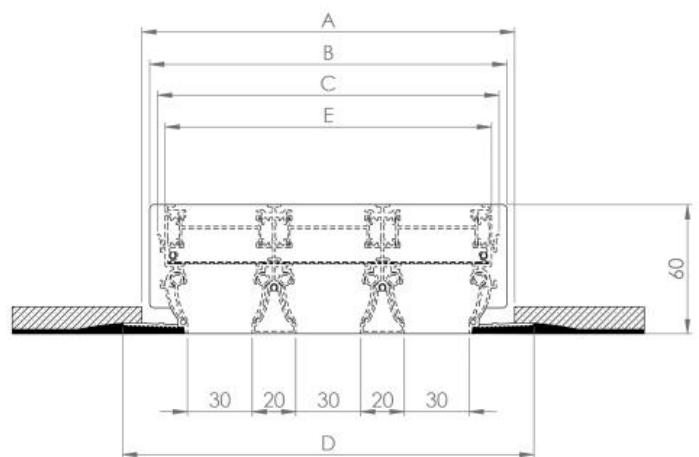

EDLS - EDLSB two slot dimensions

EDLS-FA 2 slots 20 mm
EDLSB-FA 2 slots 20 mm

EDLS-FB 2 slots 30 mm
EDLSB-FB 2 slots 30 mm

Two slots	L	A	B	C	D	E	number of fixing brackets
20 mm slots	800	100	95	88	120	81	2
	1000						2
	1200						2
	1500						2
	2000						2
30 mm slots	800	120	115	108	140	101	2
	1000						2
	1200						2
	1500						2
	2000						2

EDLS - EDLSB three slot dimensions

EDLS-FA 3 slots 20 mm
EDLSB-FA 3 slots 20 mm

EDLS-FB 3 slots 30 mm
EDLSB-FB 3 slots 30 mm

three slots	L	A	B	C	D	E	number of fixing brackets
20 mm slots	800	140	135	128	160	121	2
	1000						2
	1200						2
	1500						2
	2000						3
30 mm slots	800	170	165	158	190	151	2
	1000						2
	1200						2
	1500						2
	2000						3