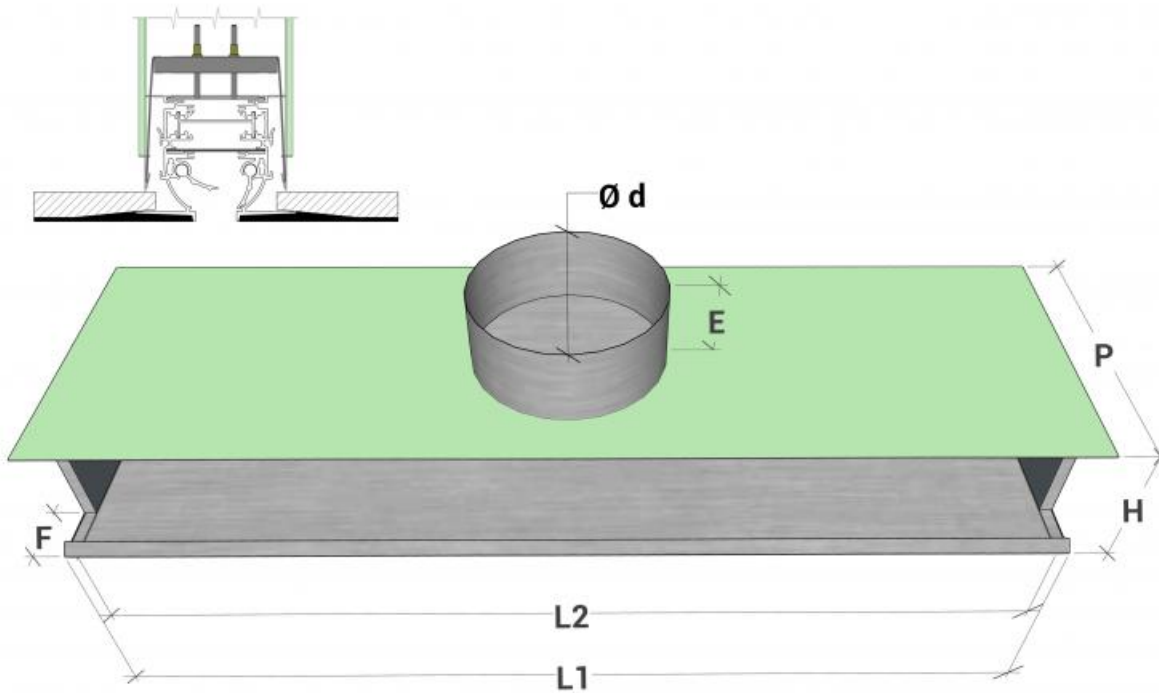

Corner connection

Aesthetic connecting element between the two linear diffuser lines with a 90° angle and 500 mm length on each side. It has no ventilation features.

All measurements are expressed in mm.

Air throw characteristics

Plenum dimensions and fixing bracket system

1 SLOT	L	Plenum dimensions							
		L1	L2	No. of connections	Ø d	P	H	E	F
20 mm slot	800	800	770	1	145	240	60	80	56
	1000	1000	970	1					
	1200	1200	1170	2					
	1500	1500	1470	2					
	2000	2000	1970	2					
30 mm slot	800	800	770	1	145	240	70	80	56
	1000	1000	970	1					
	1200	1200	1170	2					
	1500	1500	1470	2					
	2000	2000	1970	2					

2 SLOTS	L	Plenum dimensions							
		L1	L2	No. of connections	Ø d	P	H	E	F
20 mm slot	800	800	770	2	145	300	100	80	56
	1000	1000	970	2					
	1200	1200	1170	2					
	1500	1500	1470	2					
	2000	2000	1970	2					
30 mm slot	800	800	770	2	198	300	120	80	56
	1000	1000	970	2					
	1200	1200	1170	2					
	1500	1500	1470	2					
	2000	2000	1970	2					