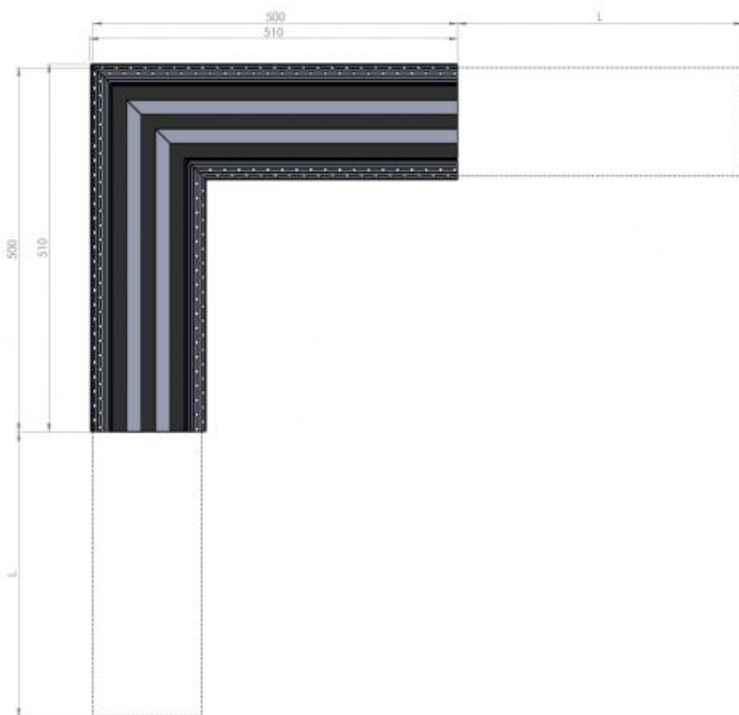

Corner connection

Aesthetic connecting element between the two linear diffuser lines with a 90° angle and 500 mm length on each side. It has no ventilation features.

All measurements are expressed in mm.