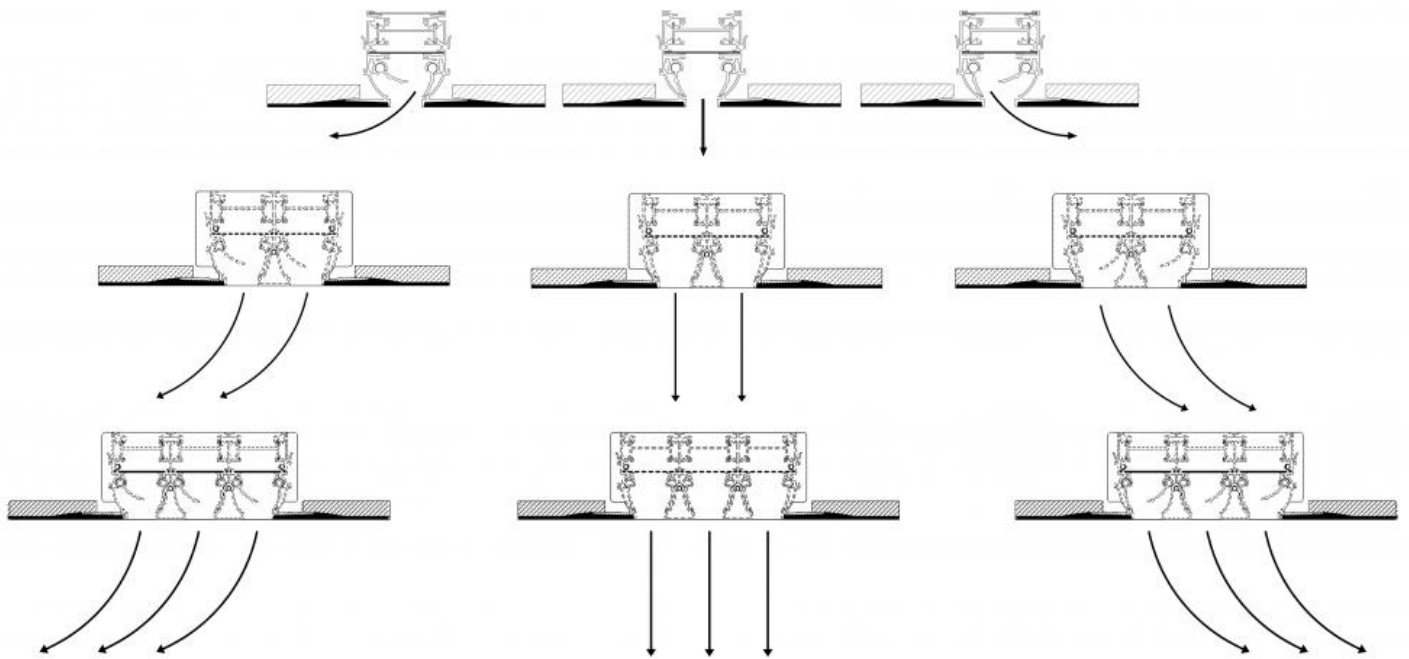

Plenum dimensions and fixing bracket system