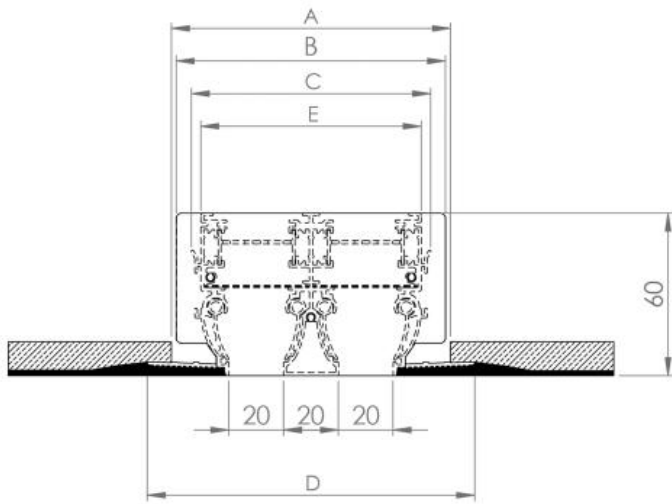

Accessories

- galvanized plenum box;
- insulated plenum box;
- mounting bridge;
- continues line kit.

On demand

- Possibility of installation in continuity;
- Plenum box with ovalised rear connection.

EDSH - EDLSB one slot dimensions

EDLS-FA 1 slot 20 mm
EDLSB-FA 1 slot 20 mm

EDLS-FB 1 slot 30 mm
EDLSB-FB 1 slot 30 mm

All dimensions are expressed in mm

Slot	L	A	B	C	E	D	number of fixing brackets
20 mm slot	800	60	55	48	41	80	2
	1000						2
	1200						2
	1500						2
	2000						2
30 mm slot	800	70	65	58	51	90	2
	1000						2
	1200						2
	1500						2
	2000						2

EDLS - EDLSB two slot dimensions

EDLS-FA 2 slots 20 mm
EDLSB-FA 2 slots 20 mm

EDLS-FB 2 slots 30 mm
EDLSB-FB 2 slots 30 mm

Two slots	L	A	B	C	D	E	number of fixing brackets
20 mm slots	800	100	95	88	120	81	2
	1000						2
	1200						2
	1500						2
	2000						2
30 mm slots	800	120	115	108	140	101	2
	1000						2
	1200						2
	1500						2
	2000						2

Corner connection

Aesthetic connecting element between the two linear diffuser lines with a 90° angle and 500 mm length on each side. It has no ventilation features.

All measurements are expressed in mm.