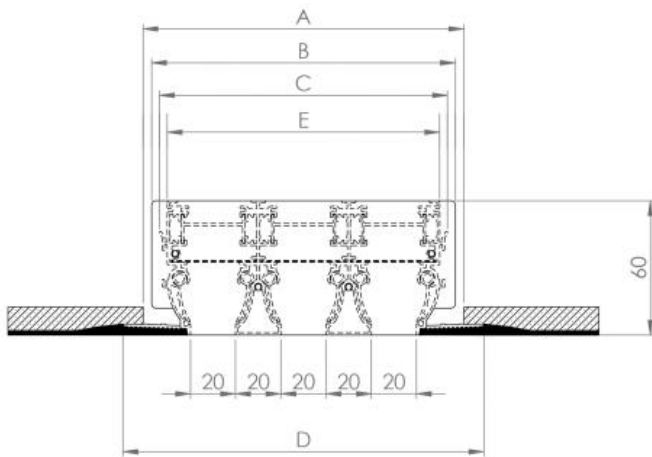

EDLS-FA 1 slot 20 mm
EDLSB-FA 1 slot 20 mm

EDLS-FB 1 slot 30 mm
EDLSB-FB 1 slot 30 mm

All dimensions are expressed in mm

Slot	L	A	B	C	E	D	number of fixing brackets
20 mm slot	800	60	55	48	41	80	2
	1000						2
	1200						2
	1500						2
	2000						2
30 mm slot	800	70	65	58	51	90	2
	1000						2
	1200						2
	1500						2
	2000						2

EDLS - EDLSB two slot dimensions

EDLS-FA 2 slots 20 mm
EDLSB-FA 2 slots 20 mm

EDLS-FB 2 slots 30 mm
EDLSB-FB 2 slots 30 mm

Two slots	L	A	B	C	D	E	number of fixing brackets
20 mm slots	800	100	95	88	120	81	2
	1000						2
	1200						2
	1500						2
	2000						2
30 mm slots	800	120	115	108	140	101	2
	1000						2
	1200						2
	1500						2
	2000						2

EDLS - EDLSB three slot dimensions

EDLS-FA 3 slots 20 mm
EDLSB-FA 3 slots 20 mm

EDLS-FB 3 slots 30 mm
EDLSB-FB 3 slots 30 mm

three slots	L	A	B	C	D	E	number of fixing brackets
20 mm slots	800	140	135	128	160	121	2
	1000						2
	1200						2
	1500						2
	2000						3
30 mm slots	800	170	165	158	190	151	2
	1000						2
	1200						2
	1500						2
	2000						3