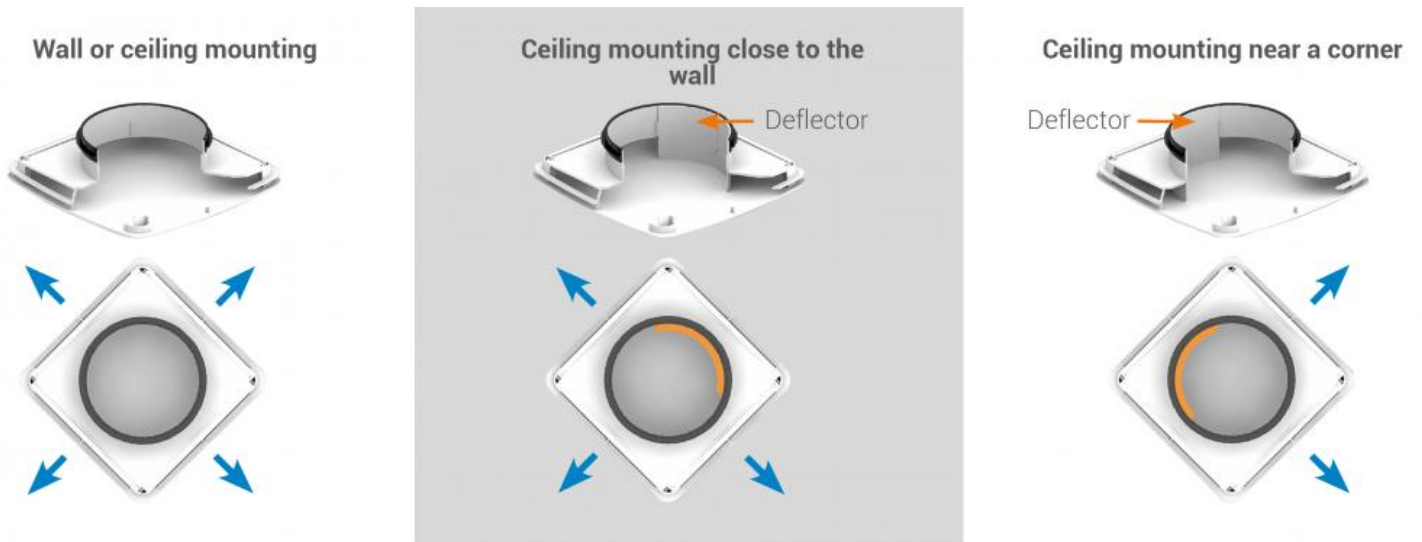

EVREA Air diffuser in ABS

Description

White ABS air diffuser with circular rear connection, with movable deflectors to adjust the air throw on 4 sides.
Connection collar in plastic material.

Features

EVREA diffusers are made of white plastic material and are suitable for both supply air and return air. In the body of the diffuser it is possible to mount from 1 to 3 EVREA-DF deflectors (optional to be purchased separately) to convey the air in a throw from 1 to 3 ways.
The diffusers can also be used without deflectors, thus obtaining a 4-way throw. Furthermore, installation in combination with ERDR series ribbed flow regulators is possible. The installation can be carried out on any duct from \varnothing 80 mm to \varnothing 200 mm. It is also possible to install the diffuser on plasterboard false ceilings using the EVREA-M sleeve.

Dimensions

All dimensions are expressed in mm.

Model	\varnothing D	A	B	C
EVREA-80	73	119	21	29
EVREA-100	93	185	29	30
EVREA-125	118	185	29	30
EVREA-160	148	236	33	38
EVREA-200	185	280	33	38

Installation and configurations

The deflector (optional) fits between 2 guides on the neck of the diffuser, closing the air passage by 120°

ERDR installation on supply

ERDR installation in air intake

EVREA-M sleeve for false ceiling installation