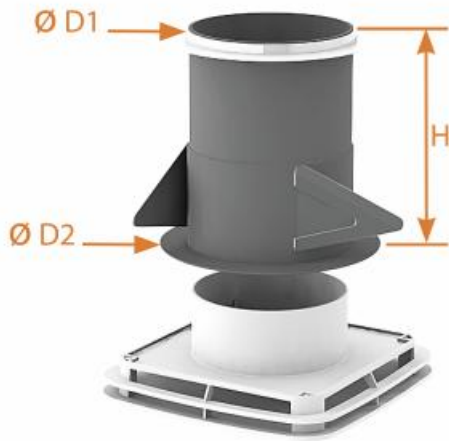

EVREA Air diffuser in ABS

Description

White ABS air diffuser with circular rear connection, with movable deflectors to adjust the air throw on 4 sides.
Connection collar in plastic material.

Features

EVREA diffusers are made of white plastic material and are suitable for both supply air and return air. In the body of the diffuser it is possible to mount from 1 to 3 EVREA-DF deflectors (optional to be purchased separately) to convey the air in a throw from 1 to 3 ways.
The diffusers can also be used without deflectors, thus obtaining a 4-way throw. Furthermore, installation in combination with ERDR series ribbed flow regulators is possible. The installation can be carried out on any duct from \varnothing 80 mm to \varnothing 200 mm. It is also possible to install the diffuser on plasterboard false ceilings using the EVREA-M sleeve.

Dimensions

All dimensions are expressed in mm.

Model	\varnothing D	A	B	C
EVREA-80	73	119	21	29
EVREA-100	93	185	29	30
EVREA-125	118	185	29	30
EVREA-160	148	236	33	38
EVREA-200	185	280	33	38

Installation and configurations

The deflector (optional) fits between 2 guides on the neck of the diffuser, closing the air passage by 120°

ERDR installation on supply

ERDR installation in air intake

EVREA-M sleeve for false ceiling installation

Modello	Ø D1 (mm)	Ø D2 (mm)	H (mm)
EVREA-M - 80	76	99	100
EVREA-M - 100	96	134	100
EVREA-M - 125	118	154	100
EVREA-M - 160	148	195	100
EVREA-M - 200	190	234	100

Technical characteristics

Pa: pressure drops in pascals