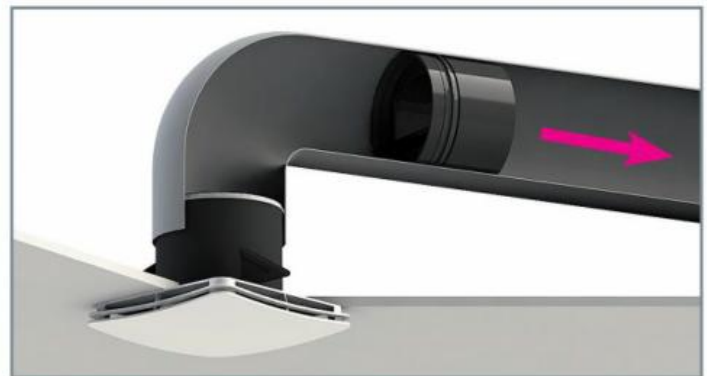

EVREA Air diffuser in ABS

Description

White ABS air diffuser with circular rear connection, with movable deflectors to adjust the air throw on 4 sides.
Connection collar in plastic material.

Features

EVREA diffusers are made of white plastic material and are suitable for both supply air and return air. In the body of the diffuser it is possible to mount from 1 to 3 EVREA-DF deflectors (optional to be purchased separately) to convey the air in a throw from 1 to 3 ways.
The diffusers can also be used without deflectors, thus obtaining a 4-way throw. Furthermore, installation in combination with ERDR series ribbed flow regulators is possible. The installation can be carried out on any duct from \varnothing 80 mm to \varnothing 200 mm. It is also possible to install the diffuser on plasterboard false ceilings using the EVREA-M sleeve.

Dimensions

All dimensions are expressed in mm.

Model	\varnothing D	A	B	C
EVREA-80	73	119	21	29
EVREA-100	93	185	29	30
EVREA-125	118	185	29	30
EVREA-160	148	236	33	38
EVREA-200	185	280	33	38

Installation and configurations

The deflector (optional) fits between 2 guides on the neck of the diffuser, closing the air passage by 120°

ERDR installation on supply

ERDR installation in air intake

EVREA-M sleeve for false ceiling installation