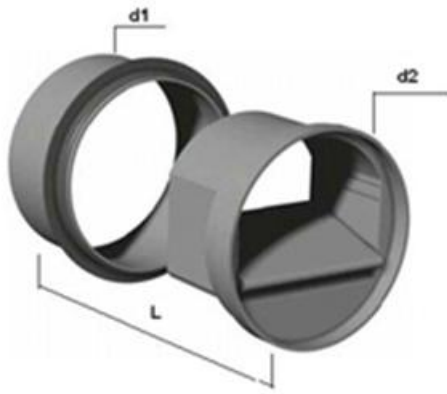

model ERDR	d1	d2	L
80	76	76	55
100	96	93	70
125	120	117	86
160	145	148	91
200	190	195	91

Price list

Modello	Descrizione	Euro
EVREA-80	EVREA 80 diffuser without deflectors	14,92 ∨
EVREA-100	EVREA 100 diffuser without deflectors	21,53 ∨
EVREA-125	EVREA 125 diffuser without deflectors	22,39 ∨
EVREA-160	EVREA 160 diffuser without deflectors	50,23 ∨
EVREA-200	EVREA 200 diffuser without deflectors	76,06 ∨
EVREA-DF-80	Deflector for EVREA-80	1,72 ∨
EVREA-DF-100	Deflector for EVREA-100	2,01 ∨
EVREA-DF-125	Deflector for EVREA-125	2,30 ∨
EVREA-DF-160	Deflector for EVREA-160	3,16 ∨
EVREA-DF-200	Deflector for EVREA-200	4,88 ∨
EVREA-M 80	Plastic sleeve for EVREA-80 length 100mm	7,45 ∨
EVREA-M 100	Plastic sleeve for EVREA-100 length 100mm	11,97 ∨
EVREA-M 125	Plastic sleeve for EVREA-125 length 100mm	11,97 ∨
EVREA-M 160	Plastic sleeve for EVREA-160 length 100mm	17,82 ∨
EVREA-M 200	Plastic sleeve for EVREA-200 length 100mm	22,61 ∨