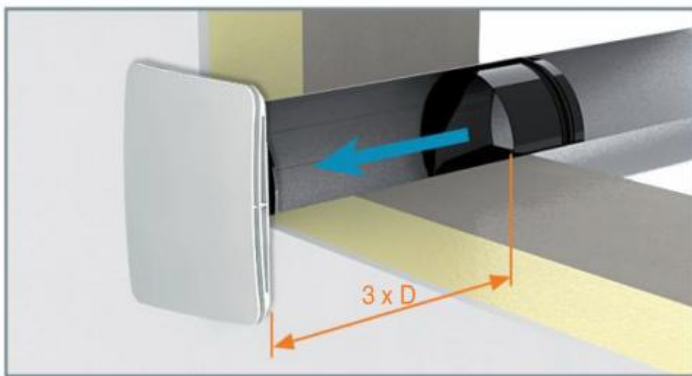

EVREA Air diffuser in ABS

Description

White ABS air diffuser with circular rear connection, with movable deflectors to adjust the air throw on 4 sides.
Connection collar in plastic material.

Features

EVREA diffusers are made of white plastic material and are suitable for both supply air and return air. In the body of the diffuser it is possible to mount from 1 to 3 EVREA-DF deflectors (optional to be purchased separately) to convey the air in a throw from 1 to 3 ways.
The diffusers can also be used without deflectors, thus obtaining a 4-way throw. Furthermore, installation in combination with ERDR series ribbed flow regulators is possible. The installation can be carried out on any duct from \varnothing 80 mm to \varnothing 200 mm. It is also possible to install the diffuser on plasterboard false ceilings using the EVREA-M sleeve.

Dimensions

All dimensions are expressed in mm.

Model	\varnothing D	A	B	C
EVREA-80	73	119	21	29
EVREA-100	93	185	29	30
EVREA-125	118	185	29	30
EVREA-160	148	236	33	38
EVREA-200	185	280	33	38

Installation and configurations

The deflector (optional) fits between 2 guides on the neck of the diffuser, closing the air passage by 120°

ERDR installation on supply

ERDR installation in air intake

EVREA-M sleeve for false ceiling installation