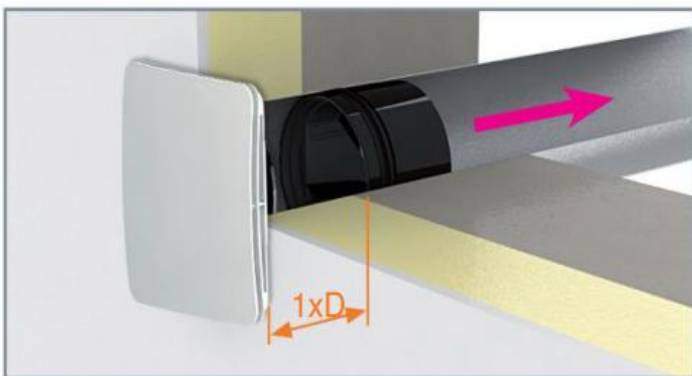

EVREA Air diffuser in ABS

Description

White ABS air diffuser with circular rear connection, with movable deflectors to adjust the air throw on 4 sides.
Connection collar in plastic material.

Features

EVREA diffusers are made of white plastic material and are suitable for both supply air and return air. In the body of the diffuser it is possible to mount from 1 to 3 EVREA-DF deflectors (optional to be purchased separately) to convey the air in a throw from 1 to 3 ways.
The diffusers can also be used without deflectors, thus obtaining a 4-way throw. Furthermore, installation in combination with ERDR series ribbed flow regulators is possible. The installation can be carried out on any duct from \varnothing 80 mm to \varnothing 200 mm. It is also possible to install the diffuser on plasterboard false ceilings using the EVREA-M sleeve.

Dimensions

All dimensions are expressed in mm.

Model	\varnothing D	A	B	C
EVREA-80	73	119	21	29
EVREA-100	93	185	29	30
EVREA-125	118	185	29	30
EVREA-160	148	236	33	38
EVREA-200	185	280	33	38

Installation and configurations

The deflector (optional) fits between 2 guides on the neck of the diffuser, closing the air passage by 120°

ERDR installation on supply

ERDR installation in air intake

EVREA-M sleeve for false ceiling installation