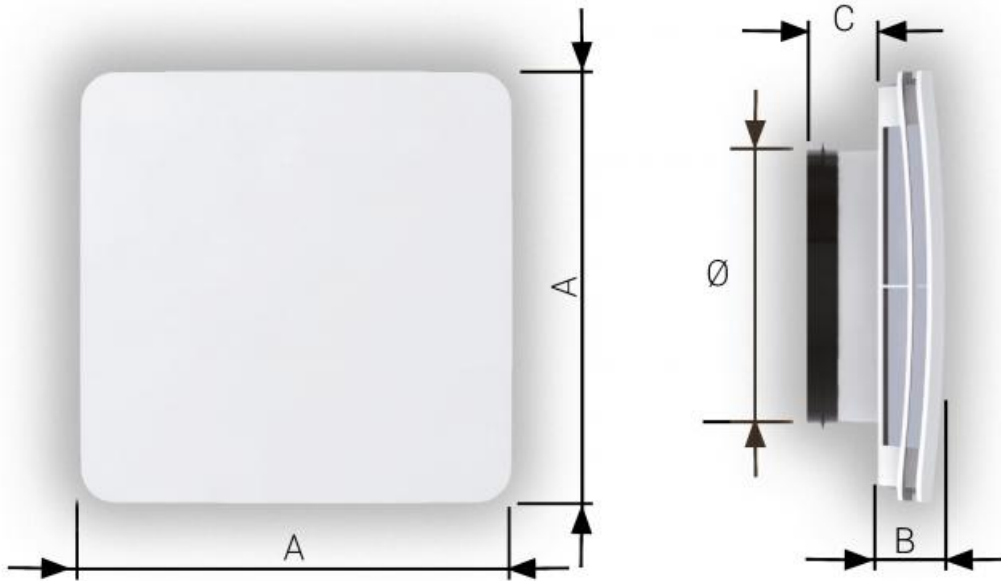

EVREA Air diffuser in ABS

Description

White ABS air diffuser with circular rear connection, with movable deflectors to adjust the air throw on 4 sides.
Connection collar in plastic material.

Features

EVREA diffusers are made of white plastic material and are suitable for both supply air and return air. In the body of the diffuser it is possible to mount from 1 to 3 EVREA-DF deflectors (optional to be purchased separately) to convey the air in a throw from 1 to 3 ways.
The diffusers can also be used without deflectors, thus obtaining a 4-way throw. Furthermore, installation in combination with ERDR series ribbed flow regulators is possible. The installation can be carried out on any duct from \varnothing 80 mm to \varnothing 200 mm. It is also possible to install the diffuser on plasterboard false ceilings using the EVREA-M sleeve.

Dimensions

All dimensions are expressed in mm.

Model	\varnothing D	A	B	C
EVREA-80	73	119	21	29
EVREA-100	93	185	29	30
EVREA-125	118	185	29	30
EVREA-160	148	236	33	38
EVREA-200	185	280	33	38

Installation and configurations

The deflector (optional) fits between 2 guides on the neck of the diffuser, closing the air passage by 120°

ERDR installation on supply

ERDR installation in air intake

EVREA-M sleeve for false ceiling installation

Modello	Ø D1 (mm)	Ø D2 (mm)	H (mm)
EVREA-M - 80	76	99	100
EVREA-M - 100	96	134	100
EVREA-M - 125	118	154	100
EVREA-M - 160	148	195	100
EVREA-M - 200	190	234	100

Technical characteristics

Pa: pressure drops in pascals