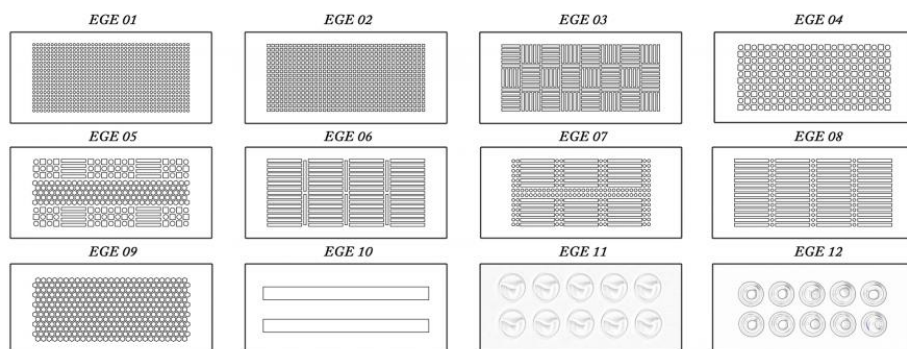

EGE Griglie di distribuzione aria per easy box

Description:

Rectangular Steele grilles for Easy Box for supply and extract air flow.

Features:

Various designs available for optimal airflow distribution and attractive look. Optimised construction for maximum rigidity. Standard RAL9003 matt paint finish with surface treatment for maximum corrosion resistance. Direct plug-in quick coupler system, by means of special pins supplied with the grille, which allow variable excursion from 0 to 30 mm to correction of any misalignment between plenum and wall.

Dimensions:

External frame measures:330mm x150, thikvness 5 mm

At request:

Custom finishes on the color chart below. Price on request

B x H external measure
330 mm x 150 mm

Assembly model; EASY BOX, EGE:

Technical data:

Possible colours

RAL 9003 STANDARD	RAL 9005	RAL 9016	RAL 9010	RAL 7016	RAL 8014
------------------------------	-----------------	-----------------	-----------------	-----------------	-----------------