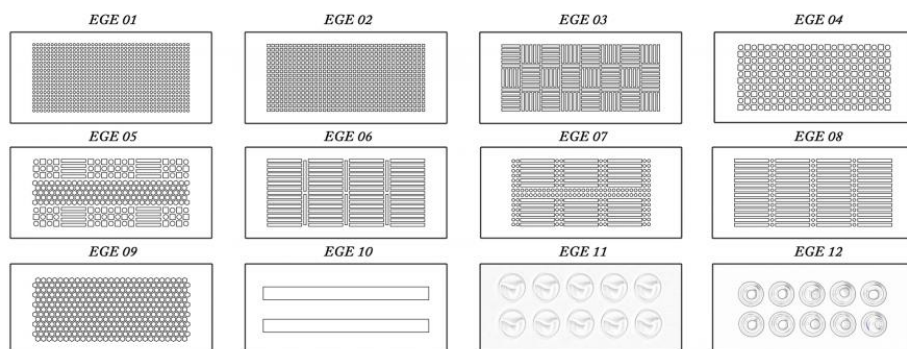

## Description:

Rectangular Steele grilles for Easy Box for supply and extract air flow.

## Features:

Various designs available for optimal airflow distribution and attractive look. Optimised construction for maximum rigidity. Standard RAL9003 matt paint finish with surface treatment for maximum corrosion resistance. Direct plug-in quick coupler system, by means of special pins supplied with the grille, which allow variable excursion from 0 to 30 mm to correction of any misalignment between plenum and wall.

## Dimensions:

External frame measures: 330mm x 150, thickness 5 mm

## At request:

Custom finishes on the color chart below. Price on request

B x H external measure  
330 mm x 150 mm

Assembly model; EASY BOX, EGE: