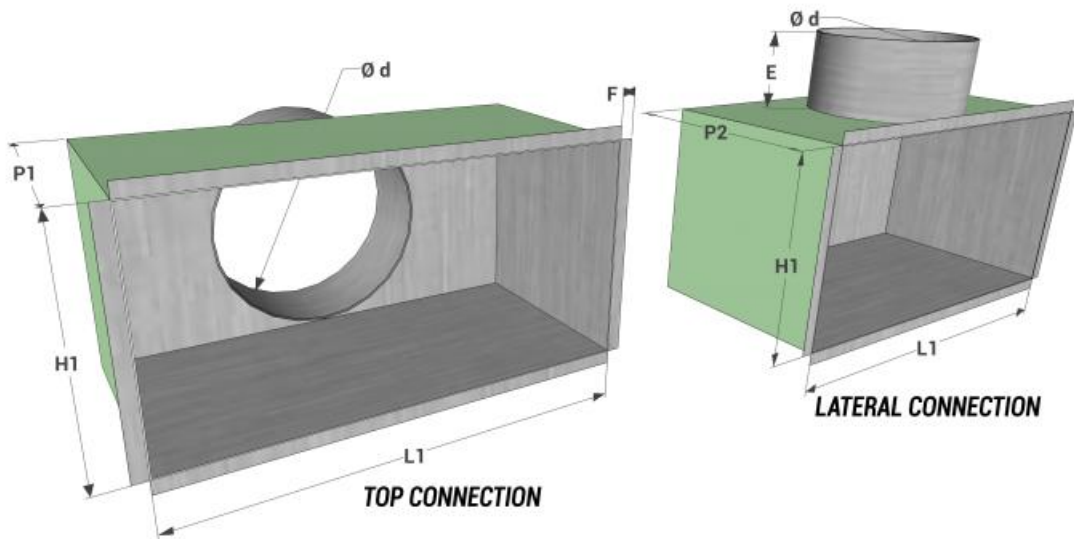

All measurements are expressed in mm

model L1 x H1	lateral connection			E	F
	P2	no. connections	Ø d		
560x560	300	1	250	80	12

Pèrice list

Painted white RAL 9016 + 20%

model	external frame dimensions		euro
	mm		
EGQS-PUSH	595x595		160,25 ∨

Plenum

Item normally available from stock		
dimensions	lateral connection	
	EPZ galvanized plenum	EPI isolated plenum
L1xH1	euro	euro
560x560	91,11 ∨	123,09 ∨