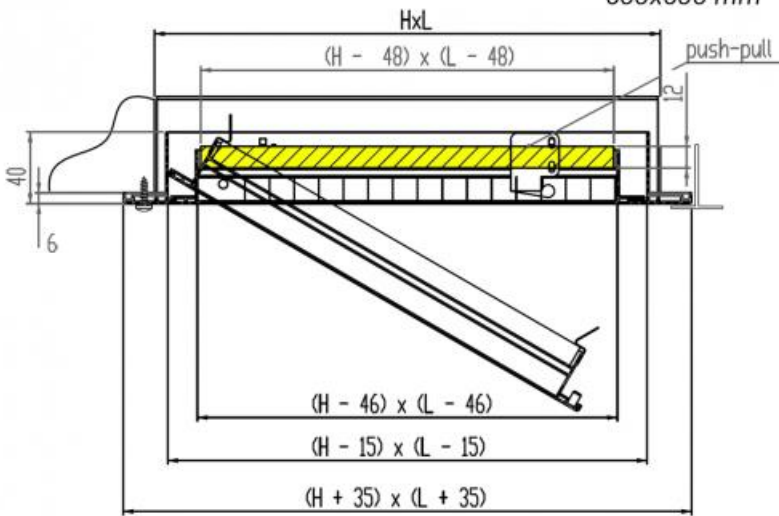

EGQS-PUSH Exhaust egg crate grille 13x13 mm with filter and internal frame 15 mm

Description

Exhaust egg crate grille 13x13 mm for false ceiling, with double frame (internal 15 mm) and hinge opening and push-pull system for easy filter installation and replacement.

Characteristics

Material: aluminium.
Finish: natural anodised.
Filter: COARSE class (G2) thickness 12 mm.
Opening/closing: with push-pull system.

Installation

Installation is carried out by securing the external frame of the grille to the wall using screws or resting on the structure for 600x600 mm panel false ceilings.

On request

White RAL 9016 painting or other RAL colours.

Ceiling installation with screw on the external frame

Installation in support on structure for paneled ceilings 600x600 mm

Operating data

m³/h: flow rate

All dimensions are expressed in mm.

| model | external frame size mm | effective filter section m ² | Front speed on the filter | | air flow rate |
|-----------|---------------------------|--|---------------------------|-------------------|---------------|
| | | | m/s | m ³ /h | |
| EGQS-PUSH | 595x595 | 0,238 | 1,5 | 1285 | |
| | | | 2 | 1713 | |