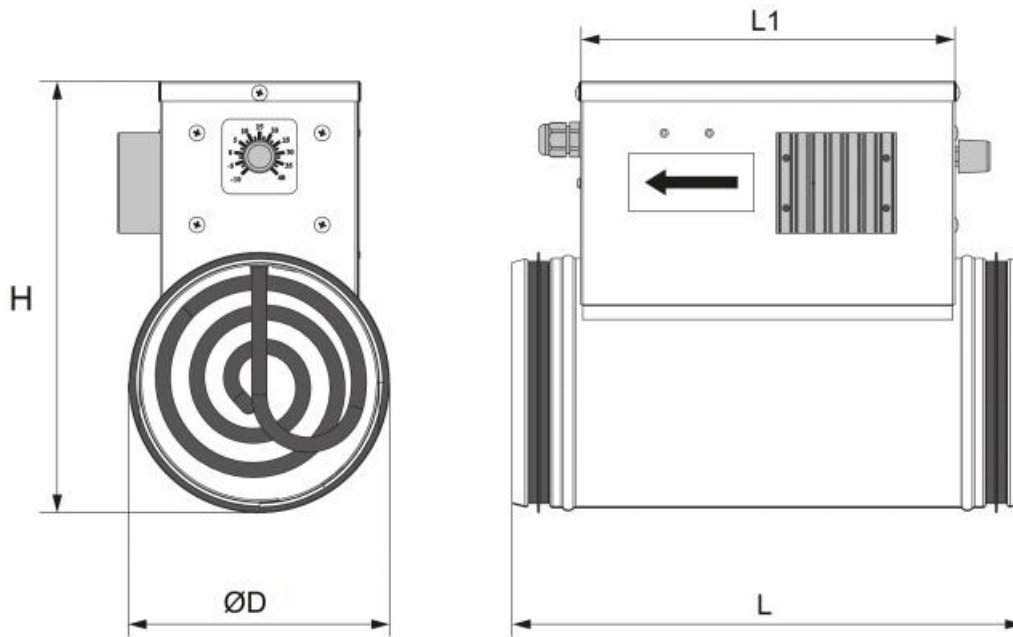

## Description

The unit Pre / Post heating electric circular section are built with galvanized steel frame and armored elements in stainless steel. They are prepared for circular flanges for easier installation on the duct. The box side allows access to the terminals for wiring and contains 2 safety thermostats . The electrical box is equipped with supply terminals , relays for actuating power and double safety thermostat . The resistors are equipped with an electronic controller in steps with probe which allows control of the temperature after the resistance , with the utmost precision .

## Dimensions

| Model    | ØD  | H   | L   | L1  | Weight Kg |
|----------|-----|-----|-----|-----|-----------|
| EVBERD 1 | 124 | 230 | 306 | 227 | 1,6       |
| EVBERD 2 | 159 | 267 | 306 | 226 | 2,2       |

## Electric battery technical data:

The side electric box already complete with cable entry allows access to the components inside:

- Automatic reset thermoprotector;
- Manual reset protector;
- Teleruttore;
- Adjustable thermostat -35°C +35°C
- Morsestiera.