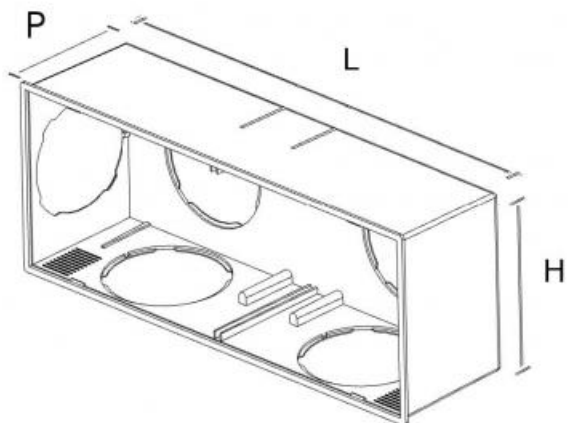

-two connections on the bottom side internal diameter 63 mm or 75 mm.

-one lateral connection diameter 63 mm or 75 mm.

The connections may include a damper to regulate the air intake or extraction. Exclusive reduced depth design for installation also on internal walls. Exclusive couplings design with simple quick connect

Kit plenum EASY BOX include

1 - N° 2 ADJUSTABLE FIXING BRACKETS

2 - N° 4 FIXING SCREWS PER BRACKET

3 - N° 4 CLOSING CAPS

4 - N° 1 SPIGOT Ø63 mm

5 - No. 1 PLENUM WITH 5 x of 63 mm or 75 mm S

6 - N° 1 PROTECTIVE COVER

Accessories

A -- SPIGOT Ø 63mm

B -- SPIGOT Ø 75mm

C -- REGULATION DAMPER

Dimensions

Model	L length (mm)	H height (mm)	P depth (mm)
EASY BOX	290	110	80

Model Assembly EASY BOX, EGE

Price list

Item normally available from stock		
Model	Description	Euro
EASY BOX	kit plenum universal EASY BOX for grille series EGE	49,70 ~

Price list accessories

Item normally available from stock		
	Descrizione	Euro
	Manicotto aggiuntivo per tubo diametro 63 mm interno in confezione da 5 pezzi	24,29 ~
	Manicotto aggiuntivo per tubo diametro 76 mm interno in confezione da 5 pezzi	24,29 ~
	Serranda di regolazione per attacchi diametro 63 mm o 75 mm interno in confezione da 5 pezzi	14,56 ~
	Coperchio per EASY BOX in confezione da 3 pezzi	30,17 ~
	Tappo per manicotto EASY BOX in confezione da 5 pezzi	14,56 ~