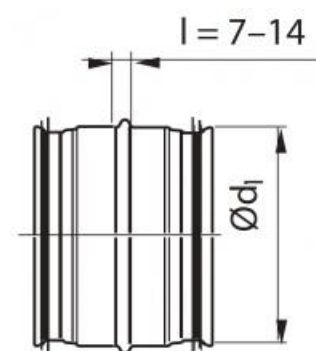

Dimensions and price list

All dimension are aspressed in mm.

$\varnothing d_1$	kg	Euro
mm		
355	0,76	a.r.
400	1,10	a.r.
450	1,34	a.r.
500	1,52	a.r.