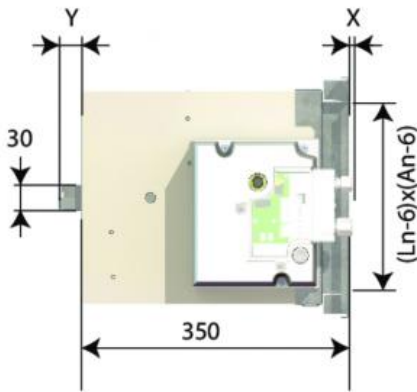

## Characteristics :

Pressure tested up to 1500 Pa  
 30 mm thick refractory blade.  
 Heat-expanding perimeter seal.  
 Standard connection on both sides with 30 mm flanges.  
 350 mm case.  
 Intermediate dimensions on request.  
 Optimised free surface and minimal pressure drop.  
 Does not require maintenance.  
 For indoor use.  
 Operating temperature: max 50°C.  
 2 microswitches (one start and one end switch) already installed.

## Dimensions:

x: blade coming out on servomotor side  
 y: blade coming out on wall side

An(mm)	200	250	300	350	400	450	500	550	600	650	700	750	800	850	900	950	1000
x (mm)								9	34	59	84	109	134	159	184	209	234
y (mm)	4	29	54	79	104	129	154	179	204	229	254	279	304	329	354	379	404