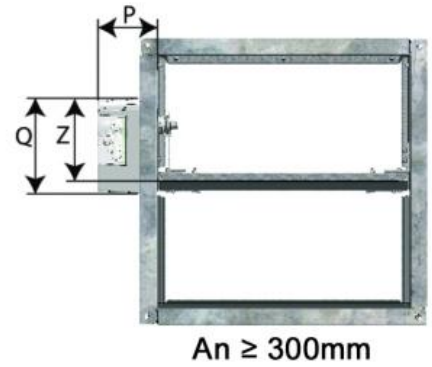

## Characteristics :

Pressure tested up to 1500 Pa  
 30 mm thick refractory blade.  
 Heat-expanding perimeter seal.  
 Standard connection on both sides with 30 mm flanges.  
 350 mm case.  
 Intermediate dimensions on request.  
 Optimised free surface and minimal pressure drop.  
 Does not require maintenance.  
 For indoor use.  
 Operating temperature: max 50°C.  
 2 microswitches (one start and one end switch) already installed.

## Dimensions:

x: blade coming out on servomotor side  
 y: blade coming out on wall side

An(mm)	200	250	300	350	400	450	500	550	600	650	700	750	800	850	900	950	1000
x (mm)								9	34	59	84	109	134	159	184	209	234
y (mm)	4	29	54	79	104	129	154	179	204	229	254	279	304	329	354	379	404