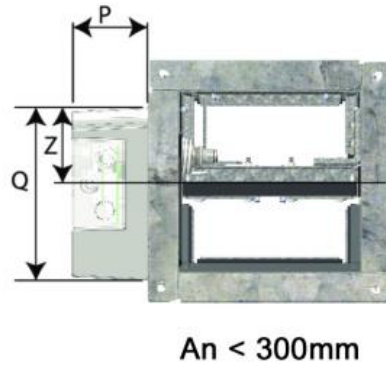

## Characteristics :

Pressure tested up to 1500 Pa  
 30 mm thick refractory blade.  
 Heat-expanding perimeter seal.  
 Standard connection on both sides with 30 mm flanges.  
 350 mm case.  
 Intermediate dimensions on request.  
 Optimised free surface and minimal pressure drop.  
 Does not require maintenance.  
 For indoor use.  
 Operating temperature: max 50°C.  
 2 microswitches (one start and one end switch) already installed.

## Dimensions:

x: blade coming out on servomotor side  
 y: blade coming out on wall side

An(mm)	200	250	300	350	400	450	500	550	600	650	700	750	800	850	900	950	1000
x (mm)								9	34	59	84	109	134	159	184	209	234
y (mm)	4	29	54	79	104	129	154	179	204	229	254	279	304	329	354	379	404