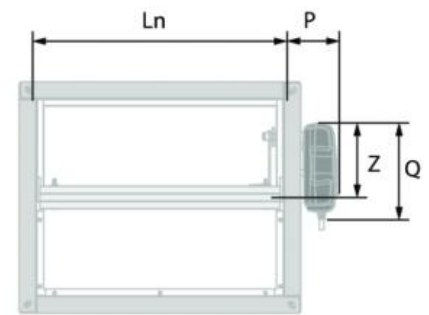

An ≥ 300mm

Dimensions:

- x: blade coming out on servomotor side
- y: blade coming out on wall side