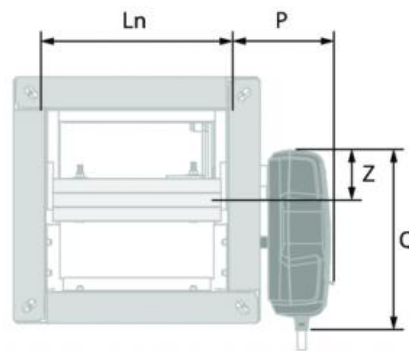

An < 300mm