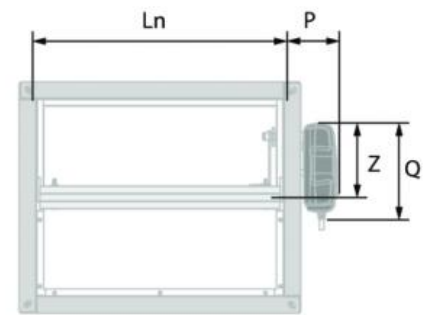

Characteristics

Structure made of refractory material.
45 mm thick refractory blade.
Dimensions: from 200x200 to 1500x1000.
Heat-expanding perimeter seal.
Two microswitches (one start and one end switch) already installed.
30 mm connection flange.
400 mm case.
Easy to install.
Tested installation in series.
Class B air tightness according to EN1751.
Suitable for recessed installation in any direction 0/90/180/270°.
Suitable for rigid wall, rigid floor and lightweight wall (plasterboard).
Does not require maintenance.
For indoor use.
Intermediate dimensions on request.
Operating temperature: max 50°C.

An < 300mm

An ≥ 300mm

Dimensions:

- x: blade coming out on servomotor side
- y: blade coming out on wall side

An(mm)	300	350	400	450	500	550	600	650	700	750	800	850	900	950	1000
x (mm)						1	26	51	76	101	126	151	176	201	226
y (mm)	2	27	52	77	102	127	152	177	202	227	252	277	302	327	352