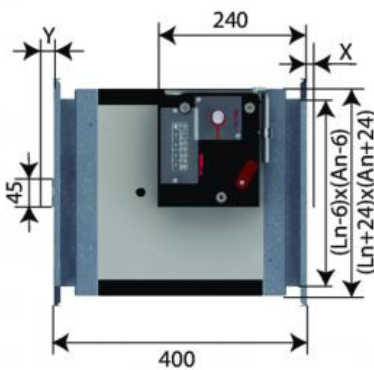

An < 300mm