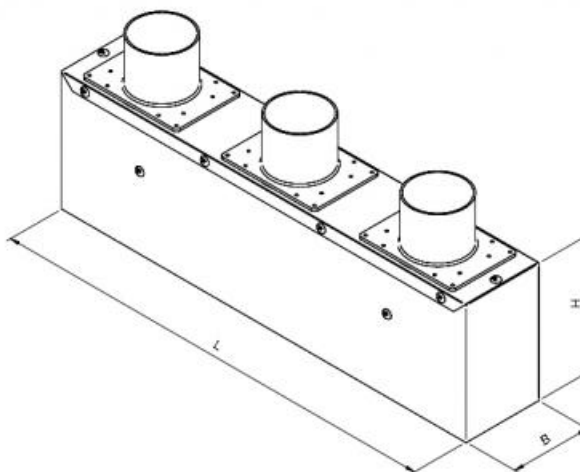

EPLL Plenum box in galvanized or painted steel

Description :

Plenum box in galvanized or matt black painted steel for EVLA linear grilles, with 63 mm diameter plastic rear spigot, designed for a perfect tightness with HTPÉ PLUS duct.

Dimensions and price list

Dimensions are expressed in mm

model	dimensions L x B x H	galvanized	painted
		euro	euro
EPLL-300	308 x 91 x 150 - 2 connections	68,86 ✓	a.r. ✓
EPLL-500	508 x 91 x 150 - 3 connections	98,00 ✓	a.r. ✓
EPLL-750	758 x 91 x 150 - 4 connections	128,76 ✓	a.r. ✓