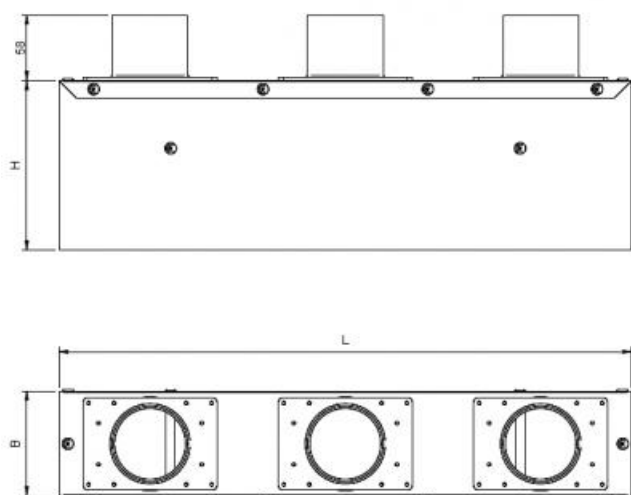

EPLL Plenum box in galvanized or painted steel

Description :

Plenum box in galvanized or matt black painted steel for EVLA linear grilles, with 63 mm diameter plastic rear spigot, designed for a perfect tightness with HTPÉ PLUS duct.

Dimensions and price list

Dimensions are expressed in mm

model	dimensions L x B x H	galvanized	painted
		euro	euro
EPLL-300	308 x 91 x 150 - 2 connections	68,86 ✓	a.r. ✓
EPLL-500	508 x 91 x 150 - 3 connections	98,00 ✓	a.r. ✓
EPLL-750	758 x 91 x 150 - 4 connections	128,76 ✓	a.r. ✓