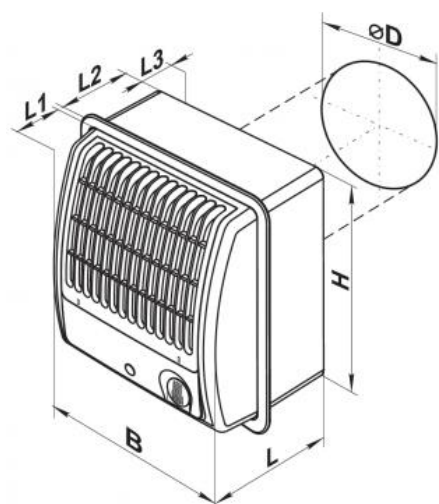

## Description:

Centrifugal plastic fans suitable for small environments .

## Characteristics:

Material : ABS  
 Colour: White  
 Installation: wall or ceiling  
 Degree of protection : IP24

## Dimensions:

tutte le dimensioni sono espresse in mm.

model	Ø D	B	H	L	L1	L2	L3
EVCFC-100	100 mm	180 mm	195 mm	132 mm	59 mm	73 mm	26 mm
EVCFC-100T							
EVCFC-100TH							
EVCFC-100TP							