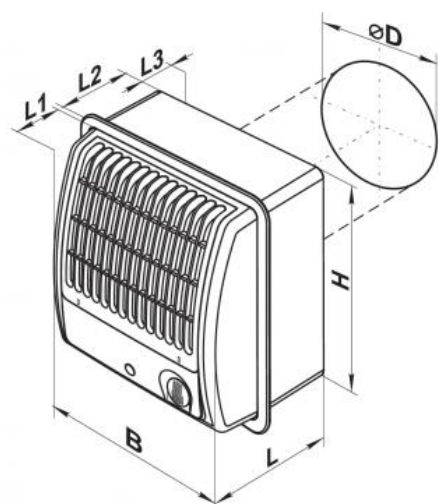

### Description:

Centrifugal plastic fans suitable for small environments .

### Characteristics:

Material : ABS  
 Colour: White  
 Installation: wall or ceiling  
 Degree of protection : IP24

### Dimensions:

tutte le dimensioni sono espresse in mm.

model	Ø D	B	H	L	L1	L2	L3
EVCFC-100	100 mm	180 mm	195 mm	132 mm	59 mm	73 mm	26 mm
EVCFC-100T							
EVCFC-100TH							
EVCFC-100TP							