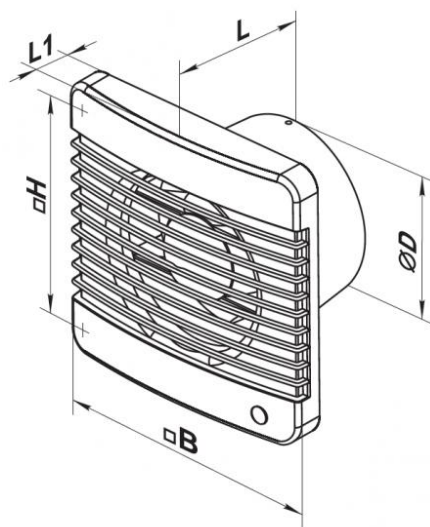

EVM Plastic helicoidal aspirator

Description

Helicoidal aspirator for small rooms equipped with light and very silent seven-blades impeller.

Characteristics

Material : ABS.
Colour: White.
Installation: wall or ceiling.

Use

- bathrooms;
- Small rooms where it is needed the air exchange.

dimensions

all measurements are in mm

model	ØD	B	H	L	L1
EVM 100	100	159	135	89	23
EVM 125	125	180	150	94	25
EVM 150	150	206	182	106	26

Operating data and price list