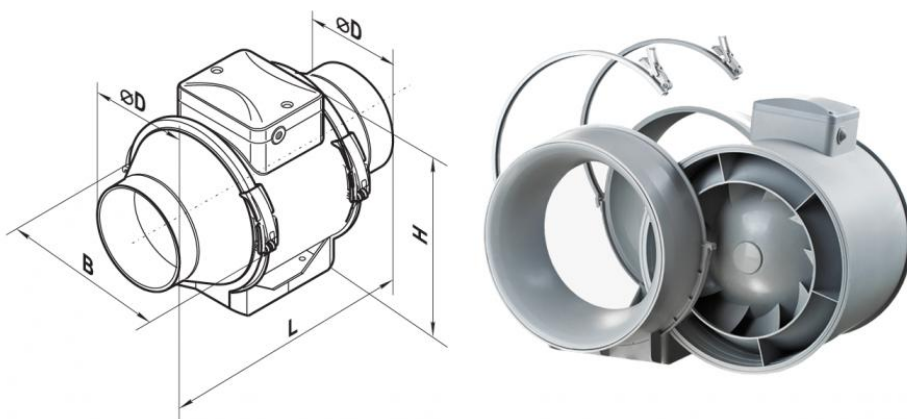

EVTT In line fans circular duct for pressure up to 200 Pa

Description

Fans for circular duct, single-phase with 2 speeds.
Removable fan motor assembly.

Characteristics

Material : high-strength plastic.
Colour: White.
Installation: on a circular duct.
Degree of protection : IPX4.

Use

- Flow rates from 30 to 1040 m³/h;
- Static pressure up to 200 Pa.

Accessories

Electronic speed regulator RCS 300

Dimensions

All dimensions are in millimeters.

| modello | Ø D (mm) | B (mm) | L (mm) | H (mm) | Peso (kg) |
|--------------|----------|--------|--------|--------|-----------|
| EVTT 100 | 96 | 167 | 246 | 190 | 1,45 |
| EVTT 125 | 123 | 167 | 246 | 190 | 1,79 |
| EVTT 125S | 123 | 223 | 295 | 250 | 3,14 |
| EVTT 150 | 146 | 223 | 295 | 250 | 3,19 |
| EVTT PRO 200 | 199 | 239 | 295,5 | 261 | 3,95 |