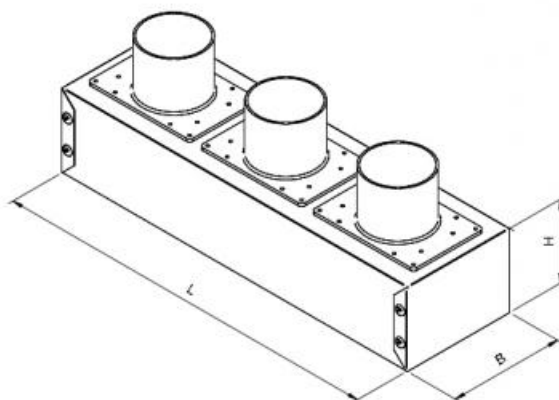

EPP Plenum box in galvanized steel with rear spigot

Description :

Plenum box in robust galvanized or matt black painted steel, with 63 mm diameter plastic rear spigot, designed for a perfect tightness with HTPPE PLUS duct. Suitable for EAGF, EAG, EAL grilles.

Dimensions and price list :

Item normally available from stock

| model | dimensions L x B x H | galvanized |
|----------|-------------------------------|------------|
| | | euro |
| EPP-1263 | 125x125x85 with 1 connection | 87,58 v |
| EPP-263 | 305x125x85 with 2 connections | 117,23 v |
| EPP-363 | 405x125x85 with 3 connections | 146,79 v |