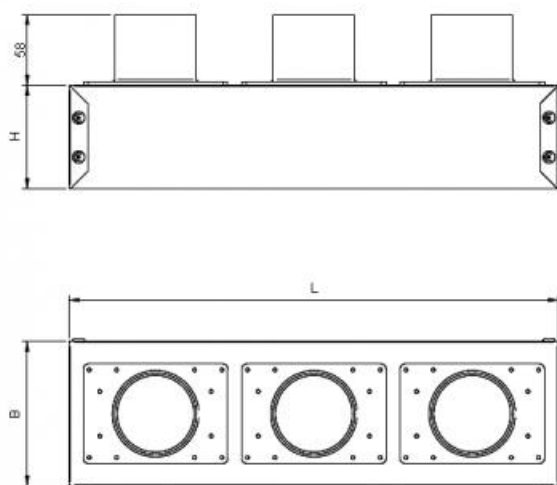

EPP Plenum box in galvanized steel with rear spigot

Description :

Plenum box in robust galvanized or matt black painted steel, with 63 mm diameter plastic rear spigot, designed for a perfect tightness with HTPPE PLUS duct. Suitable for EAGF, EAG, EAL grilles.

Dimensions and price list :

Item normally available from stock

model	dimensions L x B x H	galvanized
		euro
EPP-1263	125x125x85 with 1 connection	87,58 ✓
EPP-263	305x125x85 with 2 connections	117,23 ✓
EPP-363	405x125x85 with 3 connections	146,79 ✓