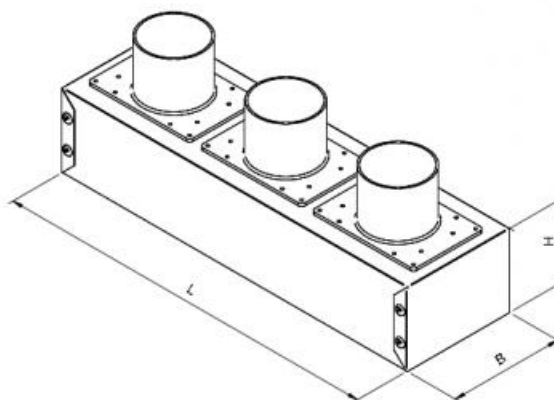

EPP Plenum box in galvanized steel with rear spigot

Description :

Plenum box in robust galvanized or matt black painted steel, with 63 mm diameter plastic rear spigot, designed for a perfect tightness with HTPPE PLUS duct. Suitable for EAGF, EAG, EAL grilles.

Dimensions and price list :

Item normally available from stock

model	dimensions L x B x H	galvanized
		euro
EPP-1263	125x125x85 with 1 connection	87,58 ✓
EPP-263	305x125x85 with 2 connections	117,23 ✓
EPP-363	405x125x85 with 3 connections	146,79 ✓