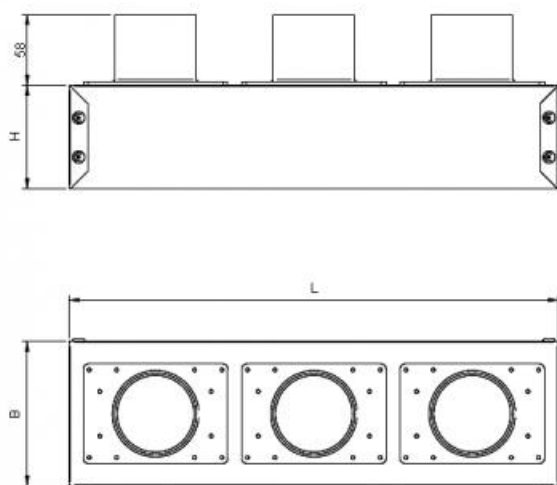

EPP Plenum box in galvanized steel with rear spigot

Description :

Plenum box in robust galvanized or matt black painted steel, with 63 mm diameter plastic rear spigot, designed for a perfect tightness with HTPPE PLUS duct. Suitable for EAGF, EAG, EAL grilles.

Dimensions and price list :

Item normally available from stock

| model | dimensions L x B x H | galvanized |
|----------|-------------------------------|------------|
| | | euro |
| EPP-1263 | 125x125x85 with 1 connection | 87,58 v |
| EPP-263 | 305x125x85 with 2 connections | 117,23 v |
| EPP-363 | 405x125x85 with 3 connections | 146,79 v |