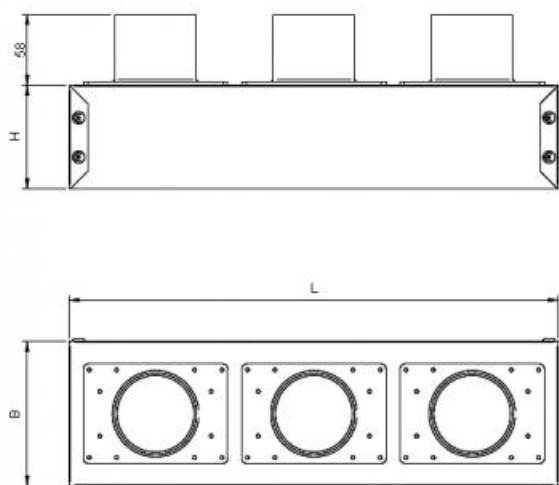

EPP Plenum box in galvanized steel with rear spigot

Description :

Plenum box in robust galvanized or matt black painted steel, with 63 mm diameter plastic rear spigot, designed for a perfect tightness with HTPPE PLUS duct. Suitable for EAGF, EAG, EAL grilles.

Dimensions and price list :

Item normally available from stock

model	dimensions L x B x H	galvanized
		euro
EPP-1263	125x125x85 with 1 connection	87,58 ✓
EPP-263	305x125x85 with 2 connections	117,23 ✓
EPP-363	405x125x85 with 3 connections	146,79 ✓