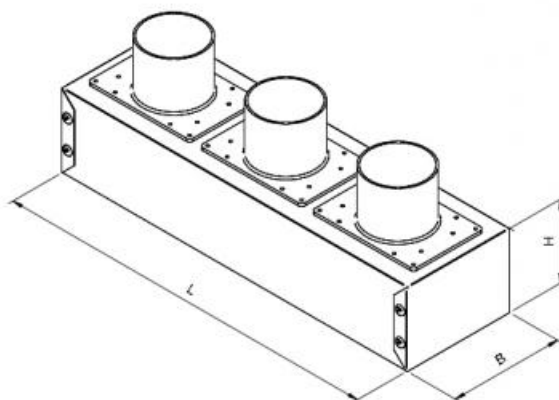

EPP Plenum box in galvanized steel with rear spigot

Description :

Plenum box in robust galvanized or matt black painted steel, with 63 mm diameter plastic rear spigot, designed for a perfect tightness with HTPPE PLUS duct. Suitable for EAGF, EAG, EAL grilles.

Dimensions and price list :

Item normally available from stock

model	dimensions L x B x H	galvanized
		euro
EPP-1263	125x125x85 with 1 connection	87,58 ✓
EPP-263	305x125x85 with 2 connections	117,23 ✓
EPP-363	405x125x85 with 3 connections	146,79 ✓