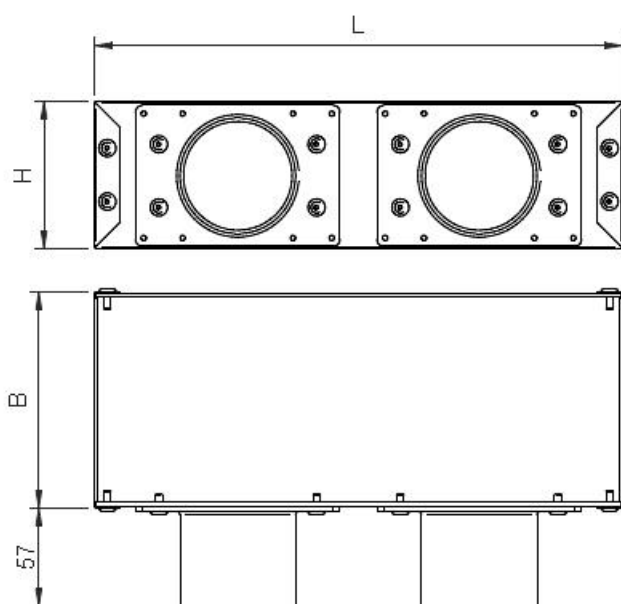

EPL Galvanized steel plenum box with side spigot

Description :

Plenum box in robust galvanized or matt black painted steel, with 63 mm diameter plastic side spigot, designed for a perfect tightness with HTPPE PLUS 63 duct. Suitable for EAGF, EAG, EAL grilles.

Dimensions and price list :

Item normally available from stock

model	dimensions L x B x H	galvanized
		euro
EPL-1263	125x125x85 with 1 connection	76,89 ✓
EPL-263	305x125x85 with 2 connections	102,91 ✓
EPL-363	405x125x85 with 3 connections	128,87 ✓