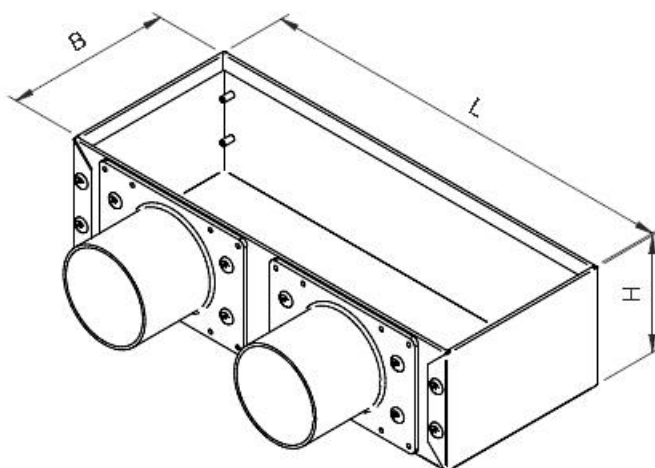

EPL Galvanized steel plenum box with side spigot

Description :

Plenum box in robust galvanized or matt black painted steel, with 63 mm diameter plastic side spigot, designed for a perfect tightness with HTPPE PLUS 63 duct. Suitable for EAGF, EAG, EAL grilles.

Dimensions and price list :

Item normally available from stock

model	dimensions L x B x H	galvanized
		euro
EPL-1263	125x125x85 with 1 connection	76,89 ✓
EPL-263	305x125x85 with 2 connections	102,91 ✓
EPL-363	405x125x85 with 3 connections	128,87 ✓