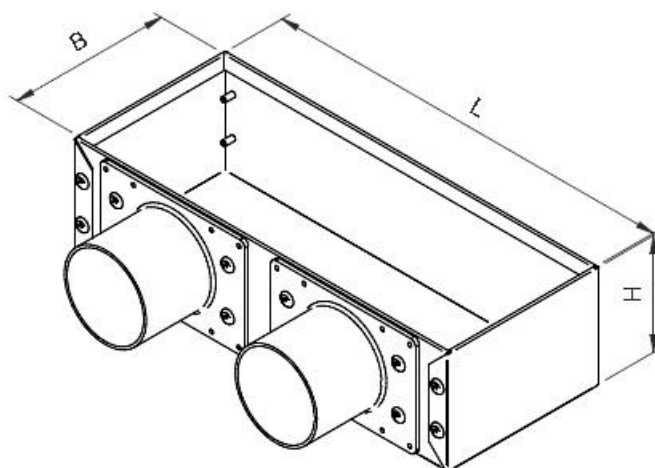

EPL Galvanized steel plenum box with side spigot

Description :

Plenum box in robust galvanized or matt black painted steel, with 63 mm diameter plastic side spigot, designed for a perfect tightness with HTPPE PLUS 63 duct. Suitable for EAGF, EAG, EAL grilles.

Dimensions and price list :

Item normally available from stock

model	dimensions L x B x H	galvanized
		euro
EPL-1263	125x125x85 with 1 connection	76,89 ✓
EPL-263	305x125x85 with 2 connections	102,91 ✓
EPL-363	405x125x85 with 3 connections	128,87 ✓