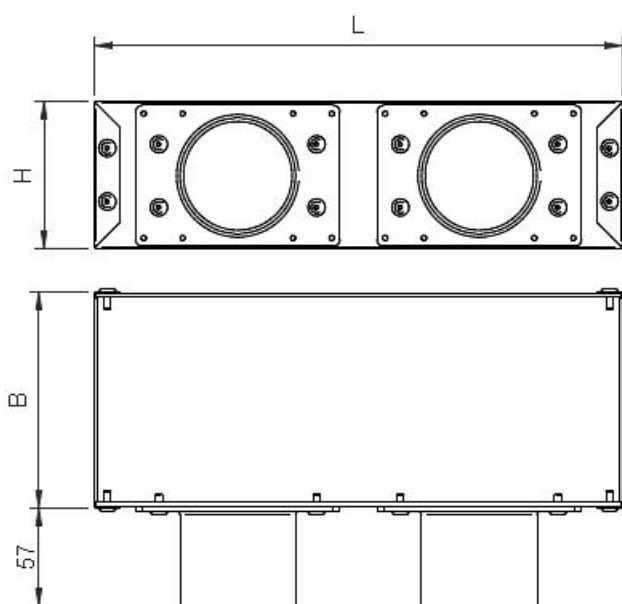

EPL Galvanized steel plenum box with side spigot

Description :

Plenum box in robust galvanized or matt black painted steel, with 63 mm diameter plastic side spigot, designed for a perfect tightness with HTPPE PLUS 63 duct. Suitable for EAGF, EAG, EAL grilles.

Dimensions and price list :

Item normally available from stock

model	dimensions L x B x H	galvanized
		euro
EPL-1263	125x125x85 with 1 connection	76,89 ✓
EPL-263	305x125x85 with 2 connections	102,91 ✓
EPL-363	405x125x85 with 3 connections	128,87 ✓