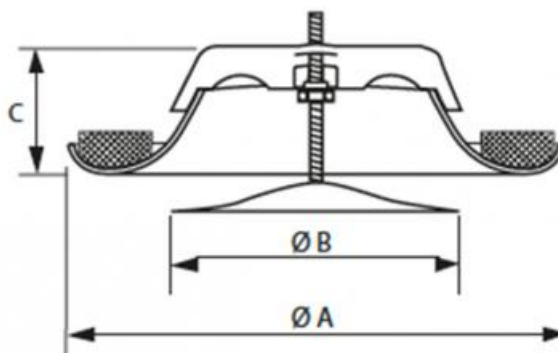

EVVMC - EVVMB Supply steel air valves

Description :

Steel supply air valves painted white, with adjustable central cone.

Characteristics :

Material: steel.

Finish EVVMC: painted white RAL 9010.

Finish EVVMB: painted white RAL 9016.

Installation: by means of non-visible screws.

Use :

Ceiling installation, directly on the duct, for air supply in service rooms, bathrooms and shops.

Dimensions:

Model	A (mm)	B (mm)	C (mm)	D (mm)	E (mm)
EVVMC - EVVMB 80	116	80	38	105	79
EVVMC - EVVMB 100	140	93	38	125	99
EVVMC - EVVMB 125	166	112	45	150	124
EVVMC - EVVMB 150	203	137	50	175	149
EVVMC - EVVMB 160	210	148	50	186	159
EVVMC - EVVMB 200	250	195	56	225	199

Dati di funzionamento:

Model	m³/h	Opening "S" (mm)	Pressure drop (Pa)	dB(A)	
EVVMC - EVVMB 80	60	6	36	23	
		3	45	26	
		0	68	31	
	80	9	45	28	
		6	60	30	
		3	76	34	
	100	0	120	37	
	EVVMC - EVVMB 100	100	12	80	35
			10	50	25
5			90	28	
125		0	180	35	
		10	70	28	
		5	140	34	
150		10	100	33	
		5	200	38	
		6	38	21	
EVVMC - EVVMB 125	130	3	48	24	
		0	70	28	
		-3	100	31	
	160	6	55	27	
		3	75	28	
		0	110	34	
	190	9	70	30	
		6	110	34	
		5	46	22	
EVVMC - EVVMB 150 / 160	160	0	70	24	
		-5	120	30	
		5	70	25	
	190	0	100	28	
		-5	180	35	
		10	55	24	
	220	5	85	28	
		0	130	32	
		-5	180	35	
	250	10	70	27	
		5	130	32	
		0	180	35	
	EVVMC - EVVMB 200	300	10	35	22
			0	65	32
			-5	88	30
350		-10	140	36	
		10	49	26	
		0	100	34	
400		10	55	28	
		0	120	35	