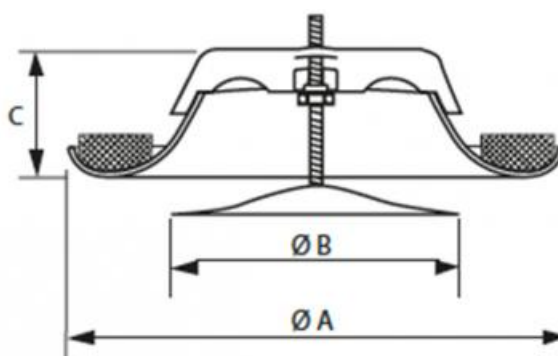

EVVMC - EVVMB Supply steel air valves

Description :

Steel supply air valves painted white, with adjustable central cone.

Characteristics :

Material: steel.

Finish EVVMC: painted white RAL 9010.

Finish EVVMB: painted white RAL 9016.

Installation: by means of non-visible screws.

Use :

Ceiling installation, directly on the duct, for air supply in service rooms, bathrooms and shops.

Dimensions:

Model	A (mm)	B (mm)	C (mm)	D (mm)	E (mm)
EVVMC - EVVMB 80	116	80	38	105	79
EVVMC - EVVMB 100	140	93	38	125	99
EVVMC - EVVMB 125	166	112	45	150	124
EVVMC - EVVMB 150	203	137	50	175	149
EVVMC - EVVMB 160	210	148	50	186	159
EVVMC - EVVMB 200	250	195	56	225	199

Dati di funzionamento:

Model	m³/h	Opening "S" (mm)	Pressure drop (Pa)	dB(A)
EVVMC - EVVMB 80	60	6	36	23
		3	45	26
		0	68	31
	80	9	45	28
		6	60	30
		3	76	34
	100	0	120	37
	12	80	35	
	EVVMC - EVVMB 100	100	10	50
5			90	28
0			180	35
125		10	70	28
		5	140	34
150		10	100	33
5	200	38		
EVVMC - EVVMB 125	130	6	38	21
		3	48	24
		0	70	28
	160	-3	100	31
		6	55	27
		3	75	28
	190	0	110	34
		9	70	30
		6	110	34
EVVMC - EVVMB 150 / 160	160	5	46	22
		0	70	24
		-5	120	30
	190	5	70	25
		0	100	28
		-5	180	35
	220	10	55	24
		5	85	28
		0	130	32
	250	-5	180	35
		10	70	27
		5	130	32
0	180	35		
EVVMC - EVVMB 200	300	10	35	22
		0	65	32
		-5	88	30
	350	-10	140	36
		10	49	26
		0	100	34
	400	10	55	28
		0	120	35