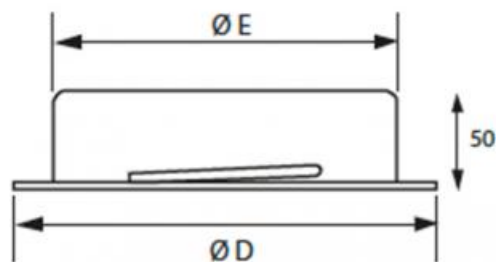

EVVMC - EVVMB Supply steel air valves

Description :

Steel supply air valves painted white, with adjustable central cone.

Characteristics :

Material: steel.

Finish EVVMC: painted white RAL 9010.

Finish EVVMB: painted white RAL 9016.

Installation: by means of non-visible screws.

Use :

Ceiling installation, directly on the duct, for air supply in service rooms, bathrooms and shops.

Dimensions:

Model	A (mm)	B (mm)	C (mm)	D (mm)	E (mm)
EVVMC - EVVMB 80	116	80	38	105	79
EVVMC - EVVMB 100	140	93	38	125	99
EVVMC - EVVMB 125	166	112	45	150	124
EVVMC - EVVMB 150	203	137	50	175	149
EVVMC - EVVMB 160	210	148	50	186	159
EVVMC - EVVMB 200	250	195	56	225	199

Dati di funzionamento:

Model	m³/h	Opening "S" (mm)	Pressure drop (Pa)	dB(A)
EVVMC - EVVMB 80	60	6	36	23
		3	45	26
		0	68	31
	80	9	45	28
		6	60	30
		3	76	34
	100	0	120	37
	12	80	35	
	EVVMC - EVVMB 100	100	10	50
5			90	28
0			180	35
125		10	70	28
		5	140	34
150		10	100	33
5	200	38		
EVVMC - EVVMB 125	130	6	38	21
		3	48	24
		0	70	28
	160	-3	100	31
		6	55	27
		3	75	28
	190	0	110	34
		9	70	30
		6	110	34
EVVMC - EVVMB 150 / 160	160	5	46	22
		0	70	24
		-5	120	30
	190	5	70	25
		0	100	28
		-5	180	35
	220	10	55	24
		5	85	28
		0	130	32
	250	-5	180	35
		10	70	27
		5	130	32
0	180	35		
EVVMC - EVVMB 200	300	10	35	22
		0	65	32
		-5	88	30
	350	-10	140	36
		10	49	26
		0	100	34
	400	10	55	28
		0	120	35