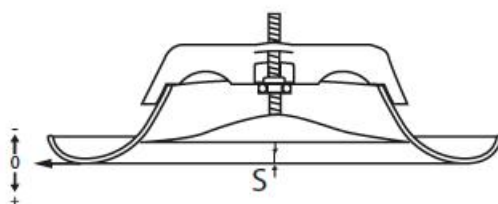

EVVMC - EVVMB Supply steel air valves

Description :

Steel supply air valves painted white, with adjustable central cone.

Characteristics :

Material: steel.

Finish EVVMC: painted white RAL 9010.

Finish EVVMB: painted white RAL 9016.

Installation: by means of non-visible screws.

Use :

Ceiling installation, directly on the duct, for air supply in service rooms, bathrooms and shops.

Dimensions:

Model	A (mm)	B (mm)	C (mm)	D (mm)	E (mm)
EVVMC - EVVMB 80	116	80	38	105	79
EVVMC - EVVMB 100	140	93	38	125	99
EVVMC - EVVMB 125	166	112	45	150	124
EVVMC - EVVMB 150	203	137	50	175	149
EVVMC - EVVMB 160	210	148	50	186	159
EVVMC - EVVMB 200	250	195	56	225	199

Dati di funzionamento:

Model	m³/h	Opening "S" (mm)	Pressure drop (Pa)	dB(A)
EVVMC - EVVMB 80	60	6	36	23
		3	45	26
		0	68	31
	80	9	45	28
		6	60	30
		3	76	34
	100	0	120	37
	12	80	35	
	EVVMC - EVVMB 100	100	10	50
5			90	28
0			180	35
125		10	70	28
		5	140	34
150		10	100	33
5	200	38		
EVVMC - EVVMB 125	130	6	38	21
		3	48	24
		0	70	28
	160	-3	100	31
		6	55	27
		3	75	28
	190	0	110	34
		9	70	30
		6	110	34
EVVMC - EVVMB 150 / 160	160	5	46	22
		0	70	24
		-5	120	30
	190	5	70	25
		0	100	28
		-5	180	35
	220	10	55	24
		5	85	28
		0	130	32
	250	-5	180	35
		10	70	27
		5	130	32
0	180	35		
EVVMC - EVVMB 200	300	10	35	22
		0	65	32
		-5	88	30
	350	-10	140	36
		10	49	26
		0	100	34
	400	10	55	28
		0	120	35