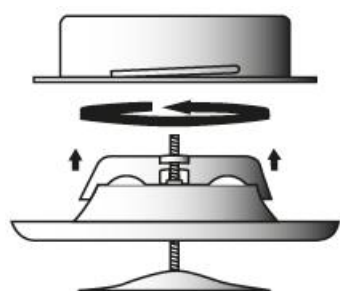

EVVMC - EVVMB Supply steel air valves

Description :

Steel supply air valves painted white, with adjustable central cone.

Characteristics :

Material: steel.

Finish EVVMC: painted white RAL 9010.

Finish EVVMB: painted white RAL 9016.

Installation: by means of non-visible screws.

Use :

Ceiling installation, directly on the duct, for air supply in service rooms, bathrooms and shops.

Dimensions:

Model	A (mm)	B (mm)	C (mm)	D (mm)	E (mm)
EVVMC - EVVMB 80	116	80	38	105	79
EVVMC - EVVMB 100	140	93	38	125	99
EVVMC - EVVMB 125	166	112	45	150	124
EVVMC - EVVMB 150	203	137	50	175	149
EVVMC - EVVMB 160	210	148	50	186	159
EVVMC - EVVMB 200	250	195	56	225	199

Dati di funzionamento:

Model	m³/h	Opening "S" (mm)	Pressure drop (Pa)	dB(A)
EVVMC - EVVMB 80	60	6	36	23
		3	45	26
		0	68	31
	80	9	45	28
		6	60	30
		3	76	34
	100	0	120	37
	12	80	35	
	EVVMC - EVVMB 100	100	10	50
5			90	28
0			180	35
125		10	70	28
		5	140	34
150		10	100	33
5	200	38		
EVVMC - EVVMB 125	130	6	38	21
		3	48	24
		0	70	28
	160	-3	100	31
		6	55	27
		3	75	28
	190	0	110	34
		9	70	30
		6	110	34
EVVMC - EVVMB 150 / 160	160	5	46	22
		0	70	24
		-5	120	30
	190	5	70	25
		0	100	28
		-5	180	35
	220	10	55	24
		5	85	28
		0	130	32
	250	-5	180	35
		10	70	27
		5	130	32
0	180	35		
EVVMC - EVVMB 200	300	10	35	22
		0	65	32
		-5	88	30
	350	-10	140	36
		10	49	26
		0	100	34
	400	10	55	28
		0	120	35