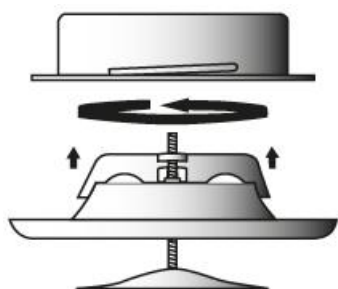

EVVMC - EVVMB Supply steel air valves

Description :

Steel supply air valves painted white, with adjustable central cone.

Characteristics :

Material: steel.

Finish EVVMC: painted white RAL 9010.

Finish EVVMB: painted white RAL 9016.

Installation: by means of non-visible screws.

Use :

Ceiling installation, directly on the duct, for air supply in service rooms, bathrooms and shops.

Dimensions:

Model	A (mm)	B (mm)	C (mm)	D (mm)	E (mm)
EVVMC - EVVMB 80	116	80	38	105	79
EVVMC - EVVMB 100	140	93	38	125	99
EVVMC - EVVMB 125	166	112	45	150	124
EVVMC - EVVMB 150	203	137	50	175	149
EVVMC - EVVMB 160	210	148	50	186	159
EVVMC - EVVMB 200	250	195	56	225	199

Dati di funzionamento:

Model	m³/h	Opening "S" (mm)	Pressure drop (Pa)	dB(A)	
EVVMC - EVVMB 80	60	6	36	23	
		3	45	26	
		0	68	31	
	80	9	45	28	
		6	60	30	
		3	76	34	
	100	0	120	37	
	EVVMC - EVVMB 100	100	12	80	35
			10	50	25
5			90	28	
125		0	180	35	
		10	70	28	
		5	140	34	
150		10	100	33	
		5	200	38	
		6	38	21	
EVVMC - EVVMB 125	130	3	48	24	
		0	70	28	
		-3	100	31	
	160	6	55	27	
		3	75	28	
		0	110	34	
	190	9	70	30	
		6	110	34	
		5	46	22	
EVVMC - EVVMB 150 / 160	160	0	70	24	
		-5	120	30	
		5	70	25	
	190	0	100	28	
		-5	180	35	
		10	55	24	
	220	5	85	28	
		0	130	32	
		-5	180	35	
	250	10	70	27	
		5	130	32	
		0	180	35	
	EVVMC - EVVMB 200	300	10	35	22
			0	65	32
			-5	88	30
350		-10	140	36	
		10	49	26	
		0	100	34	
400		10	55	28	
		0	120	35	