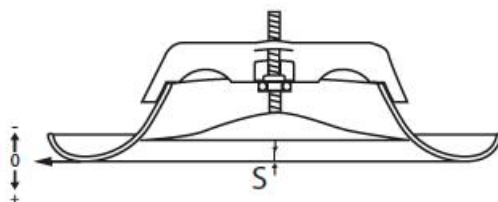

EVVMC - EVVMB Supply steel air valves

Description :

Steel supply air valves painted white, with adjustable central cone.

Characteristics :

Material: steel.

Finish EVVMC: painted white RAL 9010.

Finish EVVMB: painted white RAL 9016.

Installation: by means of non-visible screws.

Use :

Ceiling installation, directly on the duct, for air supply in service rooms, bathrooms and shops.

Dimensions:

Model	A (mm)	B (mm)	C (mm)	D (mm)	E (mm)
EVVMC - EVVMB 80	116	80	38	105	79
EVVMC - EVVMB 100	140	93	38	125	99
EVVMC - EVVMB 125	166	112	45	150	124
EVVMC - EVVMB 150	203	137	50	175	149
EVVMC - EVVMB 160	210	148	50	186	159
EVVMC - EVVMB 200	250	195	56	225	199

Dati di funzionamento:

Model	m³/h	Opening "S" (mm)	Pressure drop (Pa)	dB(A)	
EVVMC - EVVMB 80	60	6	36	23	
		3	45	26	
		0	68	31	
	80	9	45	28	
		6	60	30	
		3	76	34	
	100	0	120	37	
	EVVMC - EVVMB 100	100	12	80	35
			10	50	25
5			90	28	
125		0	180	35	
		10	70	28	
		5	140	34	
150		10	100	33	
		5	200	38	
		6	38	21	
EVVMC - EVVMB 125	130	3	48	24	
		0	70	28	
		-3	100	31	
	160	6	55	27	
		3	75	28	
		0	110	34	
	190	9	70	30	
		6	110	34	
		5	46	22	
EVVMC - EVVMB 150 / 160	160	0	70	24	
		-5	120	30	
		5	70	25	
	190	0	100	28	
		-5	180	35	
		10	55	24	
	220	5	85	28	
		0	130	32	
		-5	180	35	
	250	10	70	27	
		5	130	32	
		0	180	35	
	EVVMC - EVVMB 200	300	10	35	22
			0	65	32
			-5	88	30
350		-10	140	36	
		10	49	26	
		0	100	34	
400		10	55	28	
		0	120	35	