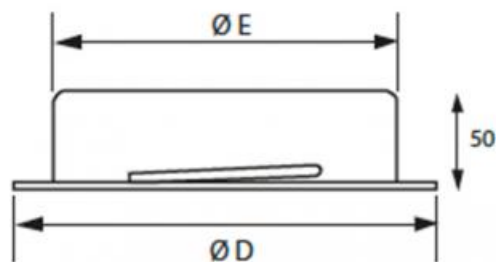

EVVMC - EVVMB Supply steel air valves

Description :

Steel supply air valves painted white, with adjustable central cone.

Characteristics :

Material: steel.

Finish EVVMC: painted white RAL 9010.

Finish EVVMB: painted white RAL 9016.

Installation: by means of non-visible screws.

Use :

Ceiling installation, directly on the duct, for air supply in service rooms, bathrooms and shops.

Dimensions:

Model	A (mm)	B (mm)	C (mm)	D (mm)	E (mm)
EVVMC - EVVMB 80	116	80	38	105	79
EVVMC - EVVMB 100	140	93	38	125	99
EVVMC - EVVMB 125	166	112	45	150	124
EVVMC - EVVMB 150	203	137	50	175	149
EVVMC - EVVMB 160	210	148	50	186	159
EVVMC - EVVMB 200	250	195	56	225	199

Dati di funzionamento:

Model	m³/h	Opening "S" (mm)	Pressure drop (Pa)	dB(A)	
EVVMC - EVVMB 80	60	6	36	23	
		3	45	26	
		0	68	31	
	80	9	45	28	
		6	60	30	
		3	76	34	
	100	0	120	37	
	EVVMC - EVVMB 100	100	12	80	35
			10	50	25
5			90	28	
125		0	180	35	
		10	70	28	
		5	140	34	
150		10	100	33	
		5	200	38	
		6	38	21	
EVVMC - EVVMB 125	130	3	48	24	
		0	70	28	
		-3	100	31	
	160	6	55	27	
		3	75	28	
		0	110	34	
	190	9	70	30	
		6	110	34	
		5	46	22	
EVVMC - EVVMB 150 / 160	160	0	70	24	
		-5	120	30	
		5	70	25	
	190	0	100	28	
		-5	180	35	
		10	55	24	
	220	5	85	28	
		0	130	32	
		-5	180	35	
	250	10	70	27	
		5	130	32	
		0	180	35	
	EVVMC - EVVMB 200	300	10	35	22
			0	65	32
			-5	88	30
350		-10	140	36	
		10	49	26	
		0	100	34	
400		10	55	28	
		0	120	35	