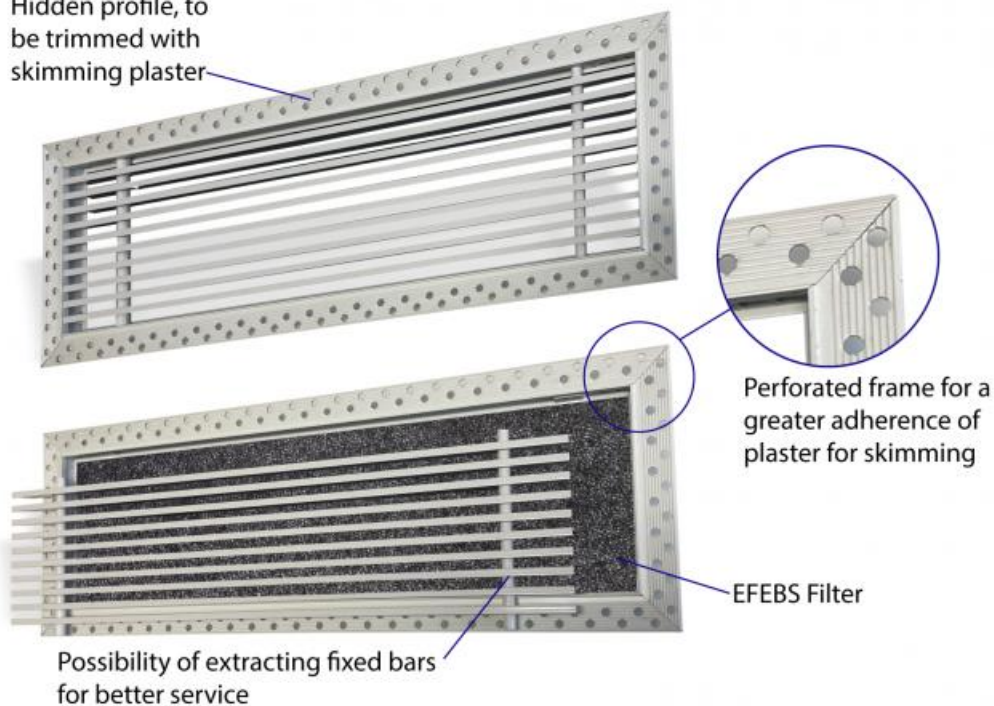

Pa: pressure drop in Pascal

L1 (m): data referring to a terminal throw velocity Vt = 0.25 m/s and with a temperature differential of 10/12°C in ceiling insallation (not higher than 3 m); for longer distances, it needs to correct the throw multiplying it by 0,7.

Construction details

Hidden profile, to be trimmed with skimming plaster

EFEBS air intake filter

6 mm thick rigid polyurethane air intake filter without frame.

Physical properties	Measure	Standard	Result
Porosity	ppi - pores per inch		15-25
Density	kg/m ³	ISO 845	55
Compression resistance	kPa at 25% compression (20°C)	ASTM D1564 70	
Ultimate elongation	%	ISO 1798	35
Tensile strength	kPa	ISO 1798	200
Tear strength	Nm/cm	ASTM D1564 15	
Flame behaviour			NFR