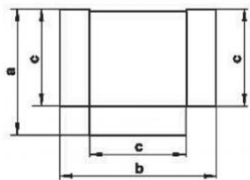

TEEP R 90° TEE in PVC

Dimensions and price list

Item normally available
from stock

model	dimensions mm	euro
737	120 x 60	9,87 ✓
838	204 x 60	19,53 ✓