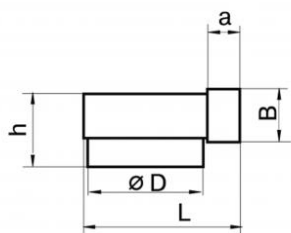

## RQT 90° square/round connection in PVC

Dimensions are expressed in mm

Item normally available  
from stock

model	dim. B	Ø D	dim. L	dim. a	dim. h	euro
RQT 721	60x120	100	140	30	87	▼
RQT 822	60x204	122	164	30	92	▼
RQT 823	60x204	150	188	30	92	▼