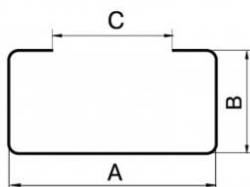

SFT Fixing bracket in PVC

Dimensions are expressed in mm

Item normally available
from stock

model	dimension A	dimension B	dimension C	euro
SFT 76	126	64	86	▼
SFT 86	209	65	169	▼