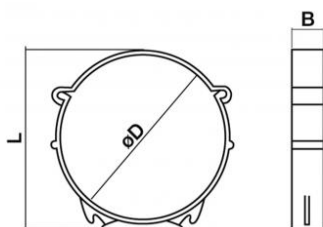

SP Fixing bracket in PVC

Dimensions are expressed in mm

Item normally available
from stock

model	Ø D	dimension L	dimension B	euro
SP 16	103	113	20	✓
SP 26	128	138	20	✓
SP 36	153	163	20	✓