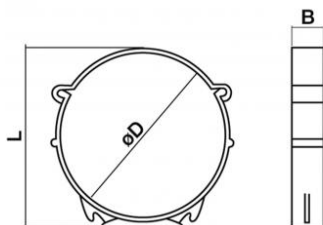

## SP Fixing bracket in PVC

Dimensions are expressed in mm

Item normally available  
from stock

model	Ø D	dimension L	dimension B	euro
SP 16	103	113	20	✓
SP 26	128	138	20	✓
SP 36	153	163	20	✓