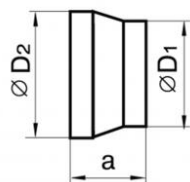

## RP Reducer in PVC

Dimensions are expressed in mm

Item normally available  
from stock

model	dimension a	$\varnothing D1$	$\varnothing D2$	euro
RP 211	60	100	125	▼
RP 312	60	125	150	▼