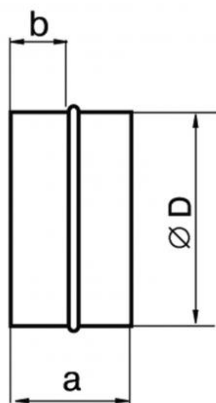

MM Male connector in PVC

Dimensions are expressed in mm

Item normally available
from stock

model	dimension a	dimension b	dimension D	euro
MM 111	62	30	100	✓
MM 212	62	30	125	✓
MM 313	62	30	150	✓