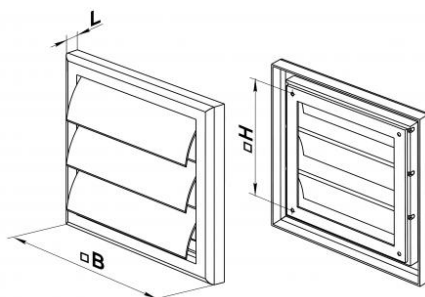

Description:

Decoration of supply and exhaust vents of public residential and industrial ventilation systems.