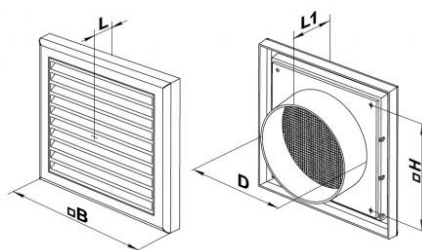

## EMV VS Grille with circular connector

### Material:

White plastic.

### Dimensions and price list:

Dimensions are expressed in mm

Item normally available  
from stock

model	B	H	L	L1	D	Effective section m <sup>2</sup>	euro
EMV 100 VS	154	110	15	45	100	0,0040	▼
EMV 120 VS	186	142	15	45	125	0,0083	▼