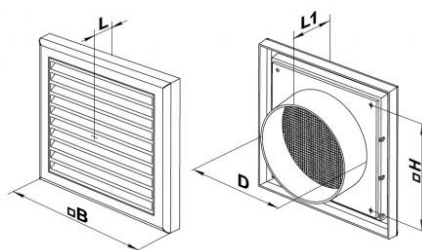

EMV VS Grille with circular connector

Description:

Decoration of supply and exhaust vents of public, residential and industrial ventilation system.

Material:

White plastic.

Use:

Wall or ceiling mounting.

Dimensions and price list:

Dimensions are expressed in mm

model	B	H	L	L1	D	Effective section m ²	euro
EMV 100 VS	154	110	15	45	100	0,0040	▼
EMV 120 VS	186	142	15	45	125	0,0083	▼

Item normally available
from stock