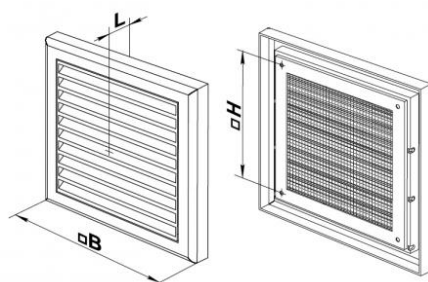

EMV S Flat grille

Description:

Decoration of supply and exhaust vents of public, residential and industrial ventilation system.

Material:

White plastic

Use:

Wall or ceiling mounting.

Dimensions and price list

Dimensions are expressed in mm

Item normally available from stock

model	B	H	L	Effective section m ²	euro
EMV 100 S	154	110	15	0,0067	∨
EMV 120 S	187	142	15	0,0080	∨
EMV 150 S	204	179	16	0,0092	∨
EMV 250 S	250	214	14	0,0200	∨