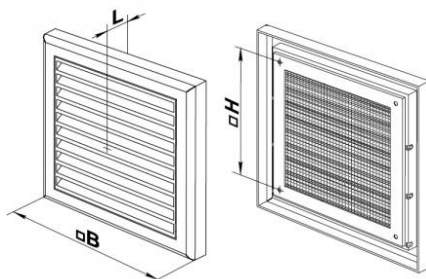

EMV S Flat grille

Description:

Decoration of supply and exhaust vents of public, residential and industrial ventilation system.

Material:

White plastic

Use:

Wall or ceiling mounting.

Dimensions and price list

Dimensions are expressed in mm

Item normally available from stock

model	B	H	L	Effective section m ²	euro
EMV 100 S	154	110	15	0,0067	∨
EMV 120 S	187	142	15	0,0080	∨
EMV 150 S	204	179	16	0,0092	∨
EMV 250 S	250	214	14	0,0200	∨