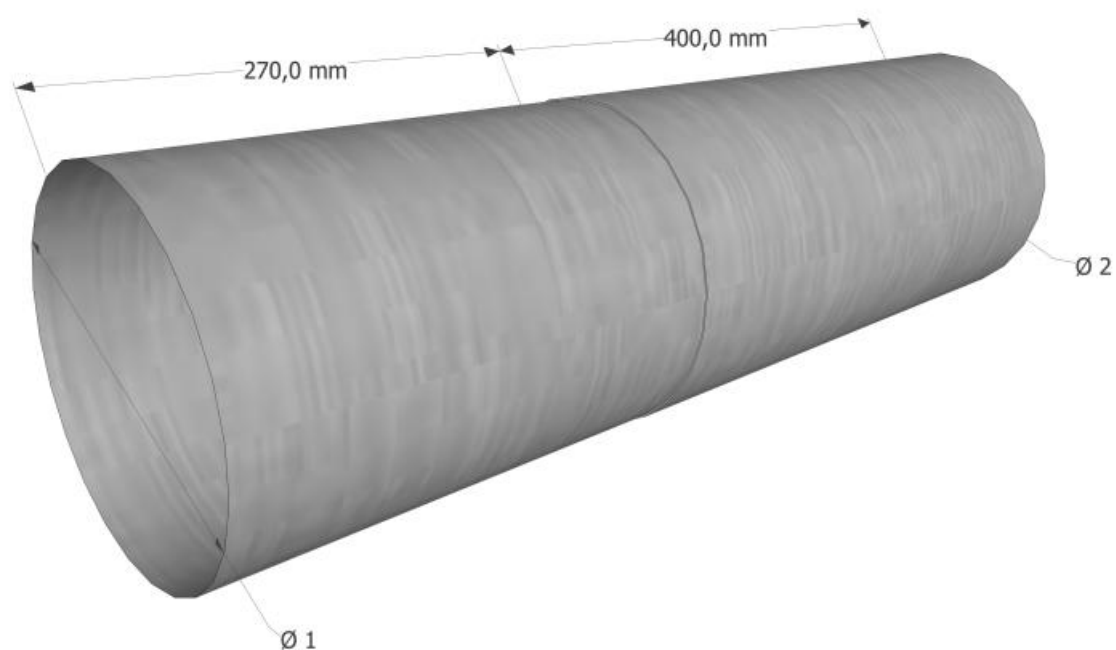

EATM Telescopic duct

Description :

Telescopic duct for wall installation, made of galvanized steel, ideal to be installed along with EAG-AL and EAG-INOX grilles.

Dimension and price list

Item normally available from stock			
model	Ø 1 mm	Ø 2 mm	euro
EATM-125	125	128	▼
EATM-160	160	163	▼
EATM-200	200	203	▼