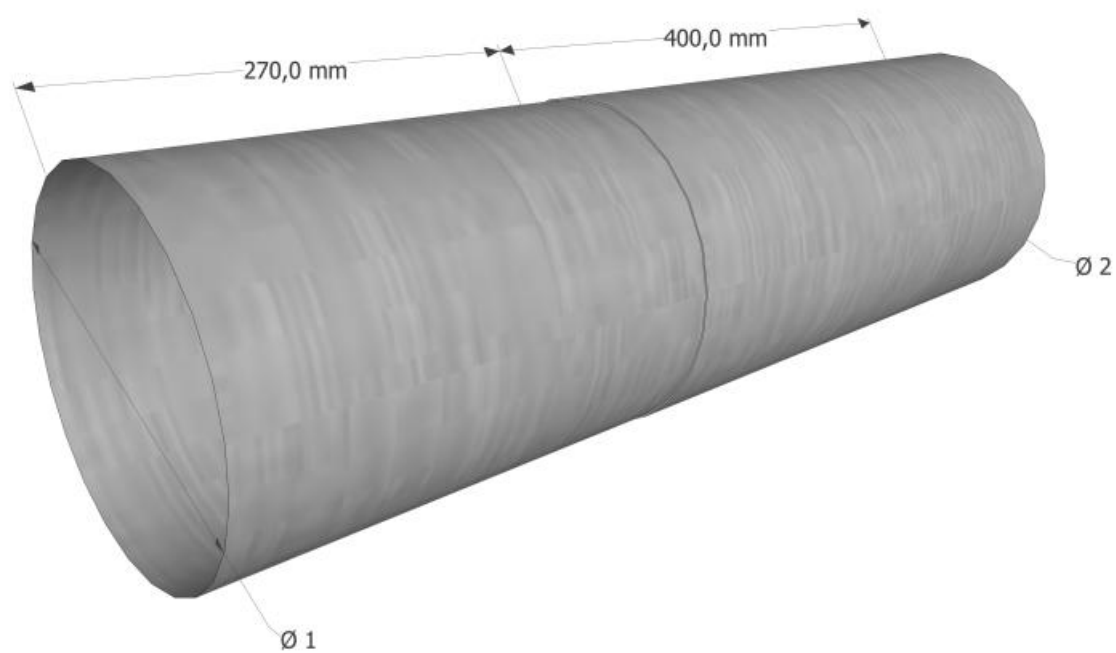

## EATM Telescopic duct

### Description :

Telescopic duct for wall installation, made of galvanized steel, ideal to be installed along with EAG-AL and EAG-INOX grilles.

### Dimension and price list

Item normally available from stock			
model	Ø 1 mm	Ø 2 mm	euro
EATM-125	125	128	▼
EATM-160	160	163	▼
EATM-200	200	203	▼