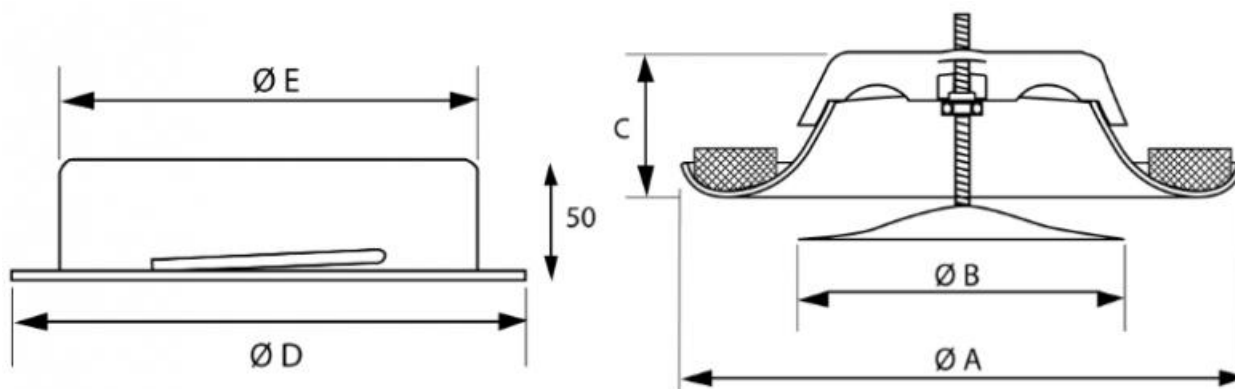

EVVMC - EVVMB Supply steel air valves

Description

Steel supply air valves painted white, with adjustable central cone.

Characteristics

Material: steel.
 Finish EVVMC: painted white RAL 9010.
 Finish EVVMB: painted white RAL 9016.
 Installation: by means of non-visible screws.

Use

Ceiling installation, directly on the duct, for air supply in service rooms, bathrooms and shops.

Dimensions:

Model	A (mm)	B (mm)	C (mm)	D (mm)	E (mm)
EVVMC - EVVMB 80	116	80	38	105	79
EVVMC - EVVMB 100	140	93	38	125	99
EVVMC - EVVMB 125	166	112	45	150	124
EVVMC - EVVMB 150	203	137	50	175	149
EVVMC - EVVMB 160	210	148	50	186	159
EVVMC - EVVMB 200	250	195	56	225	199

Operating data:

Vk: effective speed (m/s)

m³/h: flow rate

Pa: pressure drops in Pascal

L(m): air throw in metres calculated on ceiling installation, terminal velocity 0.25 m/s

dB(A): noise level

Model	m³/h	Opening "S" (mm)	Pressure drop (Pa)	dB(A)	
EVVMC - EVVMB 80	60	6	36	23	
		3	45	26	
		0	68	31	
	80	9	45	28	
		6	60	30	
		3	76	34	
	100	0	120	37	
	EVVMC - EVVMB 100	100	12	80	35
			10	50	25
			5	90	28
		125	0	180	35
			10	70	28
5			140	34	
150			100	33	
200	5	200	38		
EVVMC - EVVMB 125	130	6	38	21	
		3	48	24	
		0	70	28	
		-3	100	31	
	160	6	55	27	
		3	75	28	
		0	110	34	
	190	9	70	30	
		6	110	34	
	EVVMC - EVVMB 150 / 160	160	5	46	22
			0	70	24
			-5	120	30
190		5	70	25	
		0	100	28	
		-5	180	35	
220		10	55	24	
		5	85	28	
		0	130	32	
250		-5	180	35	
		10	70	27	
		5	130	32	
EVVMC - EVVMB 200		300	0	180	35
			10	35	22
			0	65	32
	-5		88	30	
	350	-10	140	36	
		10	49	26	
		0	100	34	
	400	10	55	28	
		0	120	35	