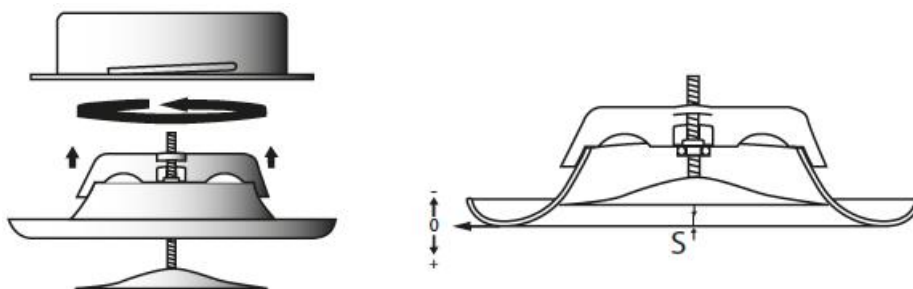

EVVMC - EVVMB Supply steel air valves

Description

Steel supply air valves painted white, with adjustable central cone.

Characteristics

Material: steel.
 Finish EVVMC: painted white RAL 9010.
 Finish EVVMB: painted white RAL 9016.
 Installation: by means of non-visible screws.

Use

Ceiling installation, directly on the duct, for air supply in service rooms, bathrooms and shops.

Dimensions:

Model	A (mm)	B (mm)	C (mm)	D (mm)	E (mm)
EVVMC - EVVMB 80	116	80	38	105	79
EVVMC - EVVMB 100	140	93	38	125	99
EVVMC - EVVMB 125	166	112	45	150	124
EVVMC - EVVMB 150	203	137	50	175	149
EVVMC - EVVMB 160	210	148	50	186	159
EVVMC - EVVMB 200	250	195	56	225	199

Operating data:

Vk: effective speed (m/s)

m³/h: flow rate

Pa: pressure drops in Pascal

L(m): air throw in metres calculated on ceiling installation, terminal velocity 0.25 m/s

dB(A): noise level

Model	m³/h	Opening "S" (mm)	Pressure drop (Pa)	dB(A)	
EVVMC - EVVMB 80	60	6	36	23	
		3	45	26	
		0	68	31	
	80	9	45	28	
		6	60	30	
		3	76	34	
	100	0	120	37	
	EVVMC - EVVMB 100	100	12	80	35
			10	50	25
			5	90	28
		125	0	180	35
			10	70	28
5			140	34	
150			100	33	
200	5	200	38		
EVVMC - EVVMB 125	130	6	38	21	
		3	48	24	
		0	70	28	
		-3	100	31	
	160	6	55	27	
		3	75	28	
		0	110	34	
	190	9	70	30	
		6	110	34	
	EVVMC - EVVMB 150 / 160	160	5	46	22
			0	70	24
			-5	120	30
190		5	70	25	
		0	100	28	
		-5	180	35	
220		10	55	24	
		5	85	28	
		0	130	32	
250		-5	180	35	
		10	70	27	
		5	130	32	
EVVMC - EVVMB 200		300	0	180	35
			10	35	22
			0	65	32
	-5		88	30	
	350	-10	140	36	
		10	49	26	
		0	100	34	
	400	10	55	28	
		0	120	35	