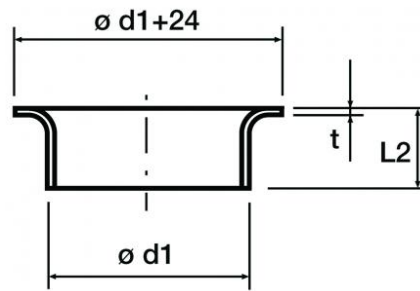

## Description

Moulded flange connector.

## Characteristics

Sheet thickness:  
 - diameters 80-300 mm  $t = 0,6$  mm;  
 - diameter 315 mm  $t = 0,7$  mm.

## On demand

Manicotti cartellati maggiori del  $\varnothing 315$  mm.

## Dimensions and price list

Dimensions are expressed in mm.

Item normally available from stock			
modello d1	L2	manicotto cartellato MC	manicotto cartellato con guarnizione a tenuta MCG
		euro	euro
80	42	✓	✓
100	60	✓	✓
125	50	✓	✓
140	50	✓	✓
150	45	✓	✓
160	45	✓	✓
180	45	✓	✓
200	45	✓	✓
250	45	✓	✓
280	60	✓	✓
300	60	✓	✓
315	60	✓	✓