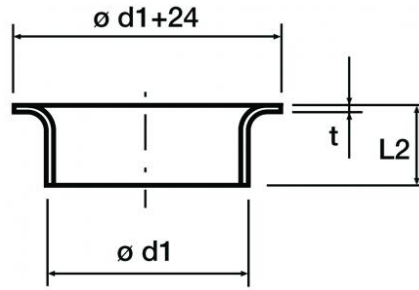

## Description

Moulded flange connector.

## Characteristics

Sheet thickness:  
 - diameters 80-300 mm  $t = 0,6$  mm;  
 - diameter 315 mm  $t = 0,7$  mm.

## On demand

Manicotti cartellati maggiori del  $\varnothing 315$  mm.

## Dimensions and price list

Dimensions are expressed in mm.

Item normally available from stock			
modello d1	L2	manicotto cartellato MC	manicotto cartellato con guarnizione a tenuta MCG
		euro	euro
80	42	✓	✓
100	60	✓	✓
125	50	✓	✓
140	50	✓	✓
150	45	✓	✓
160	45	✓	✓
180	45	✓	✓
200	45	✓	✓
250	45	✓	✓
280	60	✓	✓
300	60	✓	✓
315	60	✓	✓