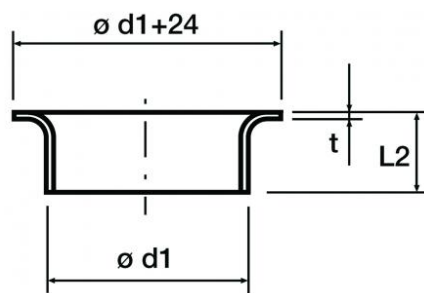

MC Coupling

Description

Moulded flange connector.

Characteristics

Sheet thickness:
 - diameters 80-300 mm $t = 0,6$ mm;
 - diameter 315 mm $t = 0,7$ mm.

On demand

Manicotti cartellati maggiori del $\varnothing 315$ mm.

Dimensions and price list

Dimensions are expressed in mm.

Item normally available from stock			
modello d1	L2	manicotto cartellato MC	manicotto cartellato con guarnizione a tenuta MCG
		euro	euro
80	42	✓	✓
100	60	✓	✓
125	50	✓	✓
140	50	✓	✓
150	45	✓	✓
160	45	✓	✓
180	45	✓	✓
200	45	✓	✓
250	45	✓	✓
280	60	✓	✓
300	60	✓	✓
315	60	✓	✓