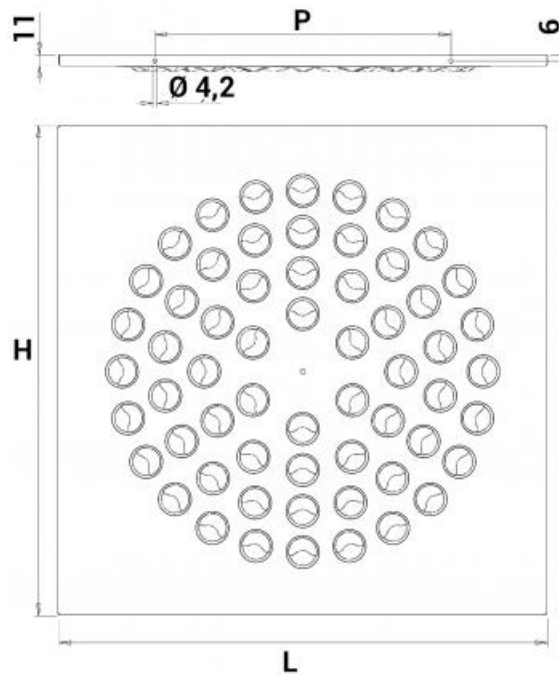

## Use

High induction multi-nozzle diffusers suitable for installation in rooms with a height between 2.5 and 4 m, both in heating and cooling mode.

## Dimensions

all dimensions are expressed in mm

model	L	H	P
400	395	395	200
500	495	495	300
600	595	595	400

## Plenum dimensions

plenum model	Compatible air diffuser type	External dimensions L1 x H1	Ø d	P1	P2	C	E
400	EDQMC 400	392x392	198	200	300	360	50
500	EDQMC 500	492x492	198	200	300	460	50
600	EDQMC 600	592x592	248	200	350	560	50