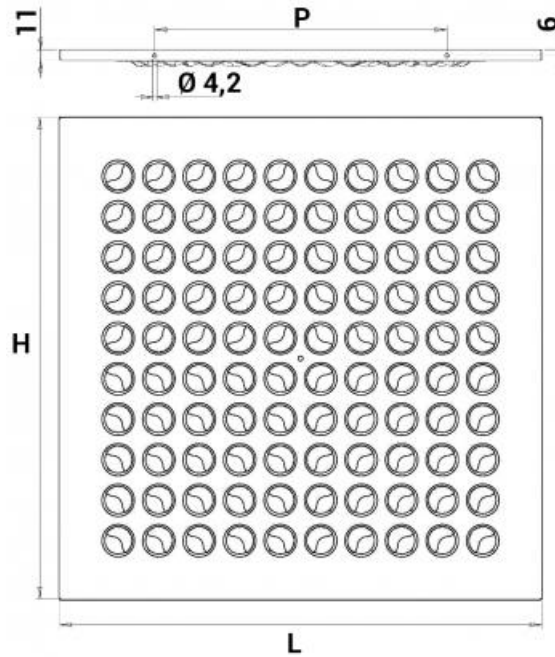

On request

Painting of panel only (not the white nozzles) in different RAL colours (price on request).

Dimensions

all dimensions are expressed in mm

model	L	H	P
400	395	395	200
500	495	495	300
600	595	595	400

Operating data

Vk: effective speed (m/s)

m³/h: flow rate

Pa: pressure drops in Pascal

L(m): air throw in metres referring to diffuser installed with Plenum + equaliser and open damper, terminal velocity 0.25 m/s

Plenum dimensions

plenum model	Compatible air diffuser type	External dimensions L1 x H1	Ø d	P1	P2	C	E
400	EDQMQ 400	392x392	198	200	300	360	50
500	EDQMQ 500	492x492	198	200	300	460	50
600	EDQMQ 600	592x592	248	200	350	560	50