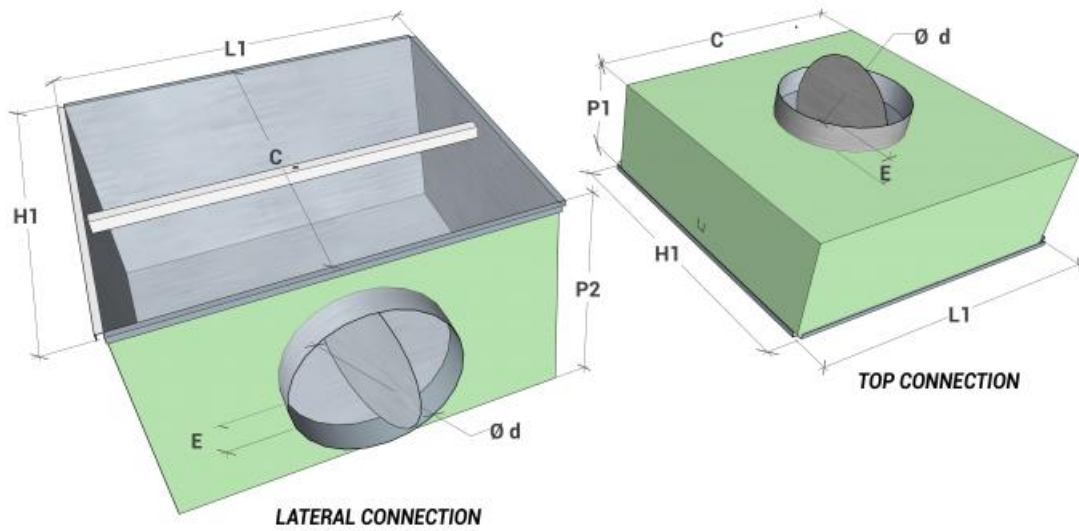

plenum model	Compatible air diffuser type	External dimensions L1 x H1	Ø d	P1	P2	C	E
400	EDQMQ 400	392x392	198	200	300	360	50
500	EDQMQ 500	492x492	198	200	300	460	50
600	EDQMQ 600	592x592	248	200	350	560	50

Price list

model	400	500	600
EDQMQ	euro	euro	euro
	▼	▼	▼

Price list for plenum with lateral connection

Plenum with top connection, price on request

Item normally available from stock				
Model	Description	400	500	600
EPZ-EDE	Galvanised plenum with damper and fixing bracket	euro	euro	euro
EPZ-EDE-EQ	Galvanised plenum with damper, fixing bracket and equaliser	▼	▼	▼
EPI-EDE	INSULATED galvanised plenum with damper and fixing bracket	▼	▼	▼
EPI-EDE-EQ	INSULATED galvanised plenum with damper, fixing bracket and equaliser	▼	▼	▼
	SCREW AND CAP		▼