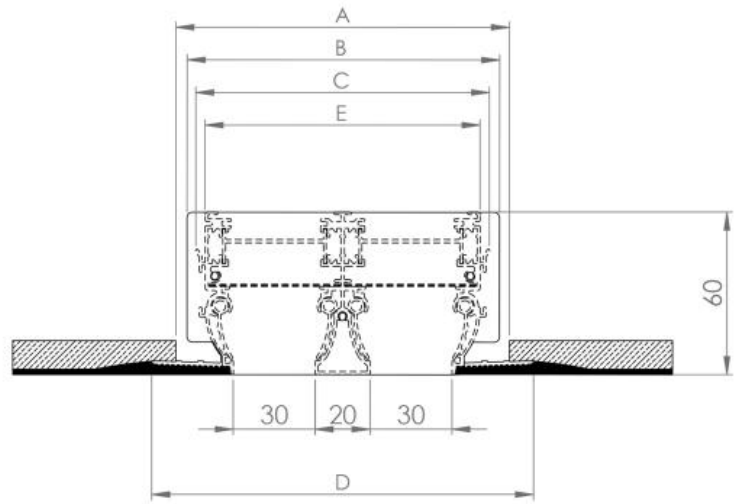

Possible dimensions in one piece:  
- Minimum length 300 mm;  
- Maximum length 2000 mm;

## EDSH - EDLSB one slot dimensions

**EDLS-FA 1 slot 20 mm**  
**EDLSB-FA 1 slot 20 mm**

**EDLS-FB 1 slot 30 mm**  
**EDLSB-FB 1 slot 30 mm**

All dimensions are expressed in mm

Slot	L	A	B	C	E	D	number of fixing brackets
20 mm slot	800	60	55	48	41	80	2
	1000						2
	1200						2
	1500						2
	2000						2
30 mm slot	800	70	65	58	51	90	2
	1000						2
	1200						2
	1500						2
	2000						2

## EDLS - EDLSB two slot dimensions

**EDLS-FA 2 slots 20 mm**  
**EDLSB-FA 2 slots 20 mm**

**EDLS-FB 2 slots 30 mm**  
**EDLSB-FB 2 slots 30 mm**

Two slots	L	A	B	C	D	E	number of fixing brackets
20 mm slots	800	100	95	88	120	81	2
	1000						2
	1200						2
	1500						2
	2000						2
30 mm slots	800	120	115	108	140	101	2
	1000						2
	1200						2
	1500						2
	2000						2