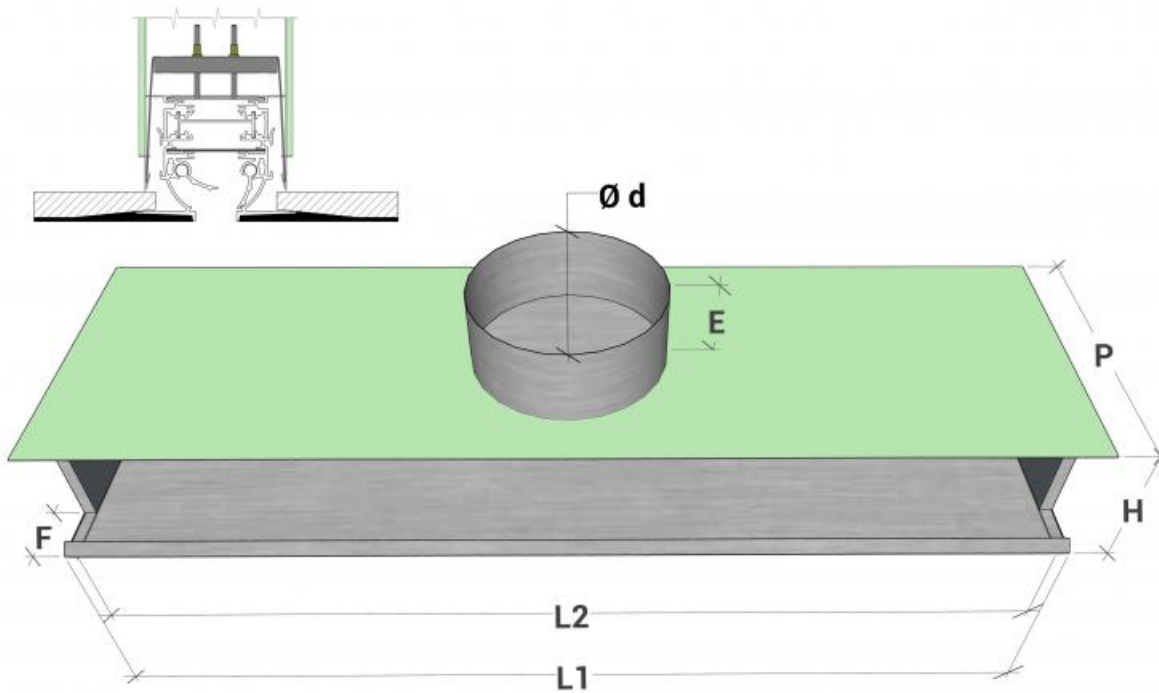

1 SLOT	L	Plenum dimensions							
		L1	L2	No. of connections	Ø d	P	H	E	F
20 mm slot	800	800	770	1	145	240	60	80	56
	1000	1000	970	1					
	1200	1200	1170	2					
	1500	1500	1470	2					
	2000	2000	1970	2					
30 mm slot	800	800	770	1	145	240	70	80	56
	1000	1000	970	1					
	1200	1200	1170	2					
	1500	1500	1470	2					
	2000	2000	1970	2					

2 SLOTS	L	Plenum dimensions							
		L1	L2	No. of connections	Ø d	P	H	E	F
20 mm slot	800	800	770	2	145	300	100	80	56
	1000	1000	970	2					
	1200	1200	1170	2					
	1500	1500	1470	2					
	2000	2000	1970	2					
20 mm slot	800	800	770	2	198	300	120	80	56
	1000	1000	970	2					
	1200	1200	1170	2					
	1500	1500	1470	2					
	2000	2000	1970	2					

3 SLOTS	L	Plenum dimensions							
		L1	L2	No. of connections	Ø d	P	H	E	F
20 mm slot	800	800	770	2	198	300	140	80	56
	1000	1000	970	2					
	1200	1200	1170	2					
	1500	1500	1470	2					
	2000	2000	1970	2					
30 mm slot	800	800	770	2	198	300	160	80	56
	1000	1000	970	2					
	1200	1200	1170	2					
	1500	1500	1470	2					
	2000	2000	1970	2					

Price list for EDLS-FA - 1 slot - black RAL9005 - 20 mm slot

Item normally available from stock