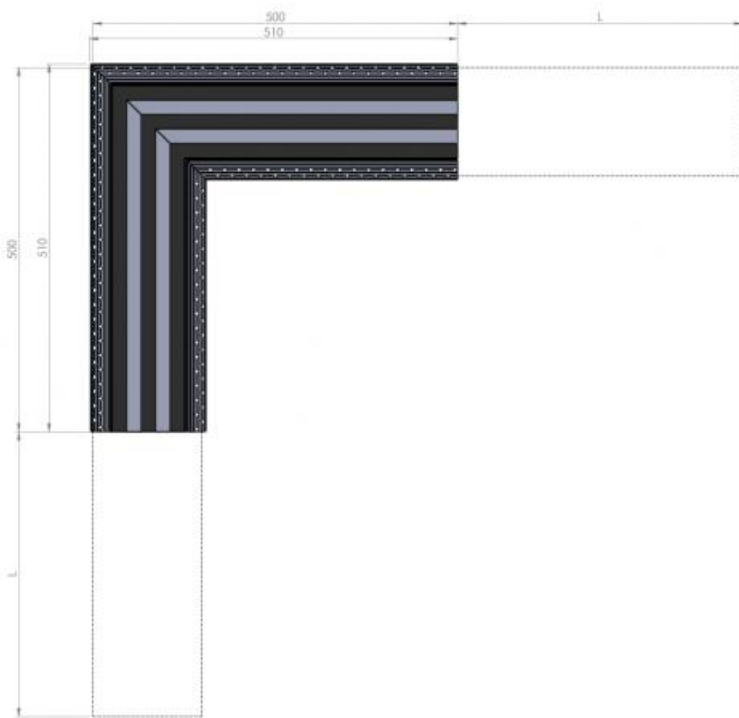

## Corner connection

Aesthetic connecting element between the two linear diffuser lines with a  $90^\circ$  angle and 500 mm length on each side. It has no ventilation features.

All measurements are expressed in mm.