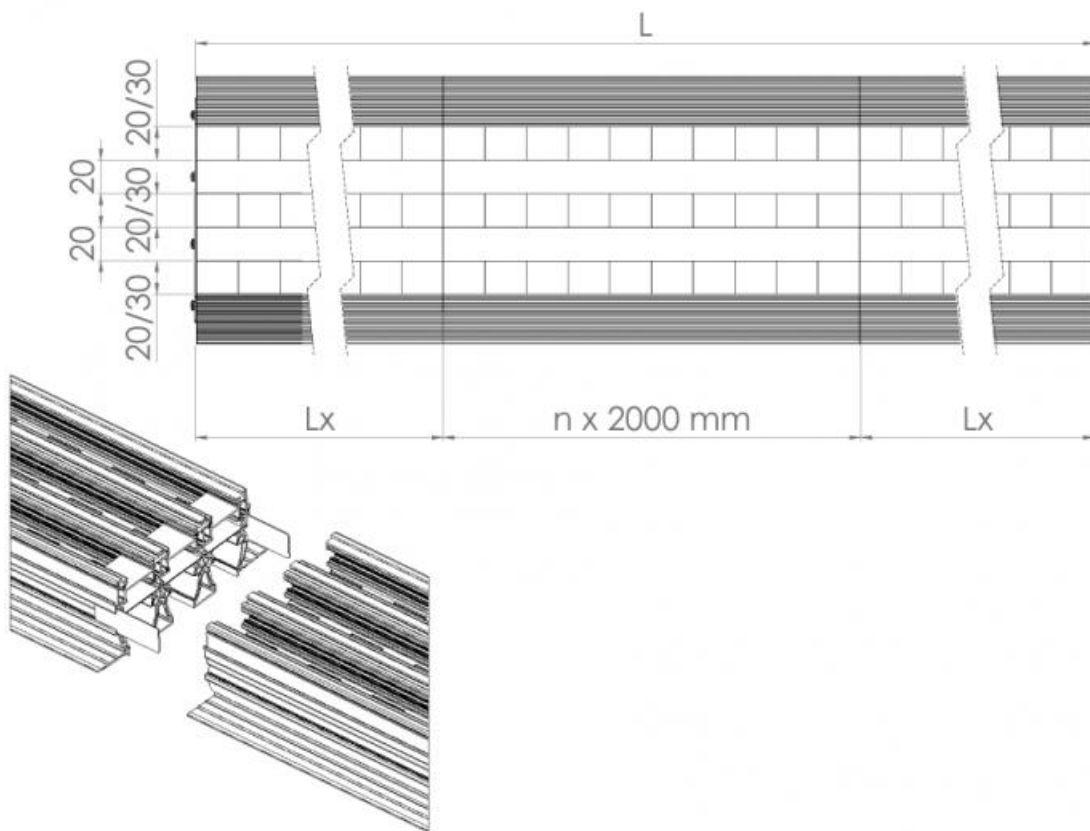

Air throw characteristics