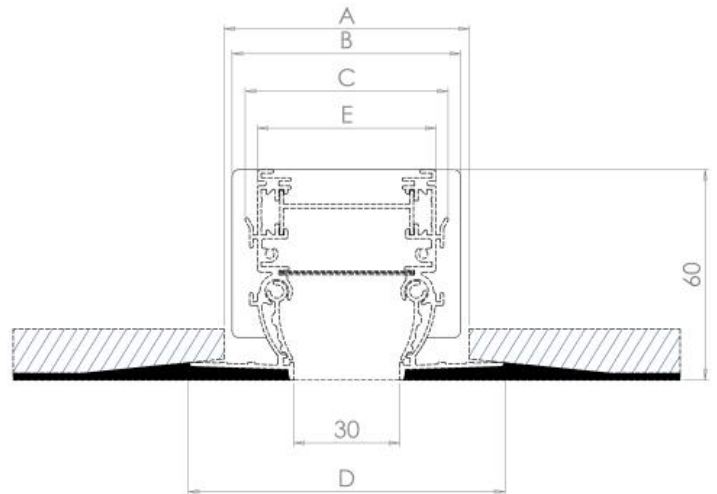

Possible dimensions in one piece:  
- Minimum length 300 mm;  
- Maximum length 2000 mm;

## EDSH - EDLSB one slot dimensions

**EDLS-FA 1 slot 20 mm**  
**EDLSB-FA 1 slot 20 mm**

**EDLS-FB 1 slot 30 mm**  
**EDLSB-FB 1 slot 30 mm**

All dimensions are expressed in mm

Slot	L	A	B	C	E	D	number of fixing brackets
20 mm slot	800	60	55	48	41	80	2
	1000						2
	1200						2
	1500						2
	2000						2
30 mm slot	800	70	65	58	51	90	2
	1000						2
	1200						2
	1500						2
	2000						2