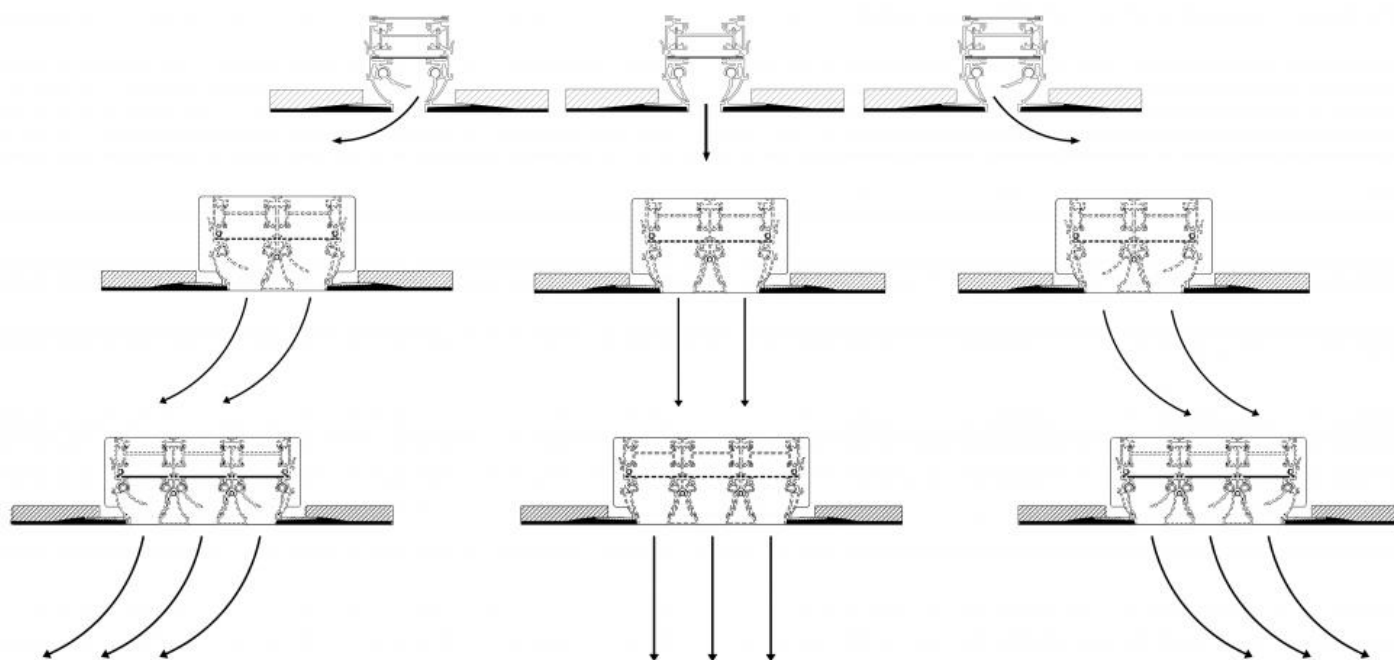

Plenum dimensions and fixing bracket system