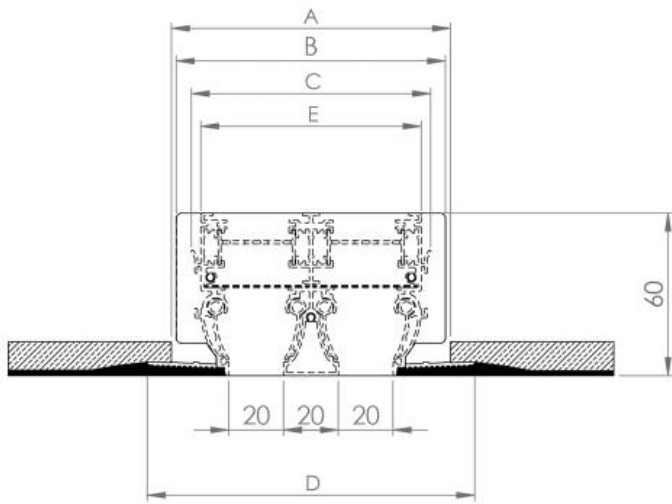

Possible dimensions in one piece:  
- Minimum length 300 mm;  
- Maximum length 2000 mm;

## EDSH - EDLSB one slot dimensions

**EDLS-FA 1 slot 20 mm**  
**EDLSB-FA 1 slot 20 mm**

**EDLS-FB 1 slot 30 mm**  
**EDLSB-FB 1 slot 30 mm**

All dimensions are expressed in mm

Slot	L	A	B	C	E	D	number of fixing brackets
20 mm slot	800	60	55	48	41	80	2
	1000						2
	1200						2
	1500						2
	2000						2
30 mm slot	800	70	65	58	51	90	2
	1000						2
	1200						2
	1500						2
	2000						2

## EDLS - EDLSB two slot dimensions

**EDLS-FA 2 slots 20 mm**  
**EDLSB-FA 2 slots 20 mm**

**EDLS-FB 2 slots 30 mm**  
**EDLSB-FB 2 slots 30 mm**

Two slots	L	A	B	C	D	E	number of fixing brackets
20 mm slots	800	100	95	88	120	81	2
	1000						2
	1200						2
	1500						2
	2000						2
30 mm slots	800	120	115	108	140	101	2
	1000						2
	1200						2
	1500						2
	2000						2