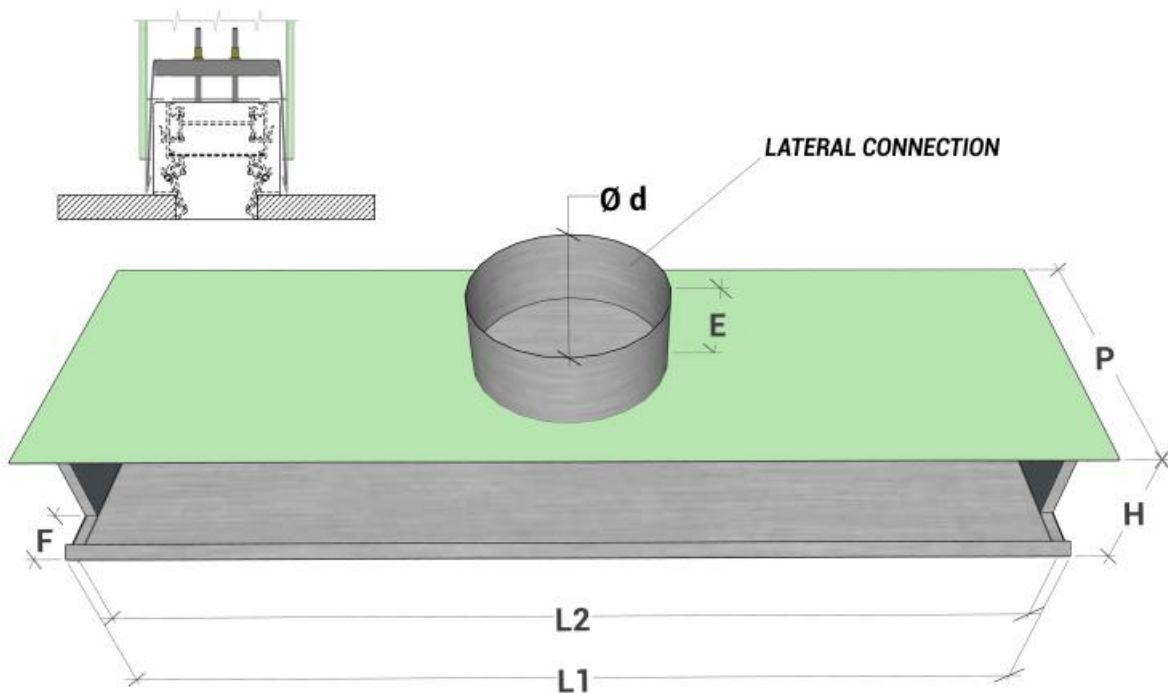

Corner connection

Aesthetic connecting element between the two linear diffuser lines with a 90° angle and 500 mm length on each side. It has no ventilation features.

All measurements are expressed in mm.

Continuity kit

The continuity kit is an accessory required to create continuous lines of linear diffusers longer than 2 metres. It is made up of two junction plates that allow for the alignment and connection of two components of the line.

Air throw characteristics

Plenum dimensions and fixing bracket system

1 SLOT	L	Plenum dimensions							
		L1	L2	No. of connections	Ø d	P	H	E	F
20 mm slot	800	800	770	1	145	240	60	80	56
	1000	1000	970	1					
	1200	1200	1170	2					
	1500	1500	1470	2					
	2000	2000	1970	2					
30 mm slot	800	800	770	1	145	240	70	80	56
	1000	1000	970	1					
	1200	1200	1170	2					
	1500	1500	1470	2					
	2000	2000	1970	2					