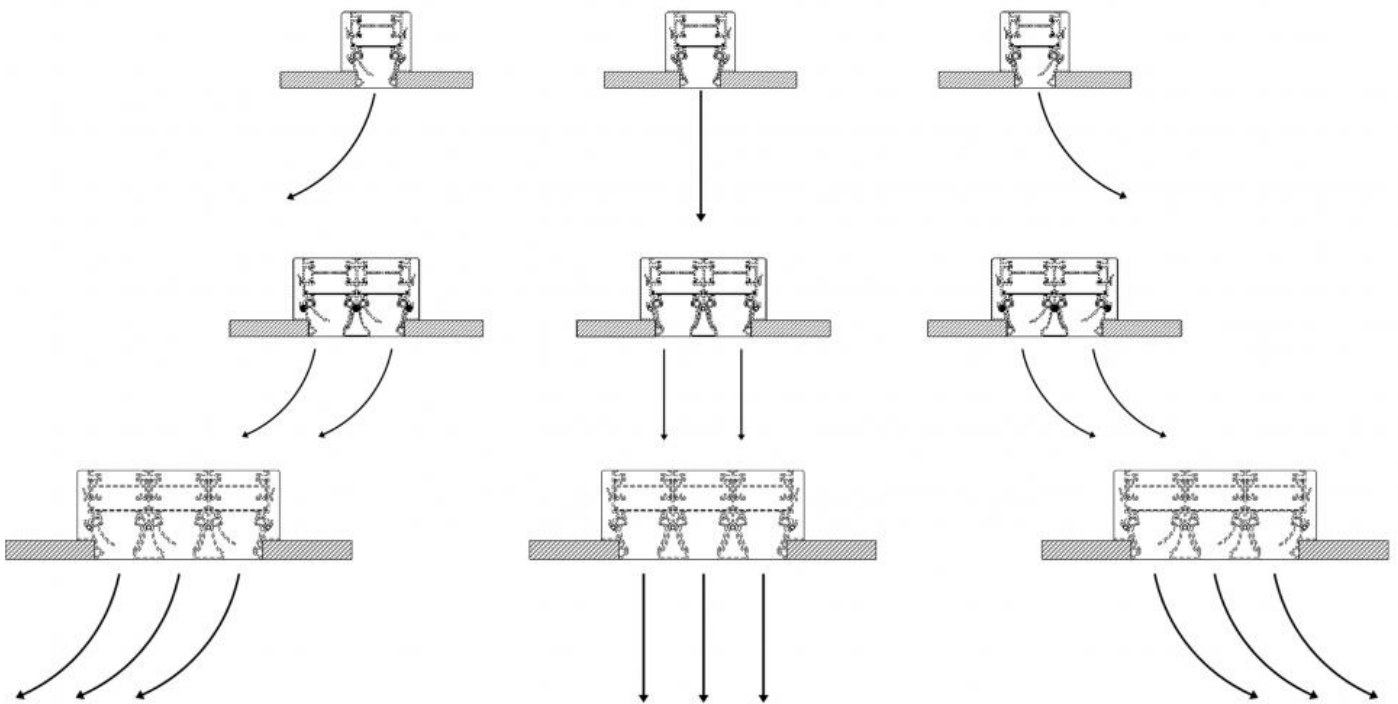

Plenum dimensions and fixing bracket system