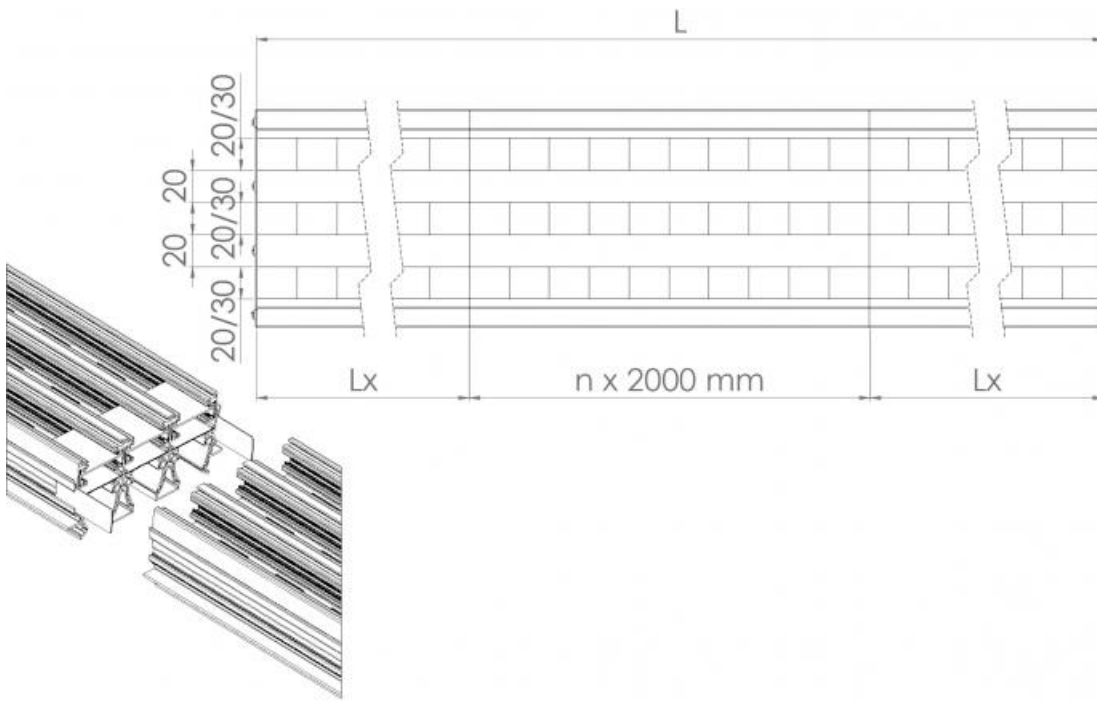

Air throw characteristics