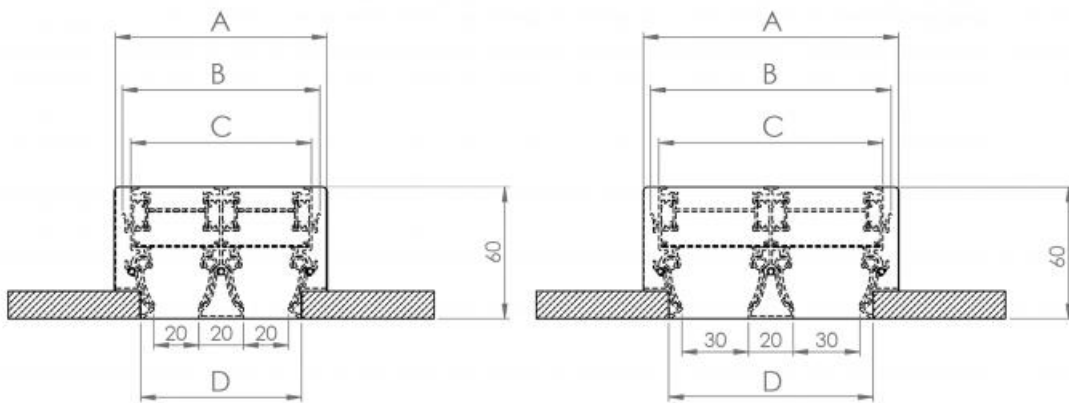

Accessories

- galvanized plenum box;
- insulated plenum box;
- mounting bridge;
- continues line kit.

On demand

- Possibility of installation in continuity;
- Plenum box with ovalised rear connection.

EDLH - EDLHB one slot dimensions

All dimensions are expressed in mm

One slot	L	A	B	C	D	number of fixing brackets
20 mm slot	800	55	48	41	34	2
	1000					2
	1200					2
	1500					2
	2000					2
30 mm slot	800	65	58	51	44	2
	1000					2
	1200					2
	1500					2
	2000					2

EDLH - EDLHB two slot dimensions

EDLH-FA 2 slots 20 mm
EDLHB-FA 2 slots 20 mm

EDLH-FB 2 slots 30 mm
EDLHB-FB 2 slots 30 mm

Two slots	L	A	B	C	D	number of fixing brackets
20 mm slots	800	95	88	81	74	2
	1000					2
	1200					2
	1500					2
	2000					2
30 mm slots	800	115	108	101	94	2
	1000					2
	1200					2
	1500					2
	2000					2

Corner connection

Aesthetic connecting element between the two linear diffuser lines with a 90° angle and 500 mm length on each side. It has no ventilation features.

All measurements are expressed in mm.