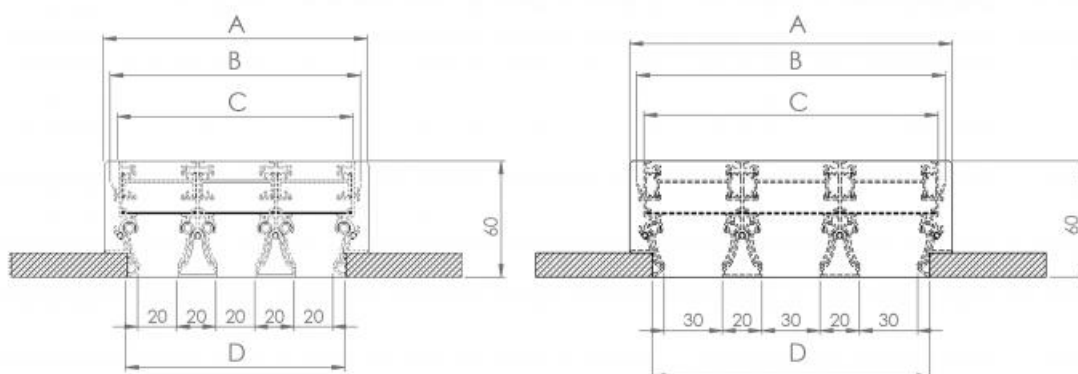

All dimensions are expressed in mm

One slot	L	A	B	C	D	number of fixing brackets
20 mm slot	800	55	48	41	34	2
	1000					2
	1200					2
	1500					2
	2000					2
30 mm slot	800	65	58	51	44	2
	1000					2
	1200					2
	1500					2
	2000					2

EDLH - EDLHB two slot dimensions

EDLH-FA 2 slots 20 mm
EDLHB-FA 2 slots 20 mm

EDLH-FB 2 slots 30 mm
EDLHB-FB 2 slots 30 mm

Two slots	L	A	B	C	D	number of fixing brackets
20 mm slots	800	95	88	81	74	2
	1000					2
	1200					2
	1500					2
	2000					2
30 mm slots	800	115	108	101	94	2
	1000					2
	1200					2
	1500					2
	2000					2

EDLH - EDLHB three slot dimensions

EDLH-FA 3 slots 20 mm
EDLHB-FA 3 slots 20 mm

EDLH-FB 3 slots 30 mm
EDLHB-FB 3 slots 30 mm

three slots	L	A	B	C	D	number of fixing brackets
20 mm slots	800	135	128	121	114	2
	1000					2
	1200					2
	1500					2
	2000					3
30 mm slots	800	165	158	151	144	2
	1000					2
	1200					2
	1500					2
	2000					3

Corner connection

Aesthetic connecting element between the two linear diffuser lines with a 90° angle and 500 mm length on each side. It has no ventilation features.

All measurements are expressed in mm.