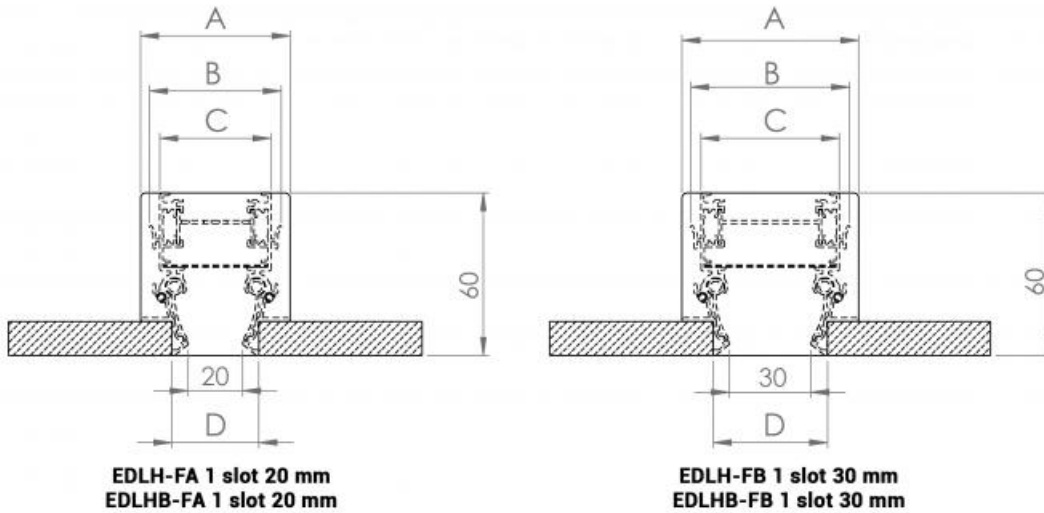

Features

Material: aluminium;
EDLH finish: RAL9005 black painted aluminium;
EDLHB finish: RAL9016 white painted aluminium;
Slots number: from 1 to 3;
Slots width: 20 or 30 mm;

Installation: by plenum box with mounting bridge;

Possible dimensions in one piece:

- Minimum length 300 mm;
- Maximum length 2000 mm;

Use

Diffuser suitable for both air supply and exhaust in large rooms. Its modularity allows great freedom of design.

The EDLH system is designed for the use on plasterboard walls and false ceiling with width 12,5 mm.

All dimensions are expressed in mm

One slot	L	A	B	C	D	number of fixing brackets
20 mm slot	800	55	48	41	34	2
	1000					2
	1200					2
	1500					2
	2000					2
30 mm slot	800	65	58	51	44	2
	1000					2
	1200					2
	1500					2
	2000					2

EDLH - EDLHB two slot dimensions

EDLH-FA 2 slots 20 mm
EDLHB-FA 2 slots 20 mm

EDLH-FB 2 slots 30 mm
EDLHB-FB 2 slots 30 mm

Two slots	L	A	B	C	D	number of fixing brackets
20 mm slots	800	95	88	81	74	2
	1000					2
	1200					2
	1500					2
	2000					2
30 mm slots	800	115	108	101	94	2
	1000					2
	1200					2
	1500					2
	2000					2