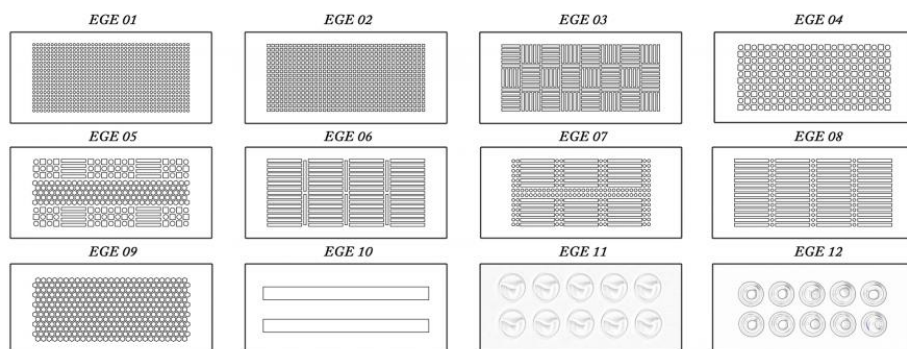

## Description:

Rectangular Steele grilles for Easy Box for supply and extract air flow.

## Features:

Various designs available for optimal airflow distribution and attractive look. Optimised construction for maximum rigidity. Standard RAL9003 matt paint finish with surface treatment for maximum corrosion resistance. Direct plug-in quick coupler system, by means of special pins supplied with the grille, which allow variable excursion from 0 to 30 mm to correction of any misalignment between plenum and wall.

## Dimensions:

External frame measures:330mm x150, thikvness 5 mm

## At request:

Custom finishes on the color chart below. Price on request

B x H external measure  
330 mm x 150 mm

Assembly model; EASY BOX, EGE: