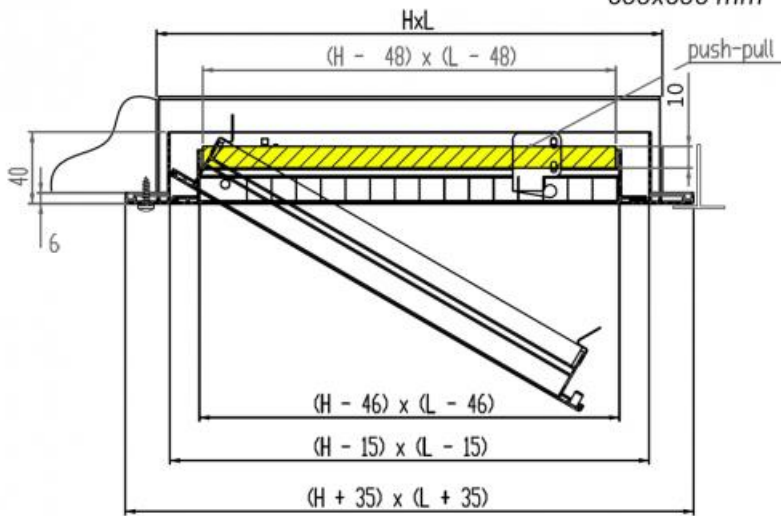

EGQS-PUSH Exhaust egg crate grille 13x13 mm with filter and internal frame 15 mm

Description

Exhaust egg crate grille 13x13 mm for false ceiling, with double frame (internal 15 mm) and hinge opening and push-pull system for easy filter installation and replacement.

Characteristics

Material: aluminium.
Finish: natural anodised.
Filter: COARSE class (G2) thickness 10 mm.
Opening/closing: with push-pull system.

Installation

Installation is carried out by securing the external frame of the grille to the wall using screws or resting on the structure for 600x600 mm panel false ceilings.

On request

White RAL 9016 painting or other RAL colours.

Ceiling installation with screw on the external frame

Installation in support on structure for paneled ceilings 600x600 mm

Operating data

m³/h: flow rate

All dimensions are expressed in mm.

| model | external frame size mm | effective filter section m ² | Front speed on the filter | | air flow rate |
|-----------|---------------------------|--------------------------------------------|---------------------------|-------------------|---------------|
| | | | m/s | m ³ /h | |
| EGQS-PUSH | 595x595 | 0,238 | 1,5 | 1285 | |
| | | | 2 | 1713 | |