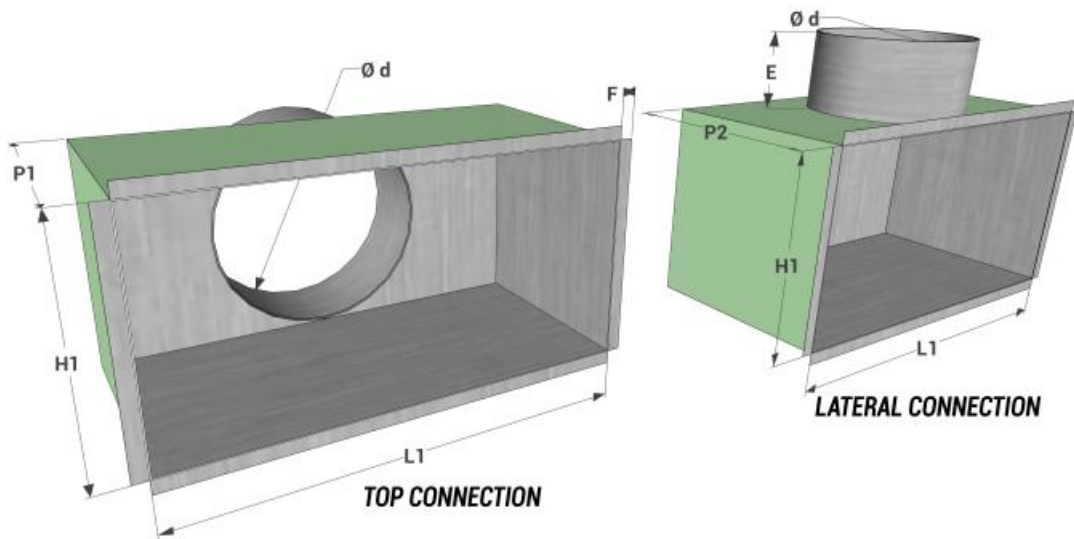

All measurements are expressed in mm

model L1 x H1	lateral connection			E	F
	P2	no. connections	Ø d		
560x560	300	1	250	80	12

Pèrice list

Painted white RAL 9016 + 20%

model	external frame dimensions		euro
	mm		
EGQS-PUSH	595x595		▼

Plenum

Item normally available from stock		
dimensions	lateral connection	
	EPZ galvanized plenum	EPI isolated plenum
L1xH1	euro	euro
560x560	▼	▼