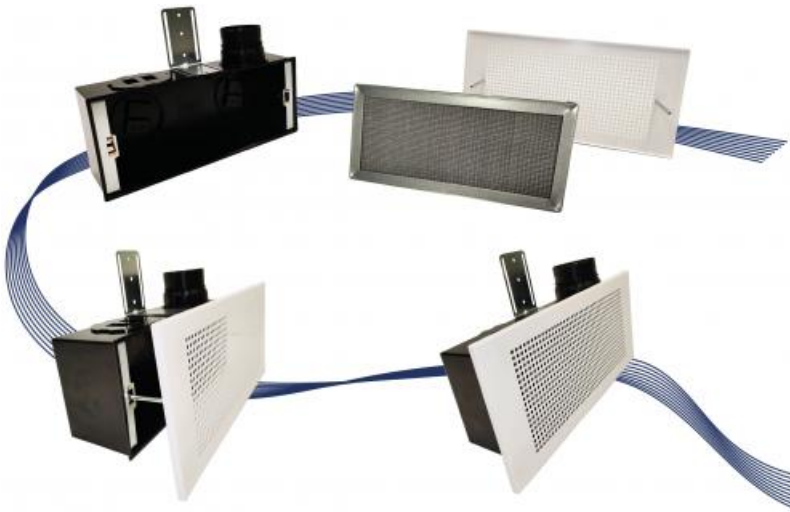

Model	L lenght (mm)	H height (mm)	P depht (mm)
EASY BOX	290	110	80

Price list

Item normally available from stock

Model	Description	Euro
EASY BOX	kit plenum universal EASY BOX for grille series EGE	▼

Price list accessories

Item normally available from stock

Descrizione	Euro
Manicotto aggiuntivo per tubo diametro 63 mm interno in confezione da 5 pezzi	▼
Manicotto aggiuntivo per tubo diametro 76 mm interno in confezione da 5 pezzi	▼
Serranda di regolazione per attacchi diametro 63 mm o 75 mm interno in confezione da 5 pezzi	▼
Coperchio per EASY BOX in confezione da 3 pezzi	▼
Tappo per manicotto EASY BOX in confezione da 5 pezzi	▼

Grilles available

Dimensions external frame 330 mm x 150 mm (B x H)

Item normally available from stock