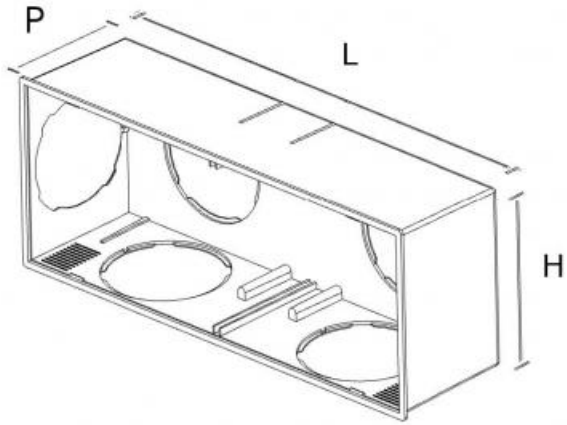

-one lateral connection diameter 63 mm or 75 mm.

The connections may include a damper to regulate the air intake or extraction. Exclusive reduced depth design for installation also on internal walls. Exclusive couplings design with simple quick connect

## Accessories

A -- SPIGOT Ø 63mm

B -- SPIGOT Ø 75mm

C -- REGULATION DAMPER

## Dimensions

#### Model Assembly EASY BOX, EGE, FILTER

Model	L lenght (mm)	H height (mm)	P depht (mm)
EASY BOX	290	110	80